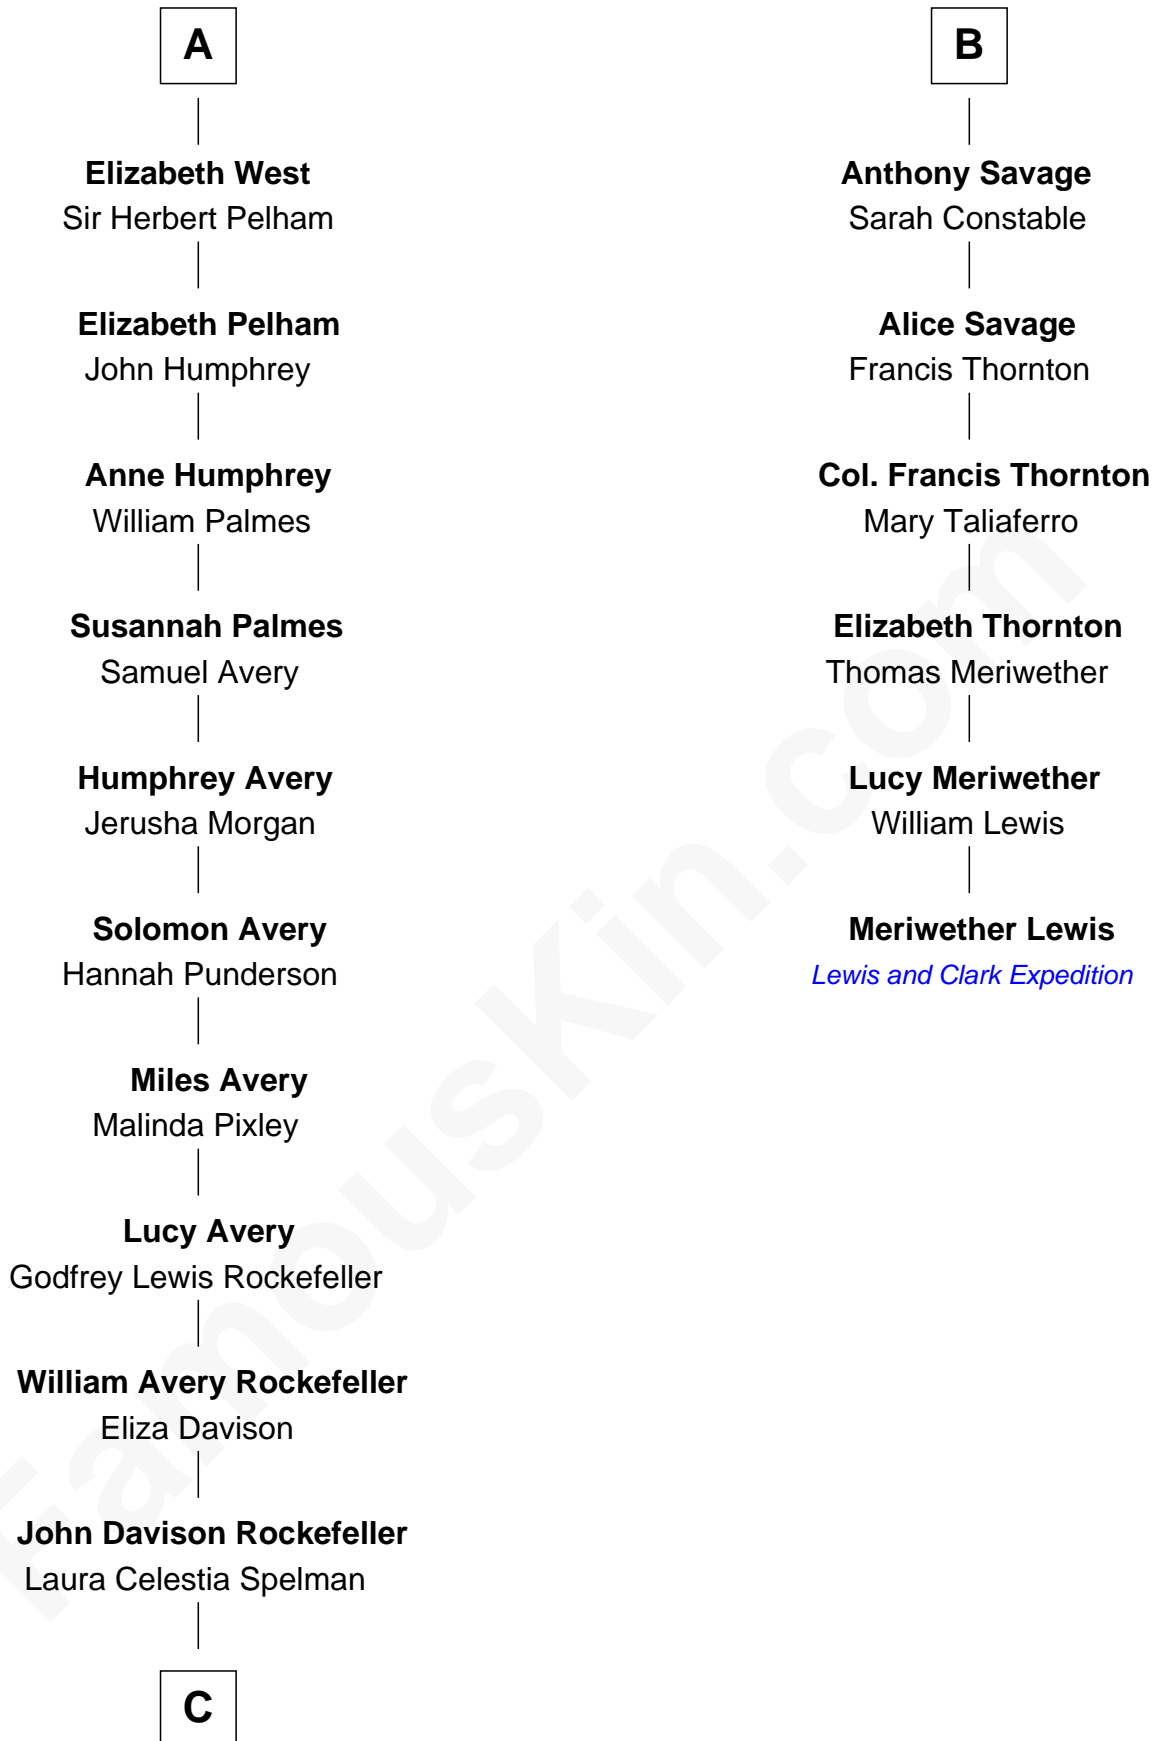

FamousKin.com

Relationship Chart of

Nelson Rockefeller

41st U.S. Vice-President

12th cousin 6 times removed of

Meriwether Lewis

Lewis and Clark Expedition

C

—
John Davison Rockefeller

Abby Greene Aldrich

—
Nelson Rockefeller

41st U.S. Vice-President

FamousKin.com