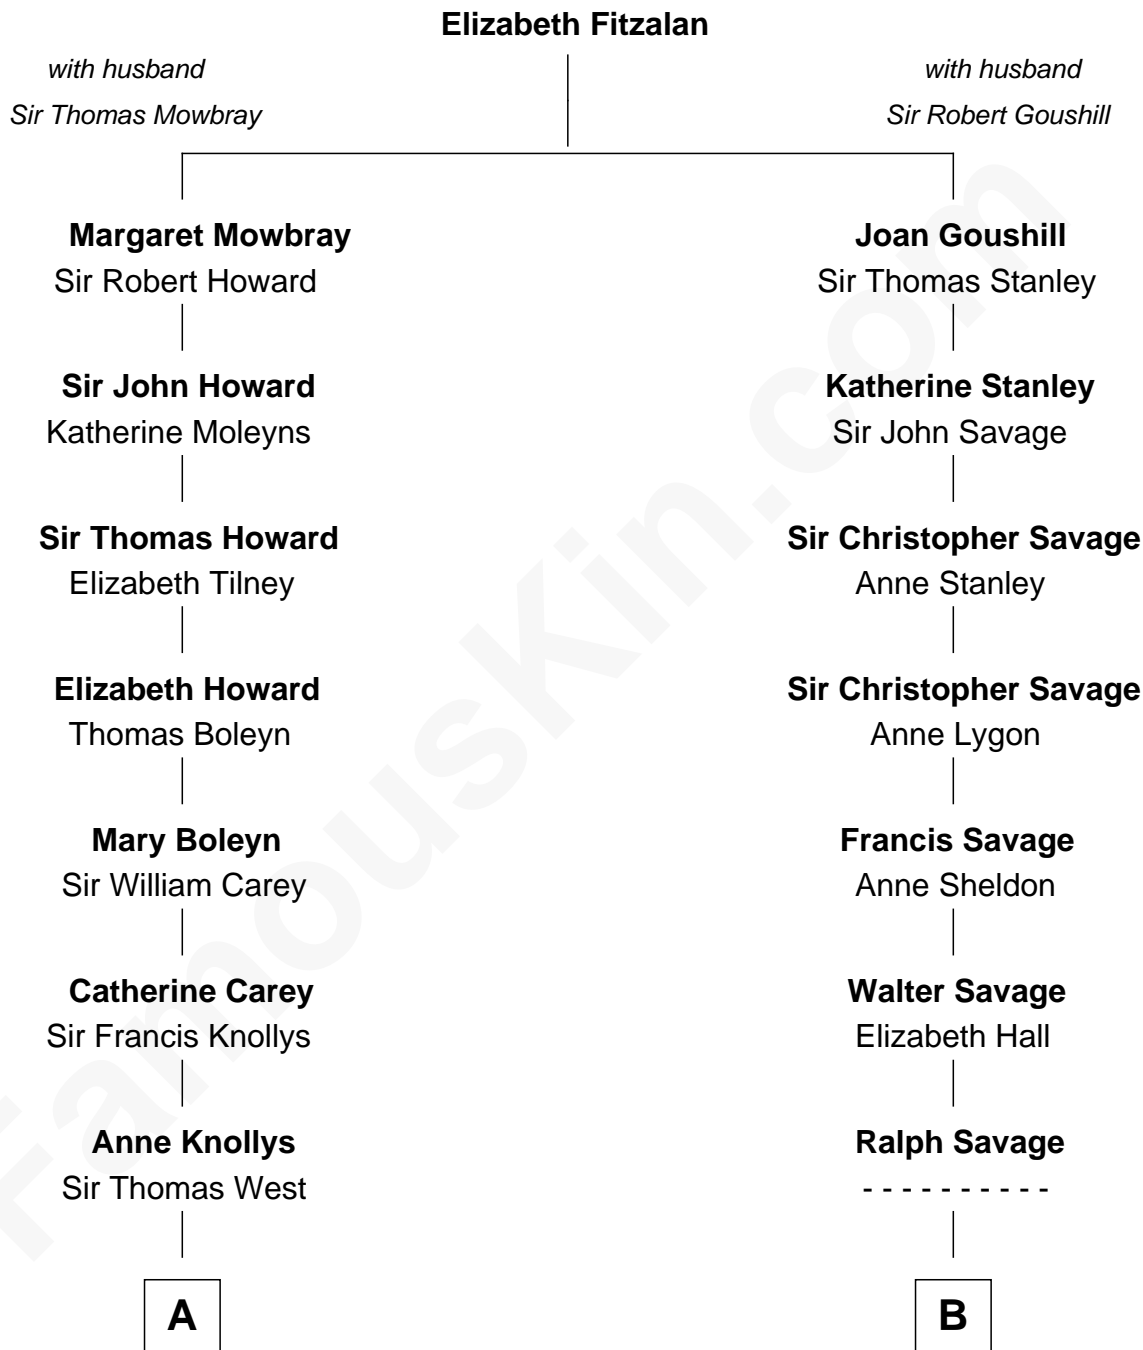

FamousKin.com

Relationship Chart of

Nelson Rockefeller

41st U.S. Vice-President

12th cousin 6 times removed of

Meriwether Lewis

Lewis and Clark Expedition

C

—
John Davison Rockefeller

Abby Greene Aldrich

—
Nelson Rockefeller

41st U.S. Vice-President

FamousKin.com