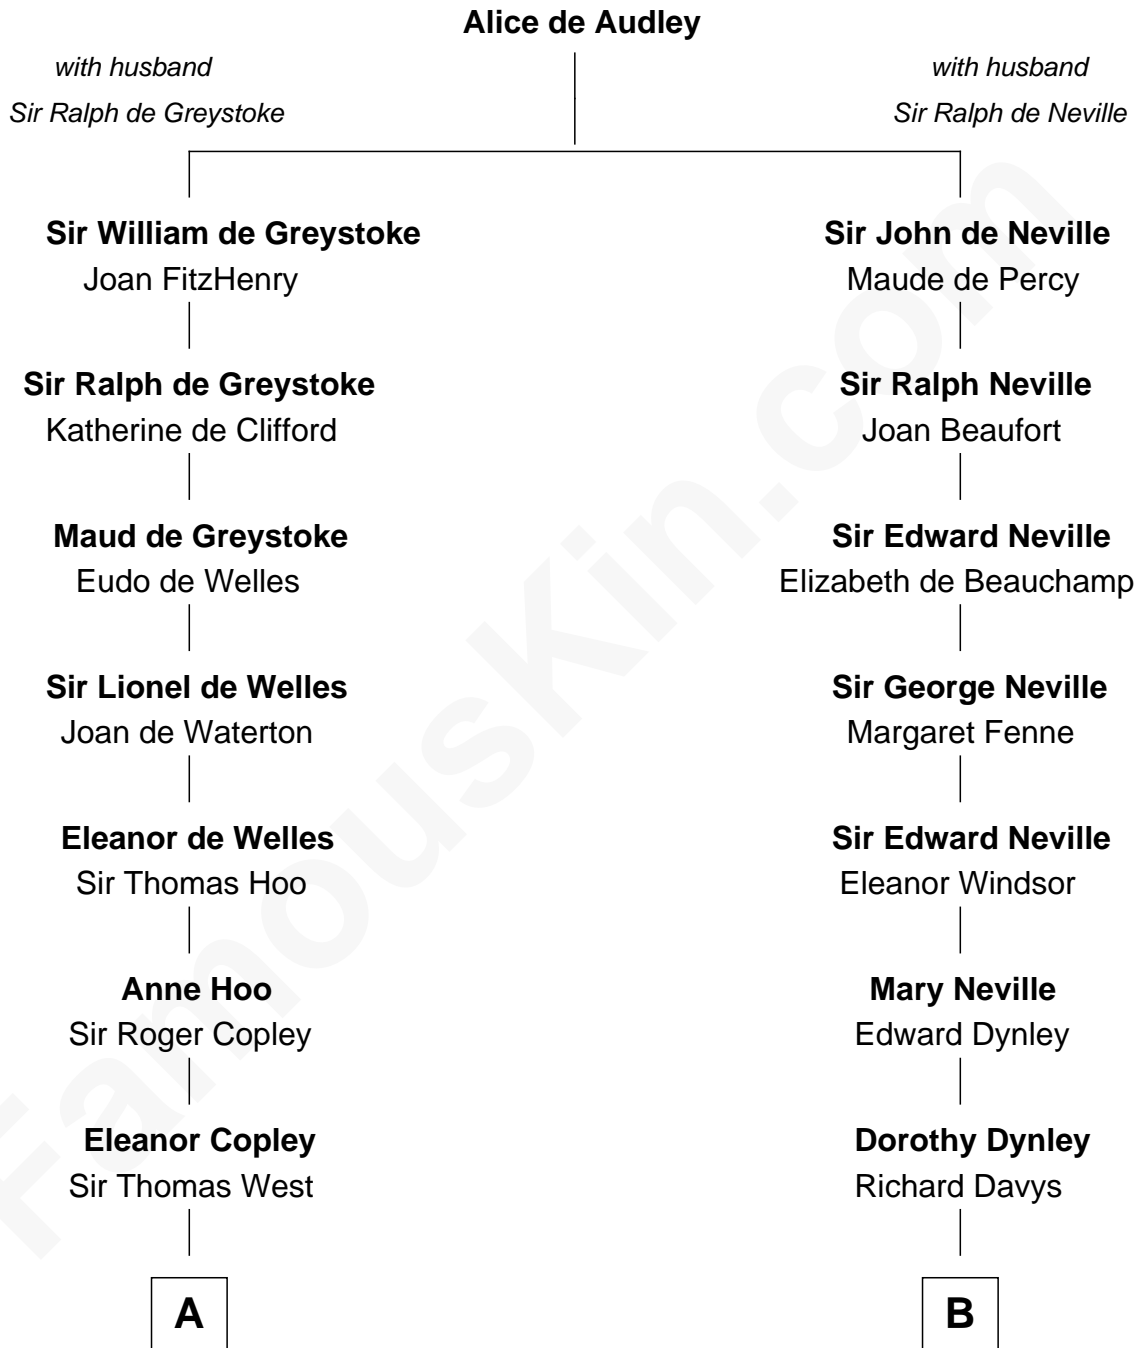

FamousKin.com
Relationship Chart of
Nelson Rockefeller
41st U.S. Vice-President

15th cousin 6 times removed of

Lytton Strachey
Author and Co-Founder of Bloomsbury Group

C

—
Lucy Avery

Godfrey Lewis Rockefeller

—
William Avery Rockefeller

Eliza Davison

—
John Davison Rockefeller

Laura Celestia Spelman

—
John Davison Rockefeller

Abby Greene Aldrich

—
Nelson Rockefeller

41st U.S. Vice-President