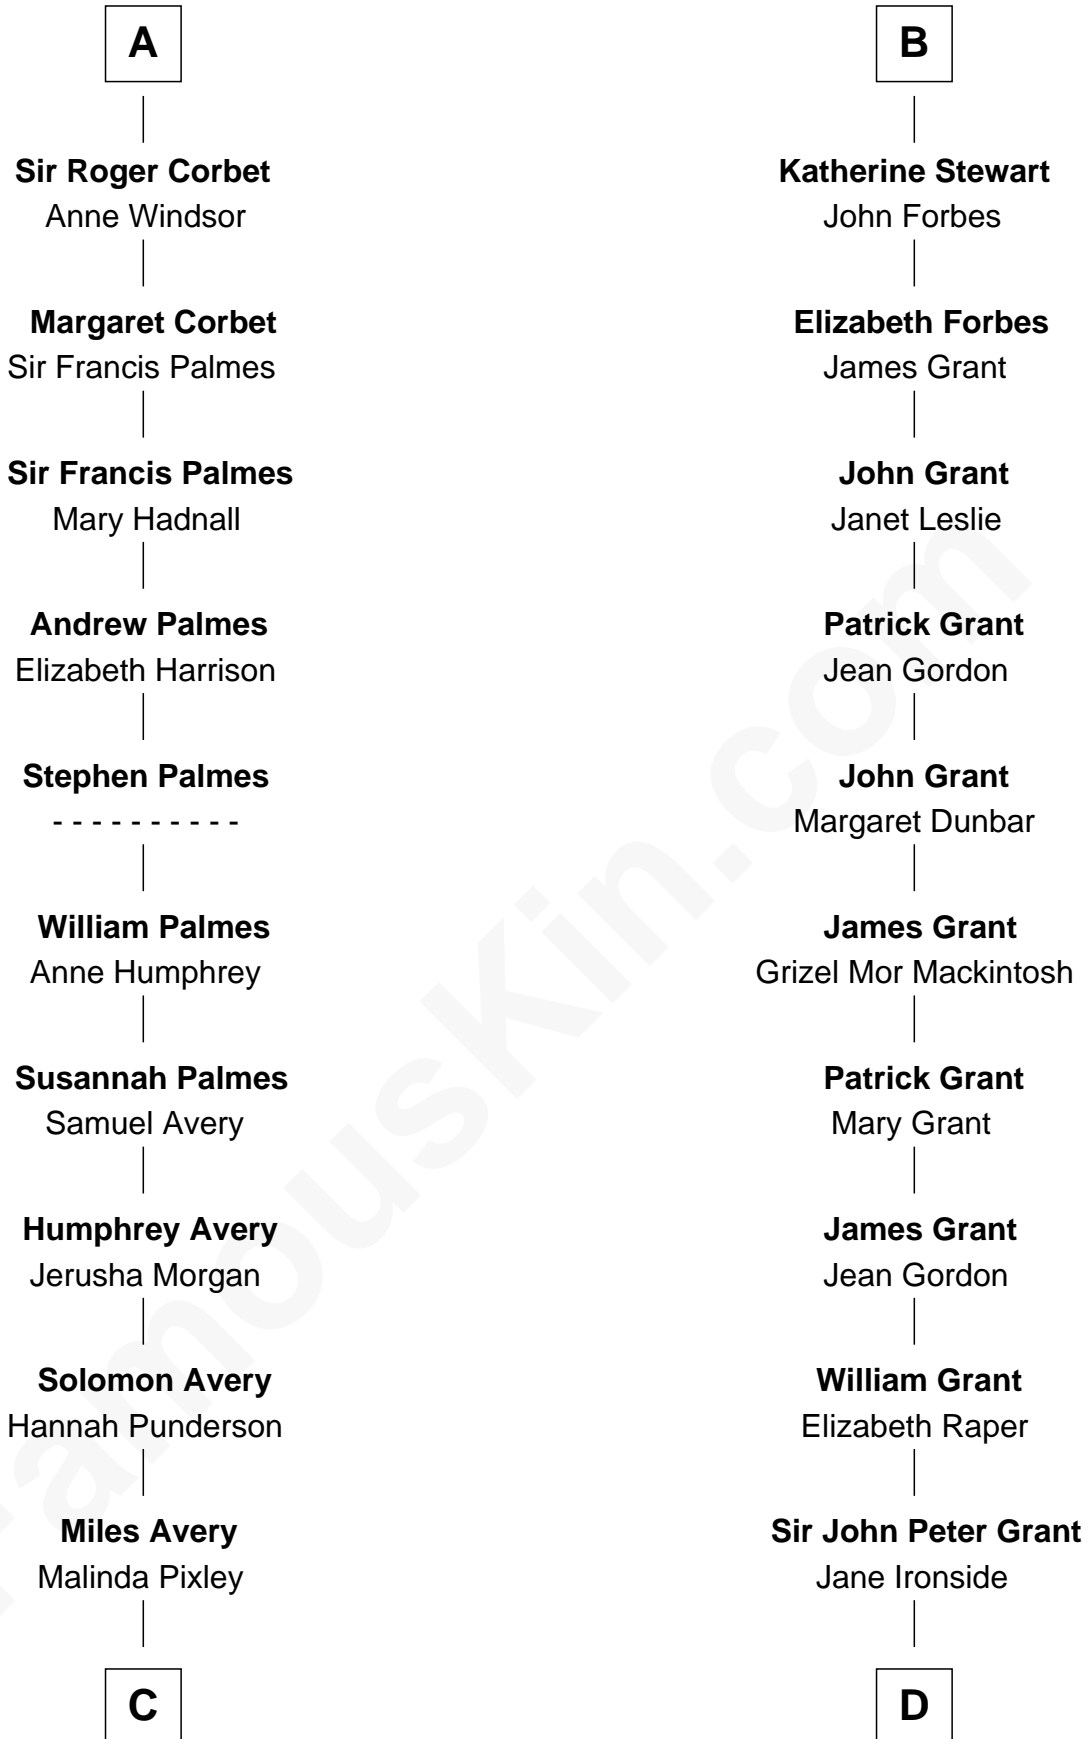

FamousKin.com
Relationship Chart of
Nelson Rockefeller
41st U.S. Vice-President

19th cousin 2 times removed of

Lytton Strachey
Author and Co-Founder of Bloomsbury Group

C

Lucy Avery
Godfrey Lewis Rockefeller

William Avery Rockefeller
Eliza Davison

John Davison Rockefeller
Laura Celestia Spelman

John Davison Rockefeller
Abby Greene Aldrich

Nelson Rockefeller
41st U.S. Vice-President

D

Sir John Peter Grant
Henrietta Plowden