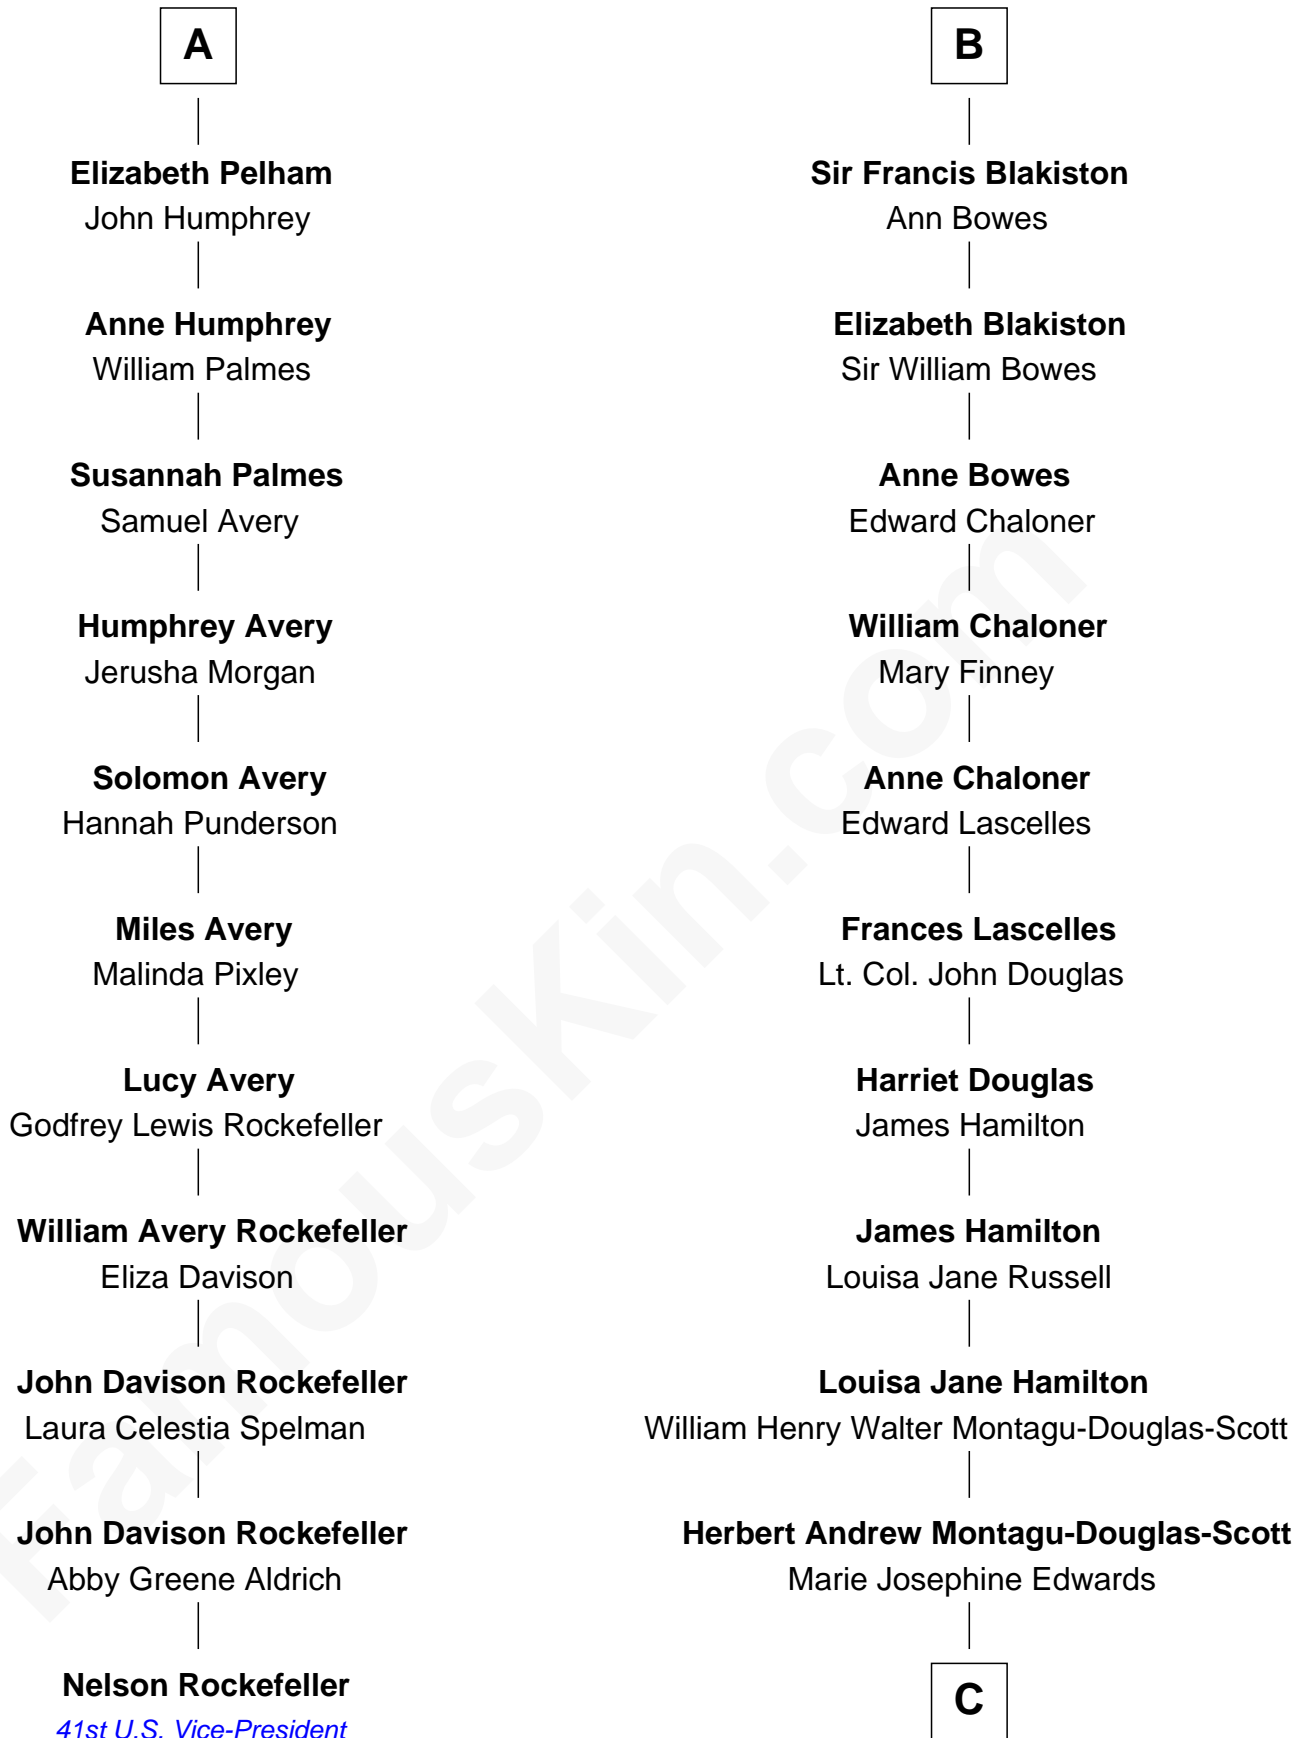

FamousKin.com Relationship Chart of

Nelson Rockefeller
41st U.S. Vice-President

17th cousin 2 times removed of

Sarah Ferguson
Duchess of York

Sir Lionel de Welles
Joan de Waterton

Eleanor de Welles
Sir Thomas Hoo

Anne Hoo
Sir Roger Copley

Eleanor Copley
Sir Thomas West

Sir George West
Elizabeth Morton

Sir William West
Elizabeth Strange

Sir Thomas West
Anne Knollys

Elizabeth West
Sir Herbert Pelham

A

Cecily de Welles
Sir Robert Willoughby

Sir Christopher Willoughby
Margaret Jenney

Elizabeth Willoughby
Sir William Eure

Sir Ralph Eure
Margery Bowes

Frances Eure
Robert Lambton

Jane Lambton
Sir William Blakiston

Sir Ralph Blakiston
Margaret Fenwick

B

C

—
Marian Louisa Montagu-Douglas-Scott

Andrew Henry Ferguson

—
Ronald Ivor Ferguson

Susan Mary Wright

—
Sarah Ferguson

Duchess of York