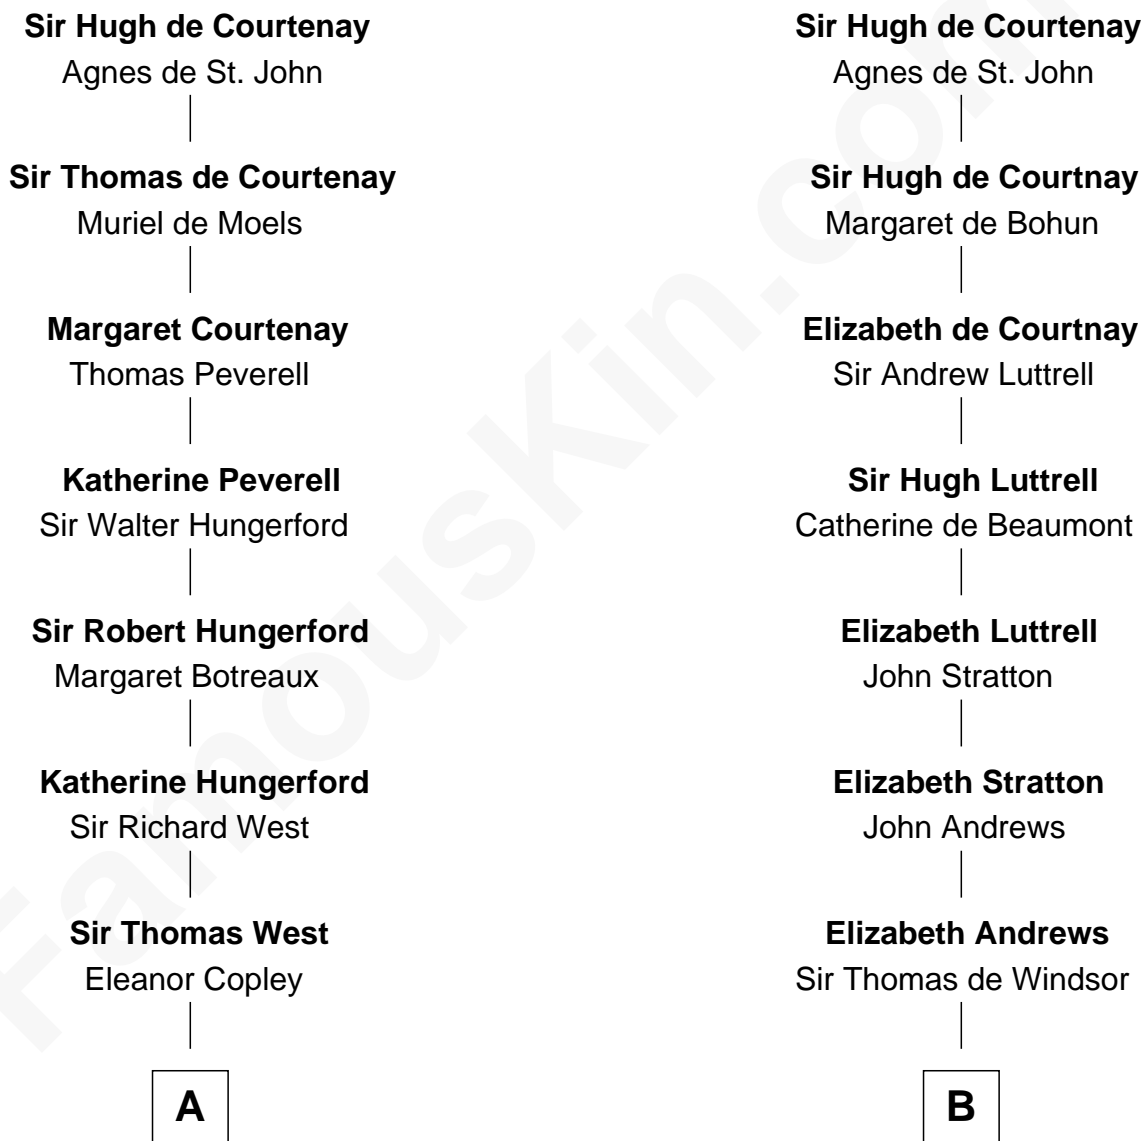

FamousKin.com

Relationship Chart of

Nelson Rockefeller

41st U.S. Vice-President

19th cousin 2 times removed of

Olivia De Havilland

Movie Actress

Sir Hugh de Courtenay

Eleanor le Despencer

C

Lucy Avery
Godfrey Lewis Rockefeller

William Avery Rockefeller
Eliza Davison

John Davison Rockefeller
Laura Celestia Spelman

John Davison Rockefeller
Abby Greene Aldrich

Nelson Rockefeller
41st U.S. Vice-President