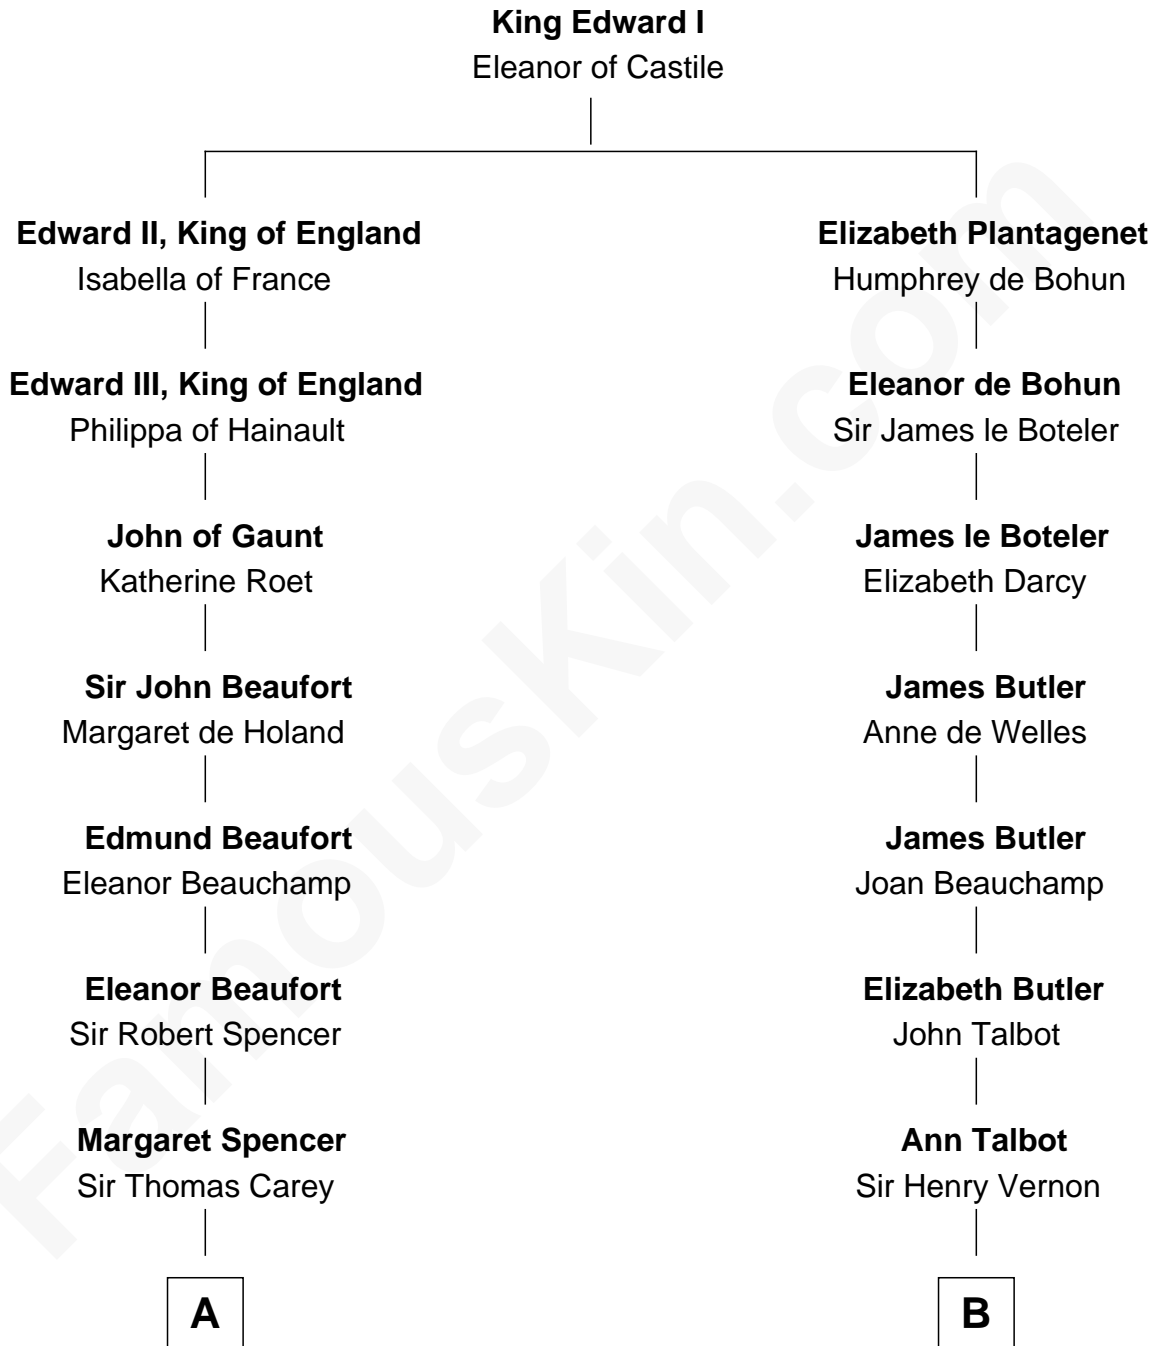

## Relationship Chart of

**Nelson Rockefeller**

*41st U.S. Vice-President*

19th cousin 2 times removed of

**Olivia De Havilland**

*Movie Actress*

**C**

**Lucy Avery**

Godfrey Lewis Rockefeller

**William Avery Rockefeller**

Eliza Davison

**John Davison Rockefeller**

Laura Celestia Spelman

**John Davison Rockefeller**

Abby Greene Aldrich

**Nelson Rockefeller**

*41st U.S. Vice-President*

**D**

**Margaret Letitia Molesworth**

Charles Richard De Havilland

**Walter Augustus De Havilland**

Lillian Augusta Ruse

**Olivia De Havilland**

*Movie Actress*