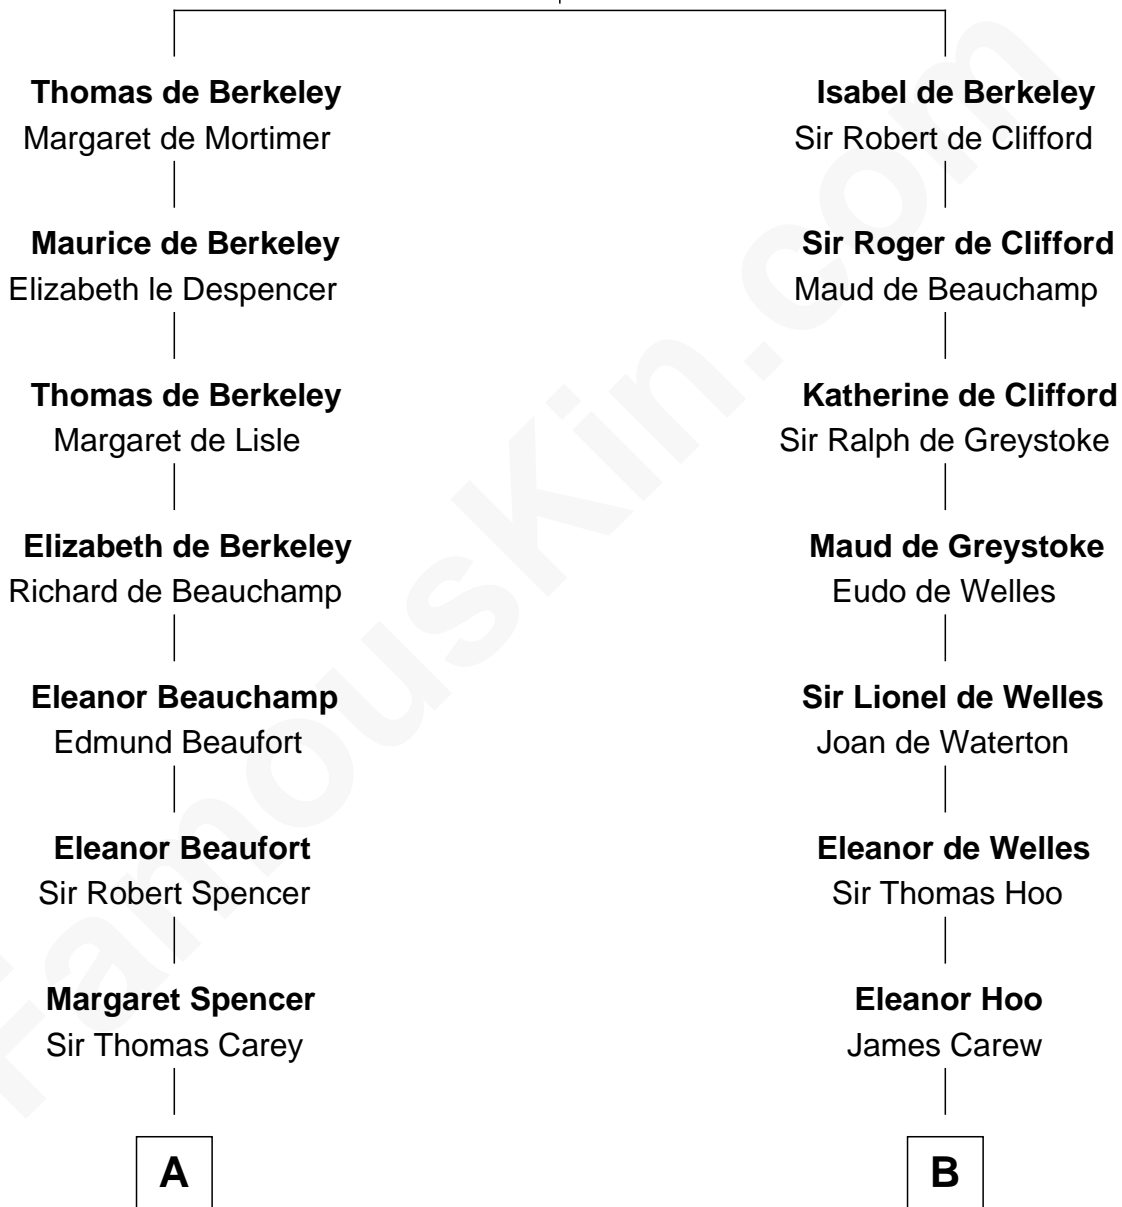

## Relationship Chart of

**Nelson Rockefeller**

*41st U.S. Vice-President*

19th cousin 2 times removed of

**Olivia De Havilland**

*Movie Actress*

**Sir Maurice de Berkeley**

Eve la Zouche

**C**

**Lucy Avery**

Godfrey Lewis Rockefeller

**William Avery Rockefeller**

Eliza Davison

**John Davison Rockefeller**

Laura Celestia Spelman

**John Davison Rockefeller**

Abby Greene Aldrich

**Nelson Rockefeller**

*41st U.S. Vice-President*

**D**

**Margaret Letitia Molesworth**

Charles Richard De Havilland

**Walter Augustus De Havilland**

Lillian Augusta Ruse