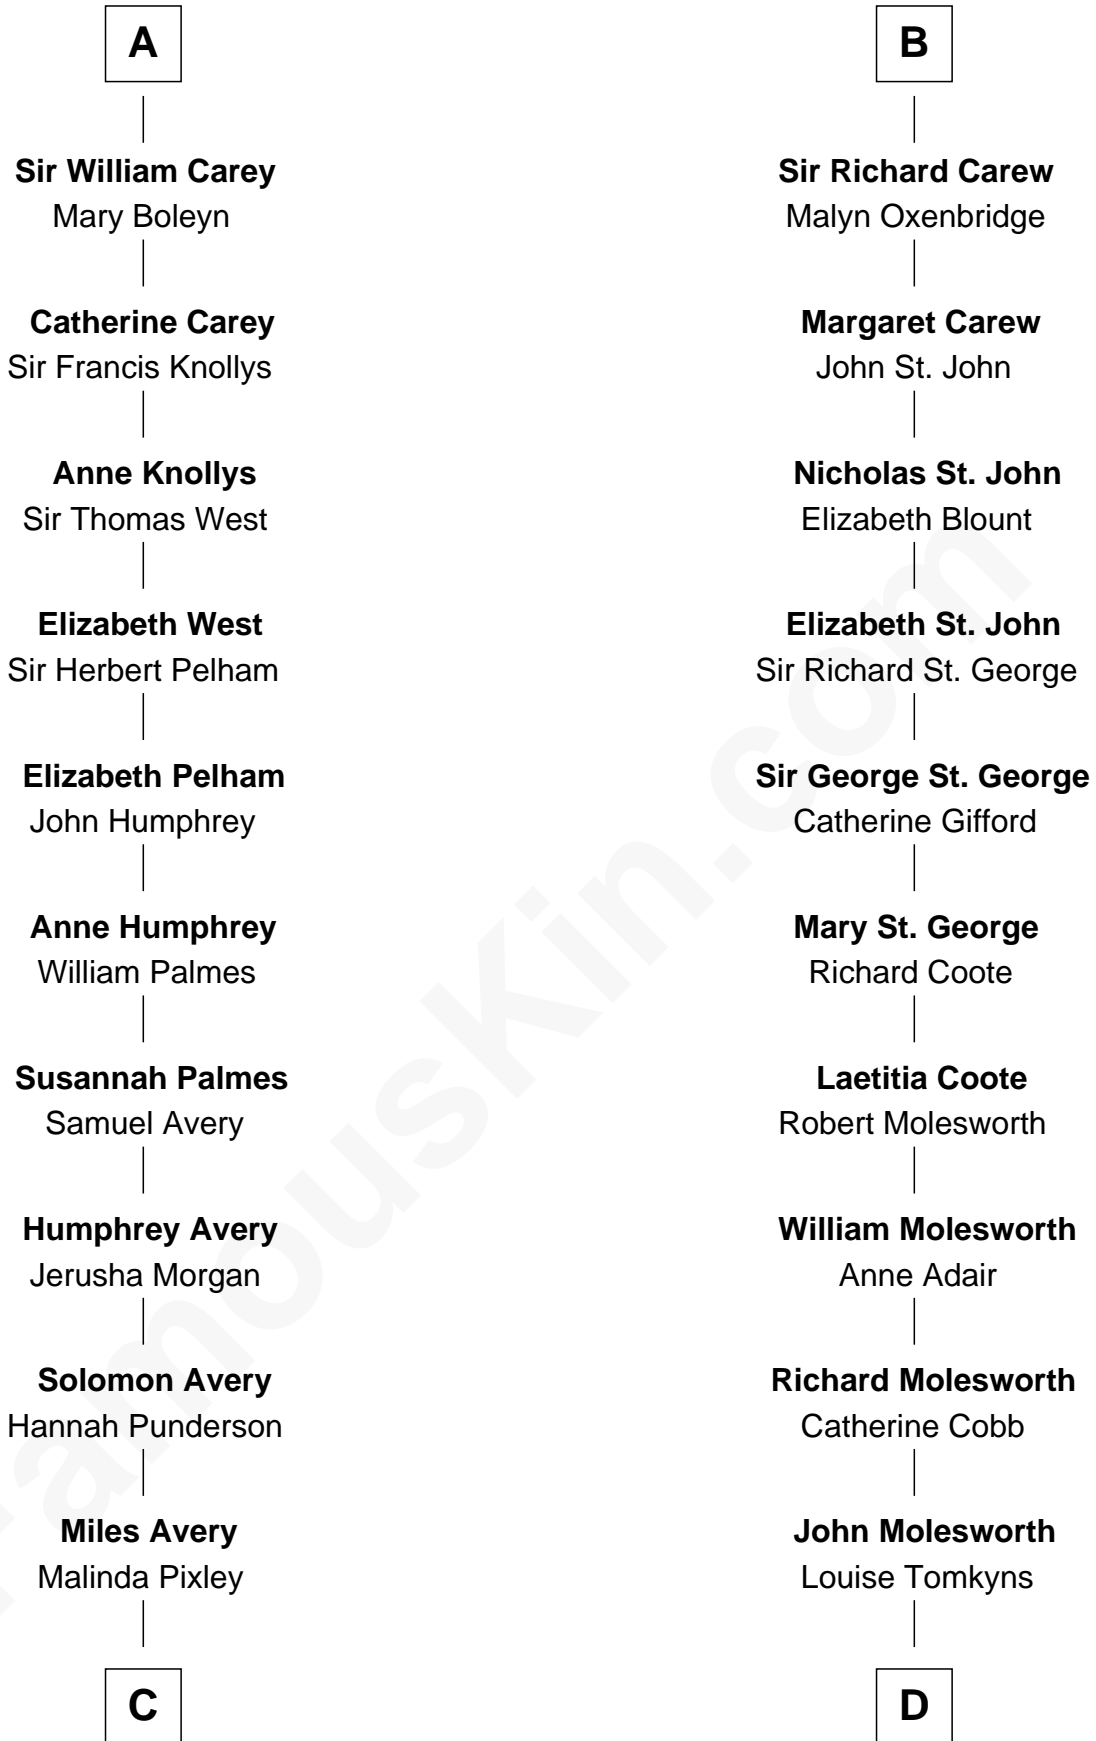

## Relationship Chart of

**Nelson Rockefeller**

*41st U.S. Vice-President*

19th cousin 2 times removed of

**Olivia De Havilland**

*Movie Actress*

**Sir Maurice de Berkeley**

Eve la Zouche

**C**

**Lucy Avery**

Godfrey Lewis Rockefeller

**William Avery Rockefeller**

Eliza Davison

**John Davison Rockefeller**

Laura Celestia Spelman

**John Davison Rockefeller**

Abby Greene Aldrich

**Nelson Rockefeller**

*41st U.S. Vice-President*

**D**

**Margaret Letitia Molesworth**

Charles Richard De Havilland

**Walter Augustus De Havilland**

Lillian Augusta Ruse