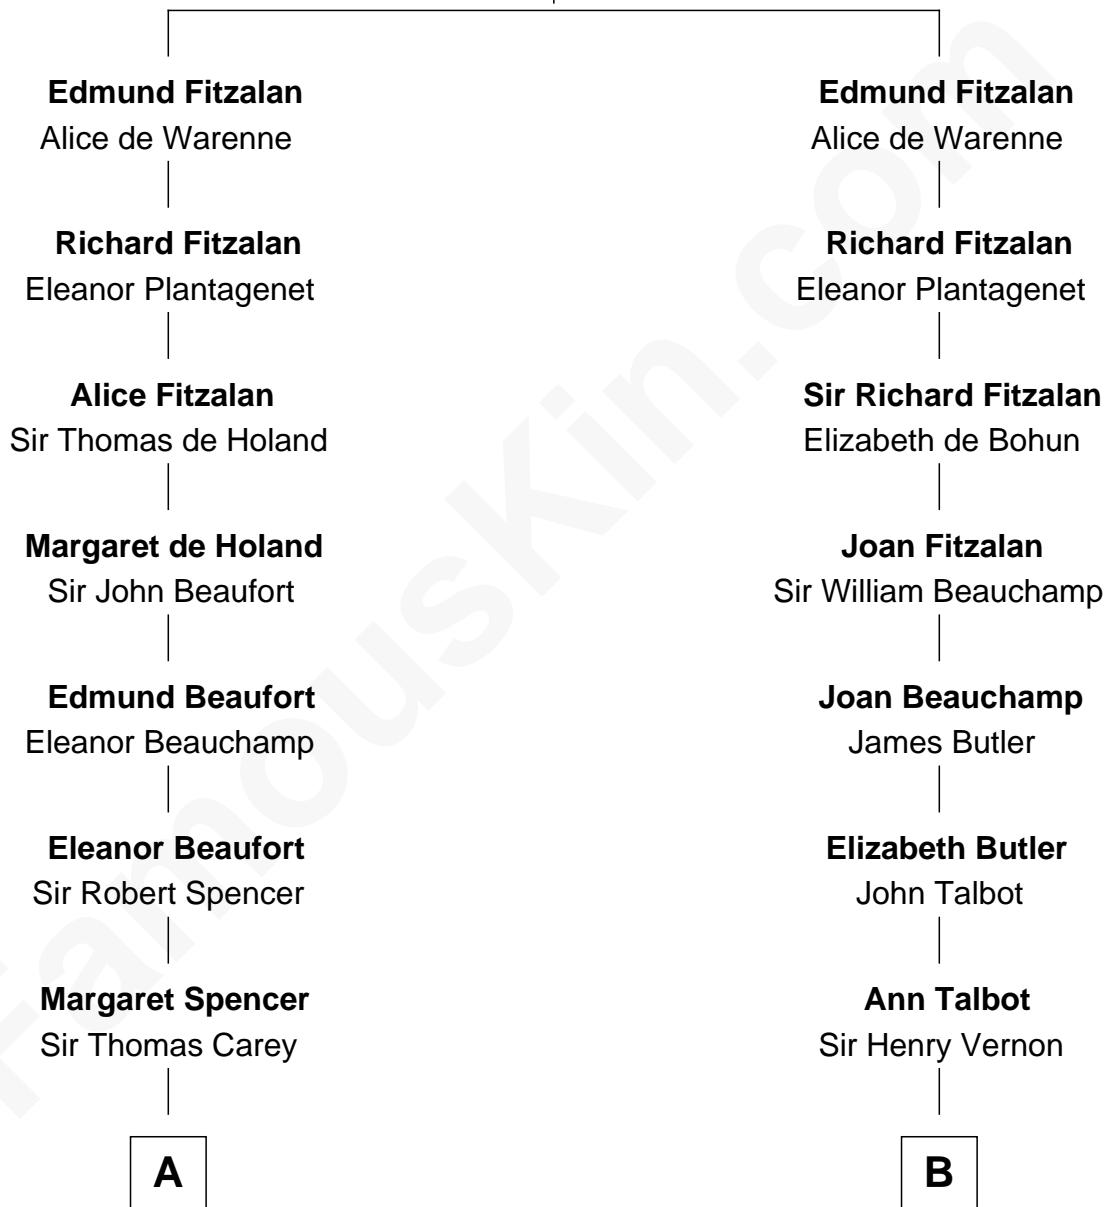

FamousKin.com Relationship Chart of

Nelson Rockefeller
41st U.S. Vice-President

19th cousin 2 times removed of

Olivia De Havilland
Movie Actress

Richard Fitzalan
Alice de Saluzzo

C

Lucy Avery

Godfrey Lewis Rockefeller

William Avery Rockefeller

Eliza Davison

John Davison Rockefeller

Laura Celestia Spelman

John Davison Rockefeller

Abby Greene Aldrich

Nelson Rockefeller

41st U.S. Vice-President