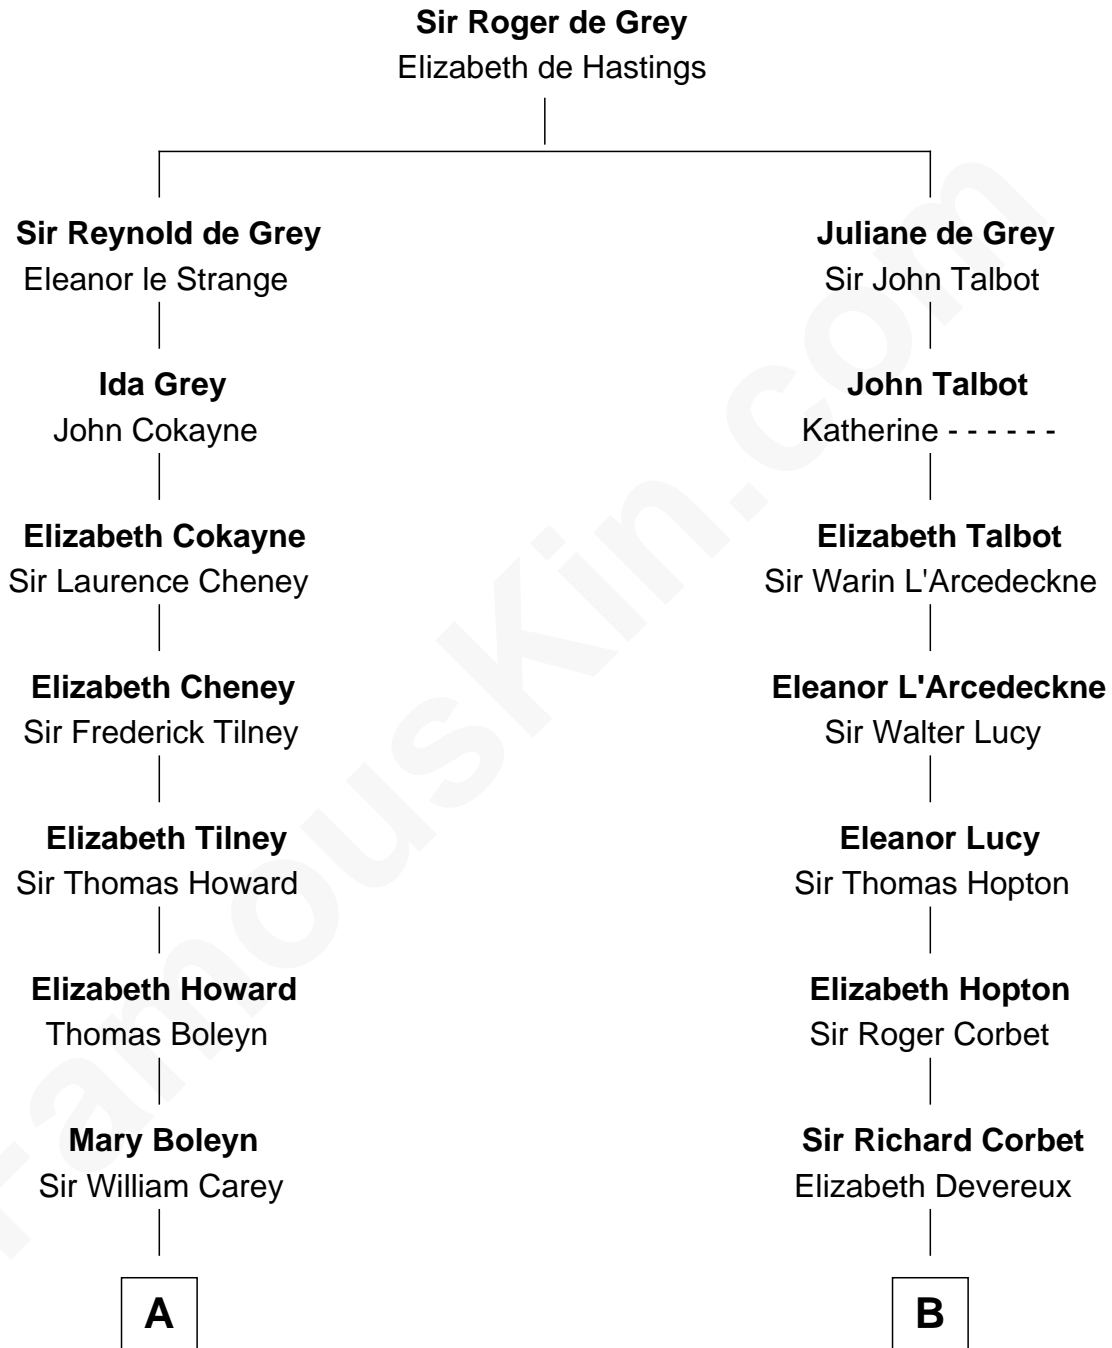

## Relationship Chart of

**Nelson Rockefeller**

*41st U.S. Vice-President*

19th cousin 1 time removed of

**Joan Fontaine**

*Movie Actress*

**C**

**William Avery Rockefeller**

Eliza Davison

**John Davison Rockefeller**

Laura Celestia Spelman

**John Davison Rockefeller**

Abby Greene Aldrich

**Nelson Rockefeller**

*41st U.S. Vice-President*

**D**