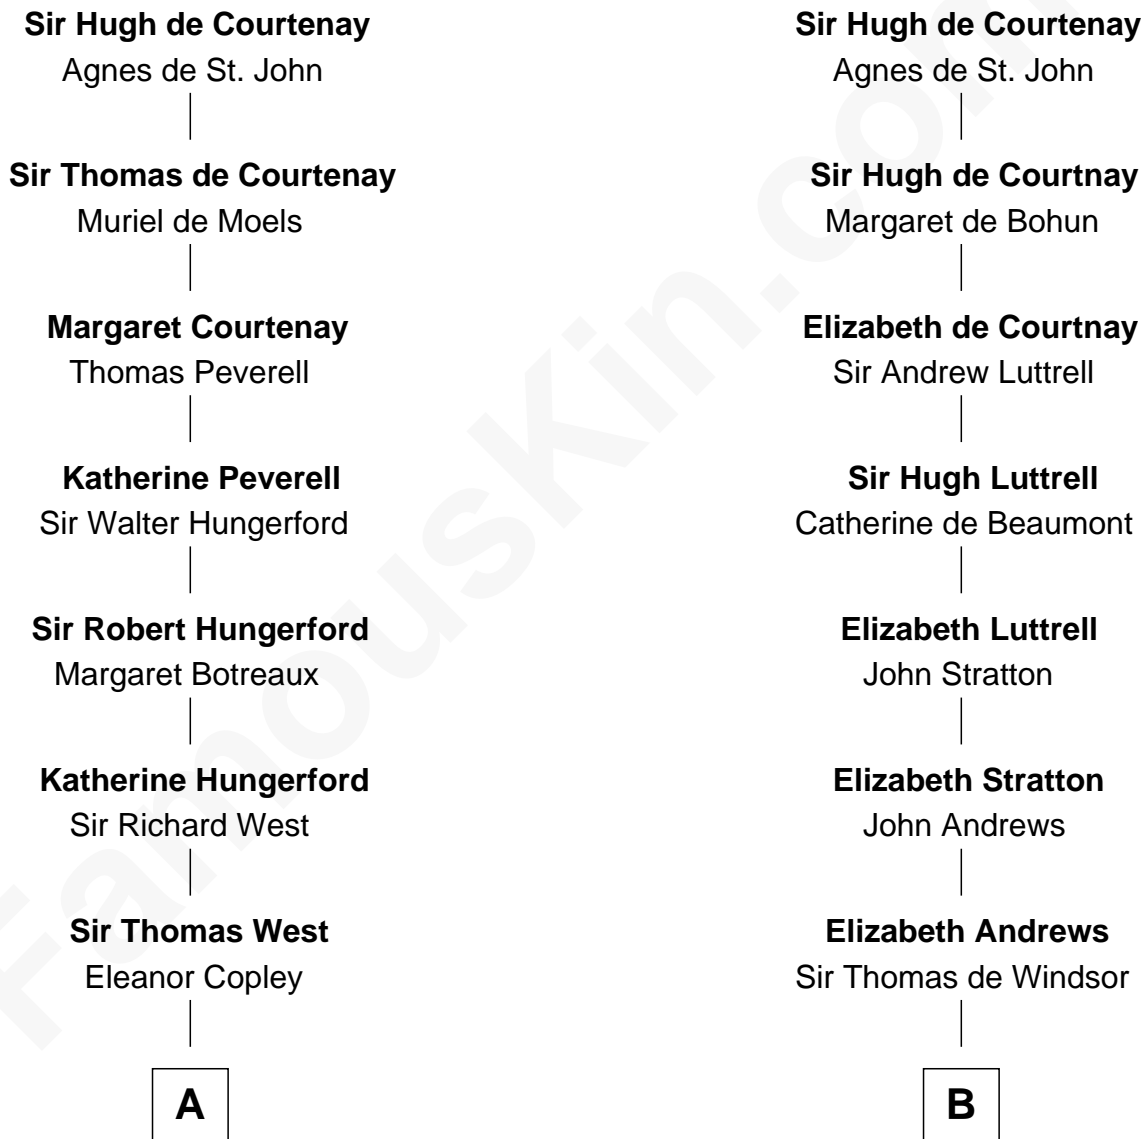

## Relationship Chart of

**Nelson Rockefeller**

*41st U.S. Vice-President*

19th cousin 2 times removed of

**Joan Fontaine**

*Movie Actress*

**Sir Hugh de Courtenay**

Eleanor le Despencer

**C**

**Lucy Avery**  
Godfrey Lewis Rockefeller

**William Avery Rockefeller**  
Eliza Davison

**John Davison Rockefeller**  
Laura Celestia Spelman

**John Davison Rockefeller**  
Abby Greene Aldrich

**Nelson Rockefeller**  
*41st U.S. Vice-President*