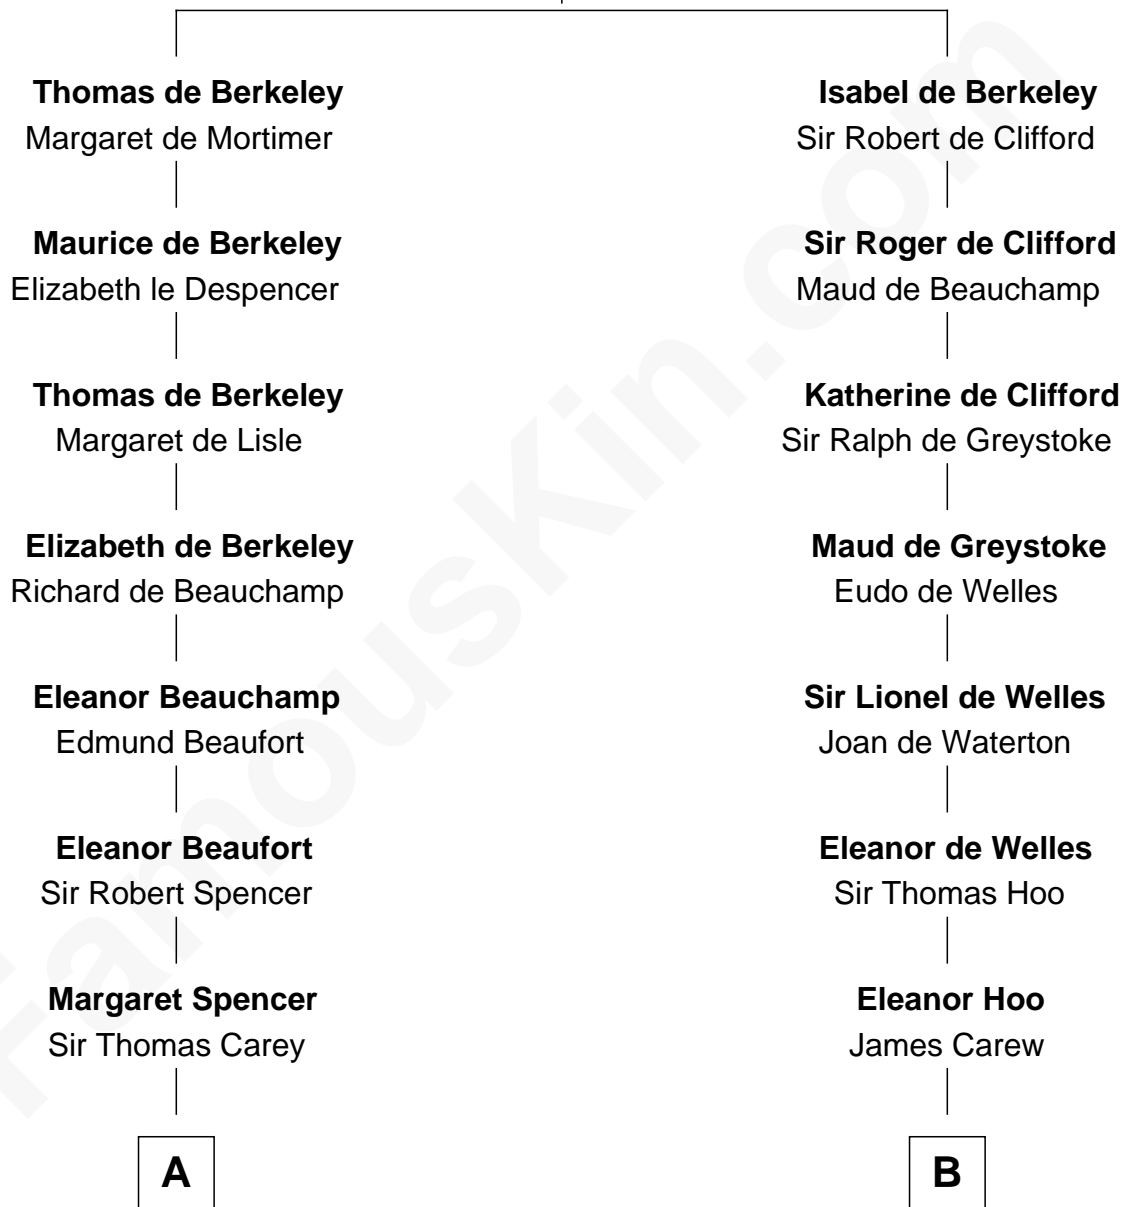

FamousKin.com

Relationship Chart of

Nelson Rockefeller

41st U.S. Vice-President

19th cousin 2 times removed of

Joan Fontaine

Movie Actress

Sir Maurice de Berkeley

Eve la Zouche

C

Lucy Avery
Godfrey Lewis Rockefeller

William Avery Rockefeller
Eliza Davison

John Davison Rockefeller
Laura Celestia Spelman

John Davison Rockefeller
Abby Greene Aldrich

Nelson Rockefeller
41st U.S. Vice-President

D

Margaret Letitia Molesworth
Charles Richard De Havilland

Walter Augustus De Havilland
Lillian Augusta Ruse

Joan Fontaine
Movie Actress