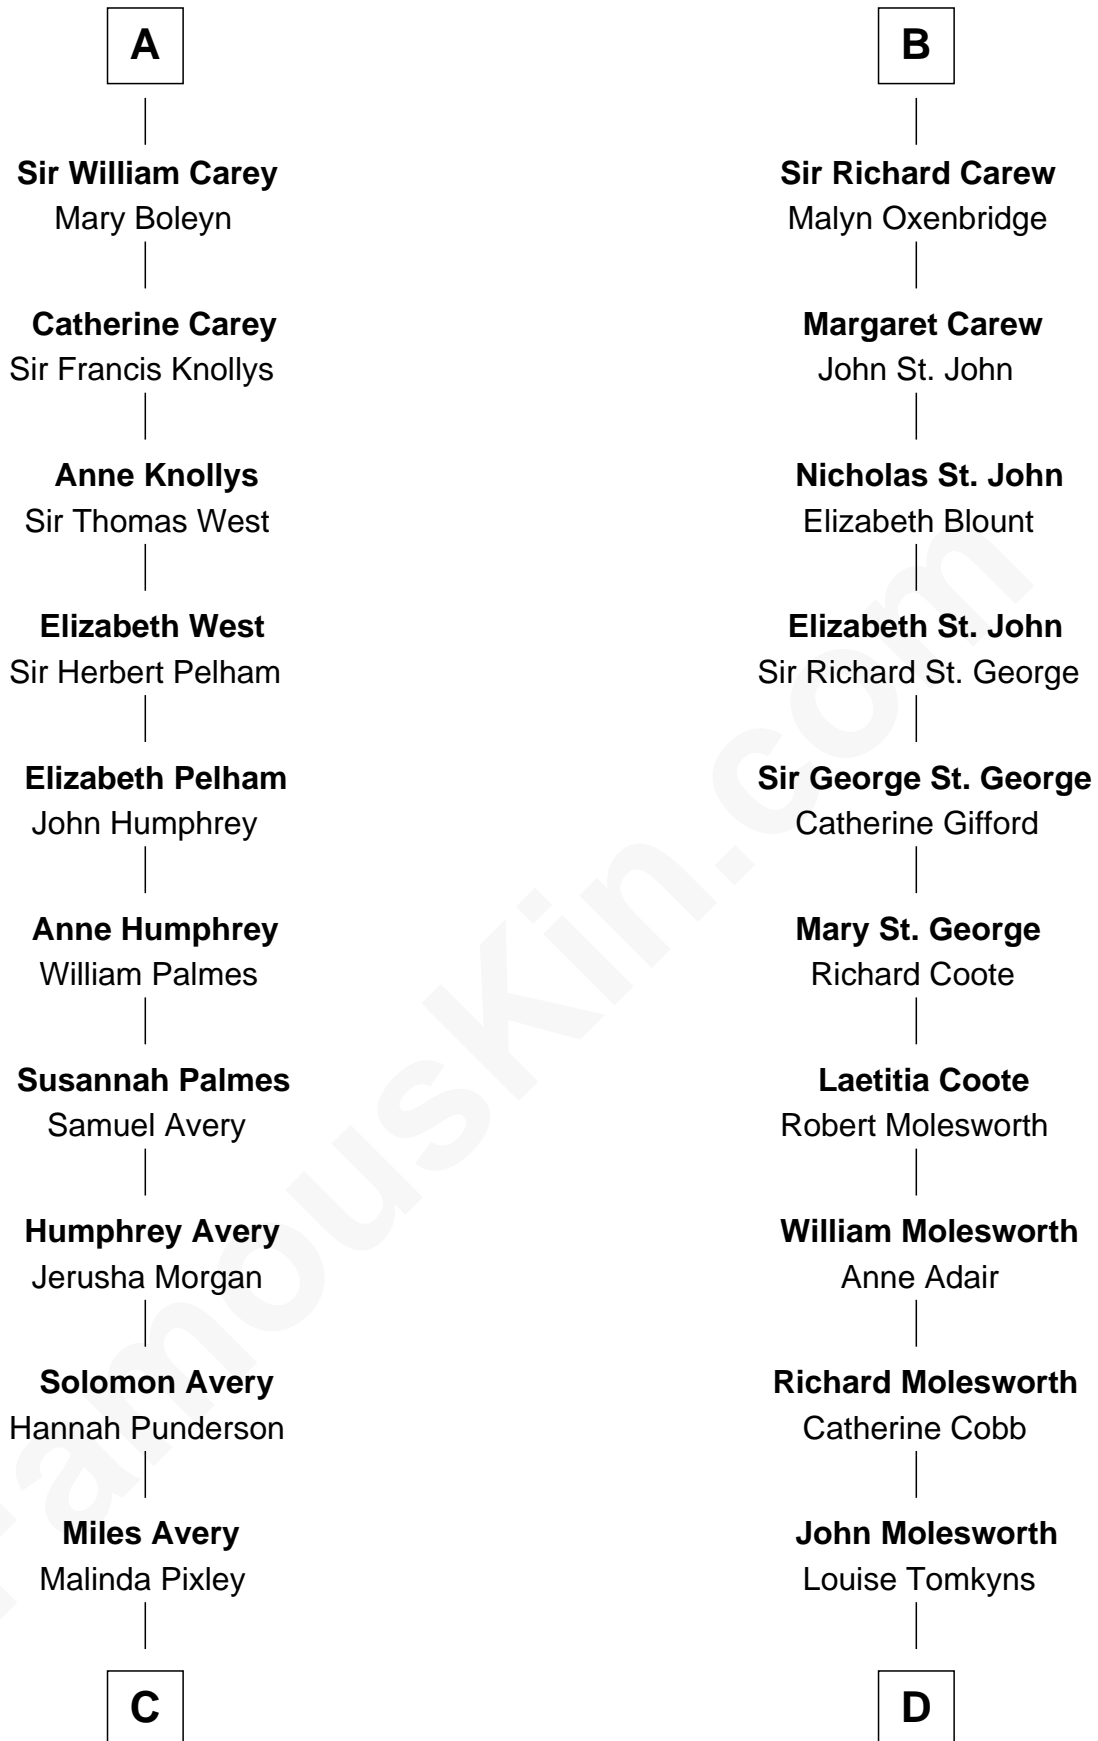

FamousKin.com

Relationship Chart of

Nelson Rockefeller

41st U.S. Vice-President

19th cousin 2 times removed of

Joan Fontaine

Movie Actress

Sir Maurice de Berkeley

Eve la Zouche

C

Lucy Avery
Godfrey Lewis Rockefeller

William Avery Rockefeller
Eliza Davison

John Davison Rockefeller
Laura Celestia Spelman

John Davison Rockefeller
Abby Greene Aldrich

Nelson Rockefeller
41st U.S. Vice-President

D

Margaret Letitia Molesworth
Charles Richard De Havilland

Walter Augustus De Havilland
Lillian Augusta Ruse

Joan Fontaine
Movie Actress