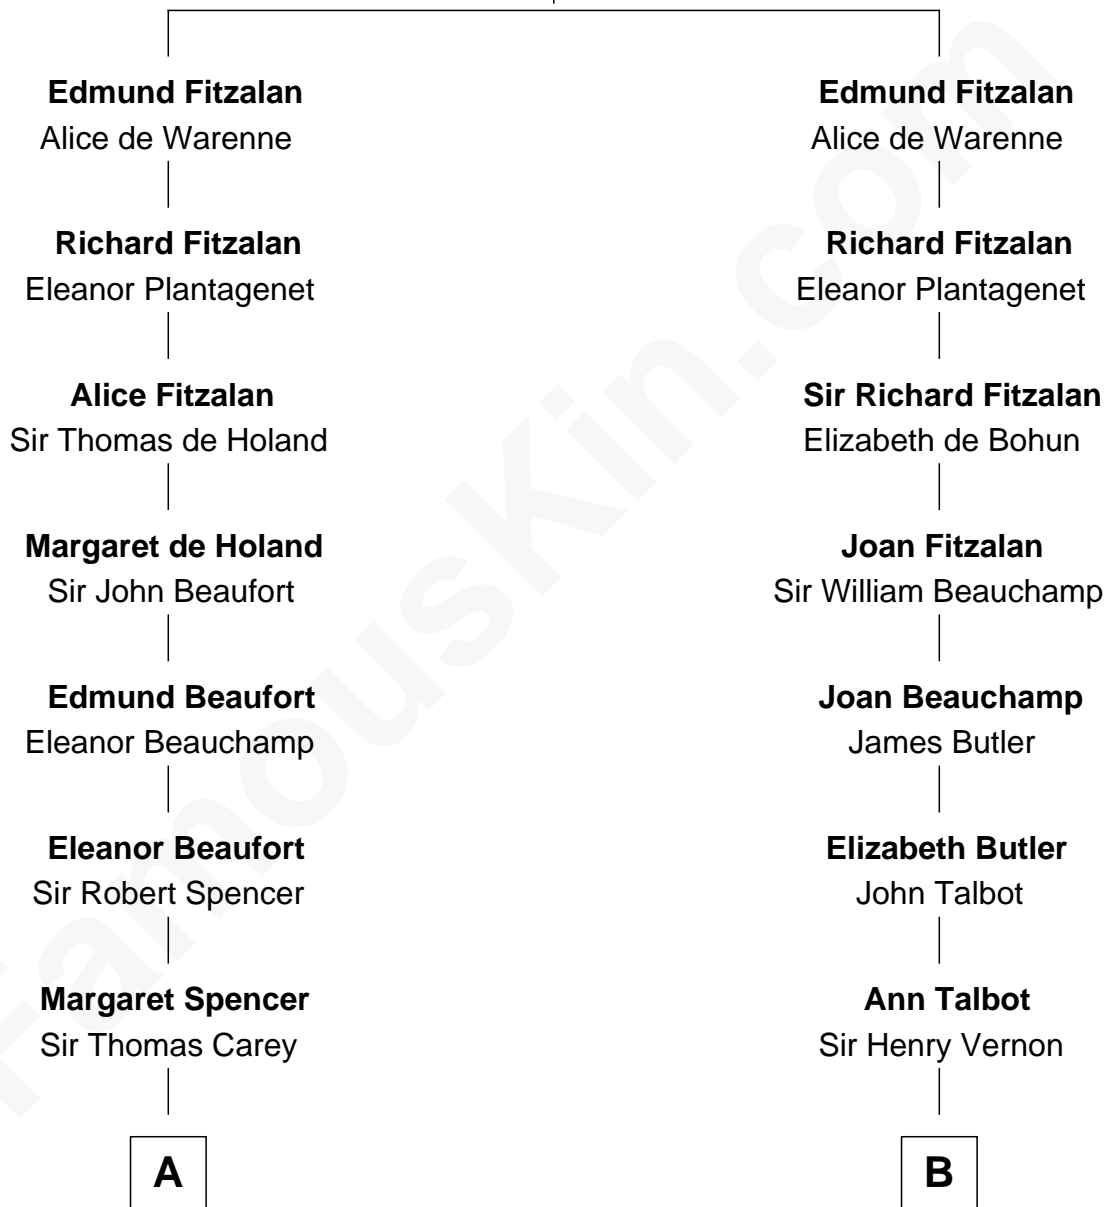

FamousKin.com
Relationship Chart of
Nelson Rockefeller
41st U.S. Vice-President

19th cousin 2 times removed of

Joan Fontaine
Movie Actress

Richard Fitzalan
 Alice de Saluzzo

C

Lucy Avery

Godfrey Lewis Rockefeller

William Avery Rockefeller

Eliza Davison

John Davison Rockefeller

Laura Celestia Spelman

John Davison Rockefeller

Abby Greene Aldrich

Nelson Rockefeller

41st U.S. Vice-President