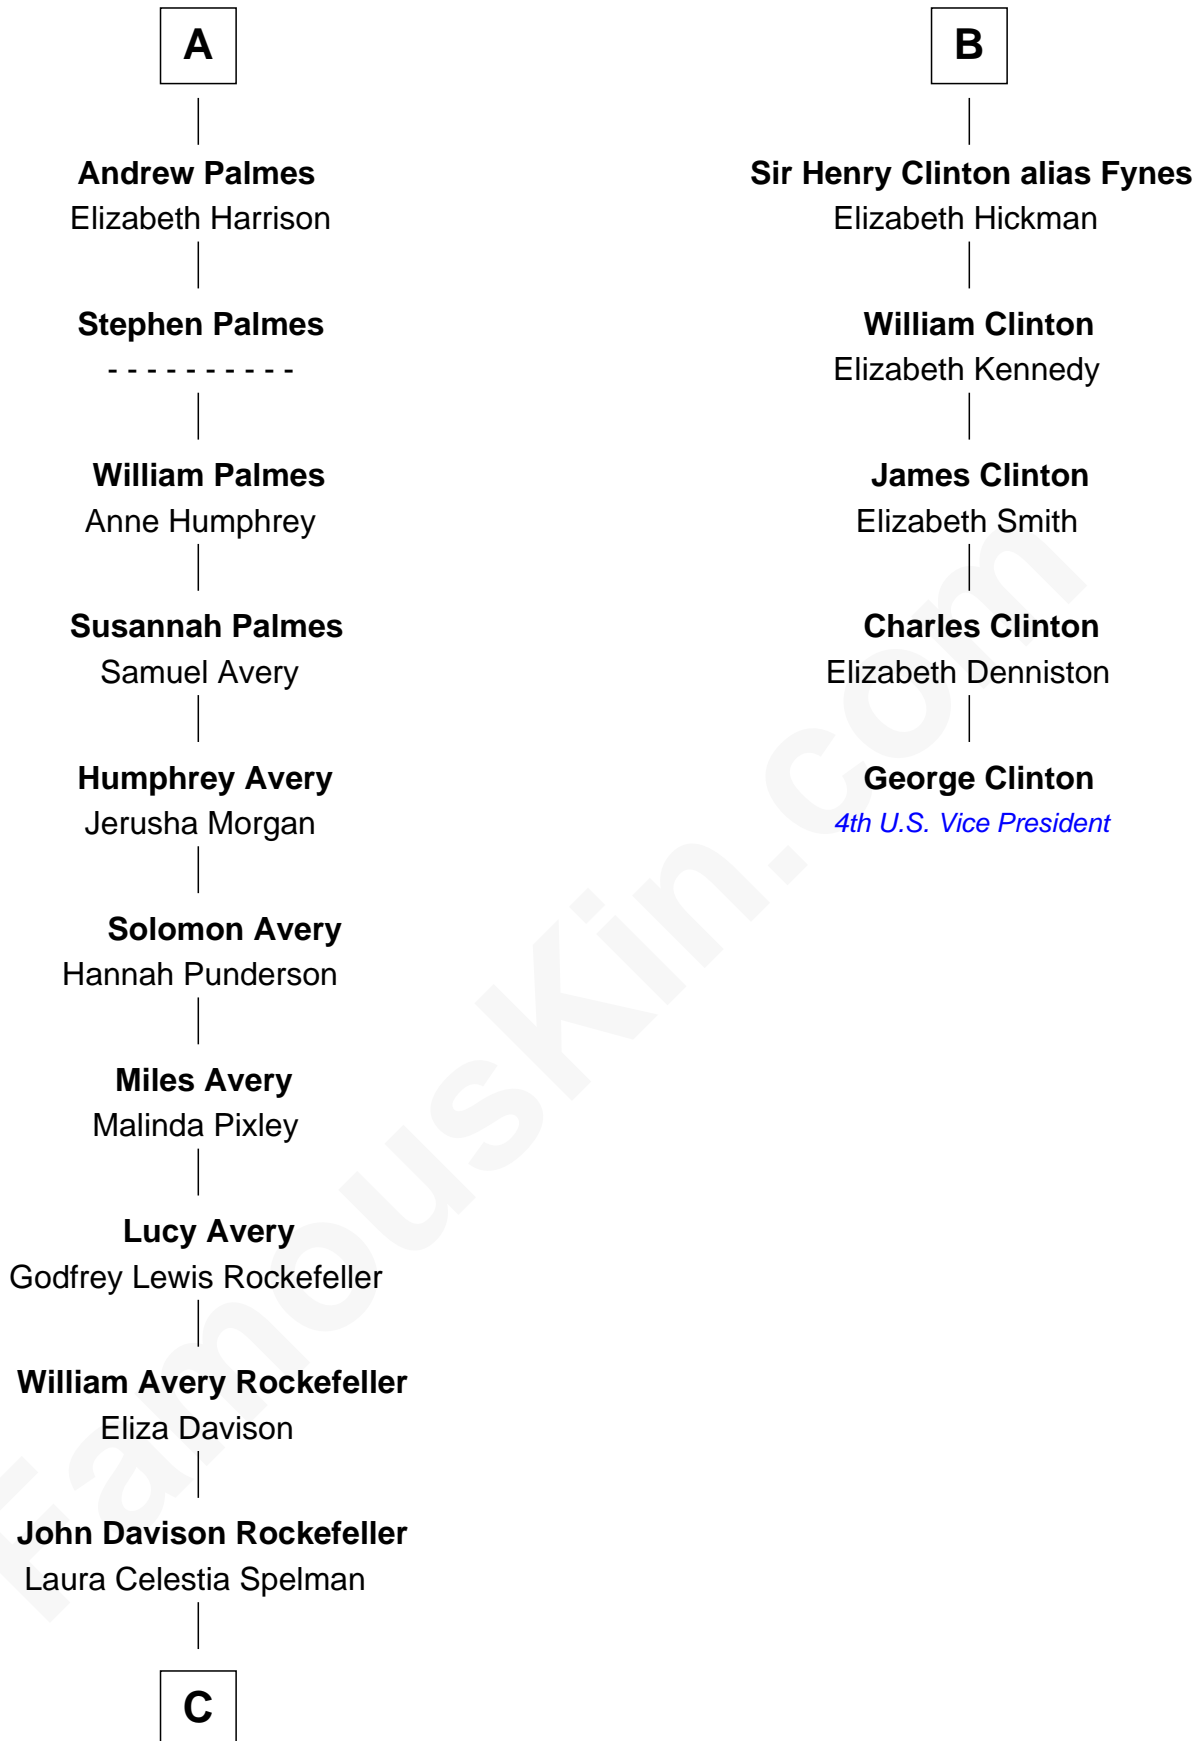

FamousKin.com
Relationship Chart of
Nelson Rockefeller
41st U.S. Vice-President

11th cousin 7 times removed of
George Clinton
4th U.S. Vice President

Sir Walter Blount
 Sancha de Ayala

Sir Thomas Blount
 Margaret de Gresley

Constance Blount
 Sir John Sutton

Sir Walter Blount
 Helena Byron

Sir John Sutton
 Elizabeth Berkeley

Sir William Blount
 Margaret Echyngham

Sir John Sutton Dudley
 Elizabeth Bramshot

Elizabeth Blount
 Sir Andrews de Windsor

Edmund Dudley
 Elizabeth Grey

Anne Windsor
 Sir Roger Corbet

Elizabeth Dudley
 William Stourton

Margaret Corbet
 Sir Francis Palmes

Ursula Stourton
 Sir Edward Clinton

Sir Francis Palmes
 Mary Hadnall

Sir Henry Clinton
 Elizabeth Morrison

A

B

C

—
John Davison Rockefeller

Abby Greene Aldrich

—
Nelson Rockefeller

41st U.S. Vice-President

FamousKin.com