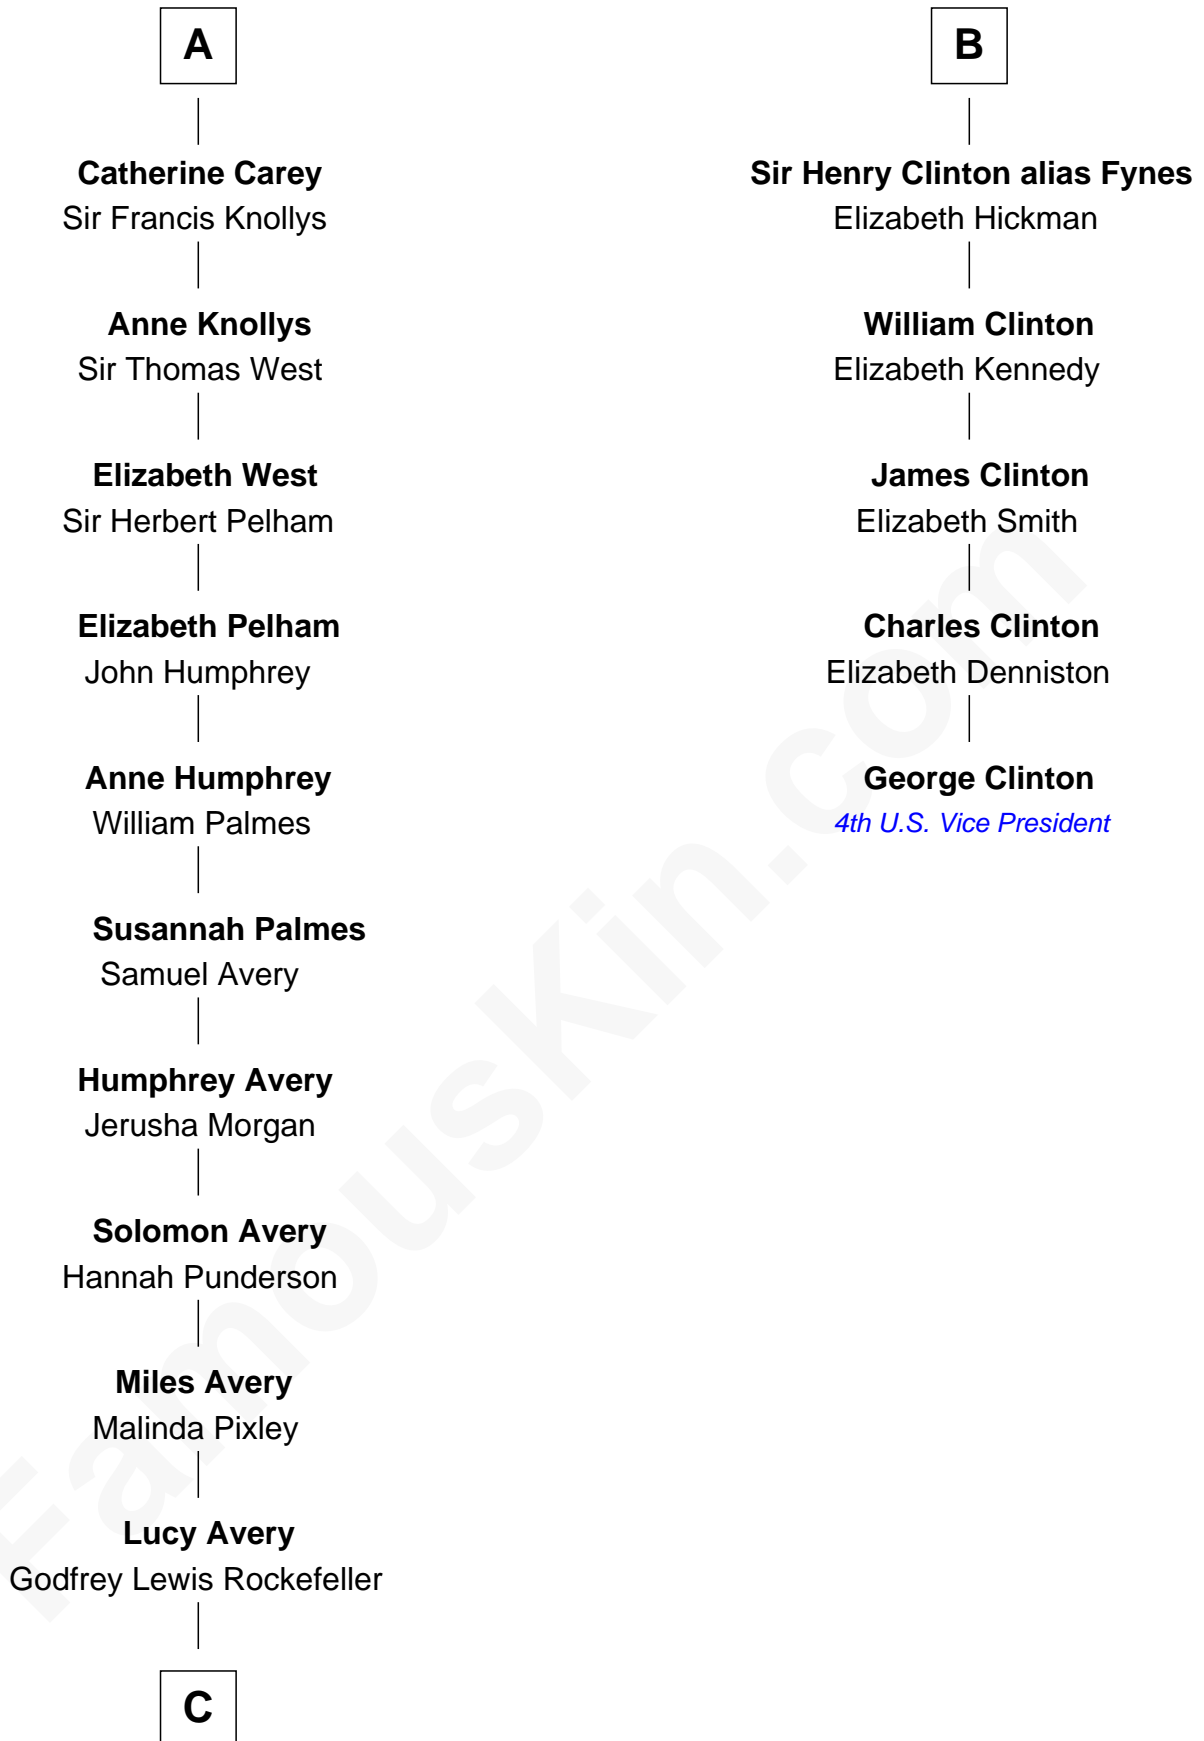

# FamousKin.com Relationship Chart of

**Nelson Rockefeller**  
41st U.S. Vice-President

11th cousin 9 times removed of

**George Clinton**  
4th U.S. Vice President

**Elizabeth Berkeley**  
Sir John Sutton

**Elizabeth de Berkeley**  
Richard de Beauchamp

**Sir John Sutton Dudley**  
Elizabeth Bramshot

**Eleanor Beauchamp**  
Edmund Beaufort

**Edmund Dudley**  
Elizabeth Grey

**Eleanor Beaufort**  
Sir Robert Spencer

**Elizabeth Dudley**  
William Stourton

**Margaret Spencer**  
Sir Thomas Carey

**Ursula Stourton**  
Sir Edward Clinton

**Sir William Carey**  
Mary Boleyn

**Sir Henry Clinton**  
Elizabeth Morrison

**A**

**B**

**C**

William Avery Rockefeller

Eliza Davison

John Davison Rockefeller

Laura Celestia Spelman

John Davison Rockefeller