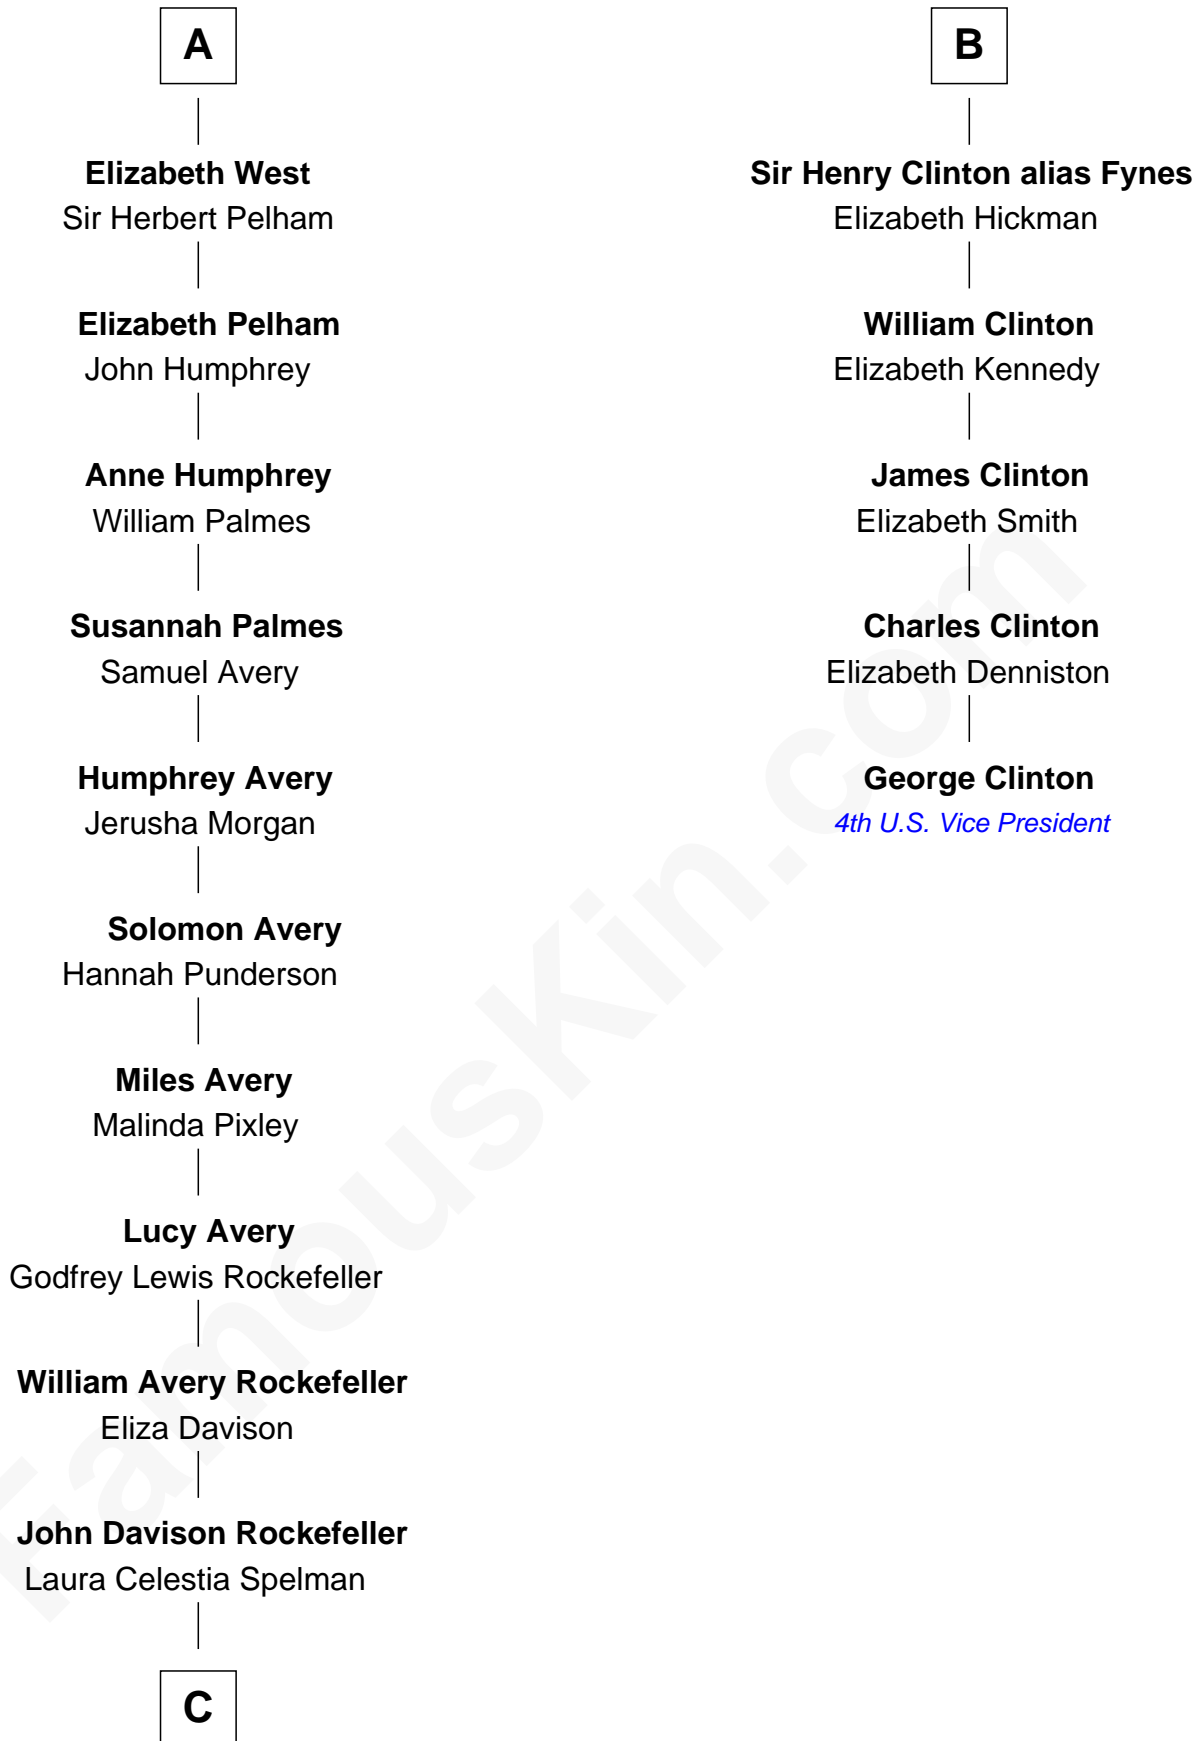

FamousKin.com Relationship Chart of

Nelson Rockefeller
41st U.S. Vice-President

11th cousin 7 times removed of

George Clinton
4th U.S. Vice President

C

—
John Davison Rockefeller

Abby Greene Aldrich

—
Nelson Rockefeller

41st U.S. Vice-President

FamousKin.com