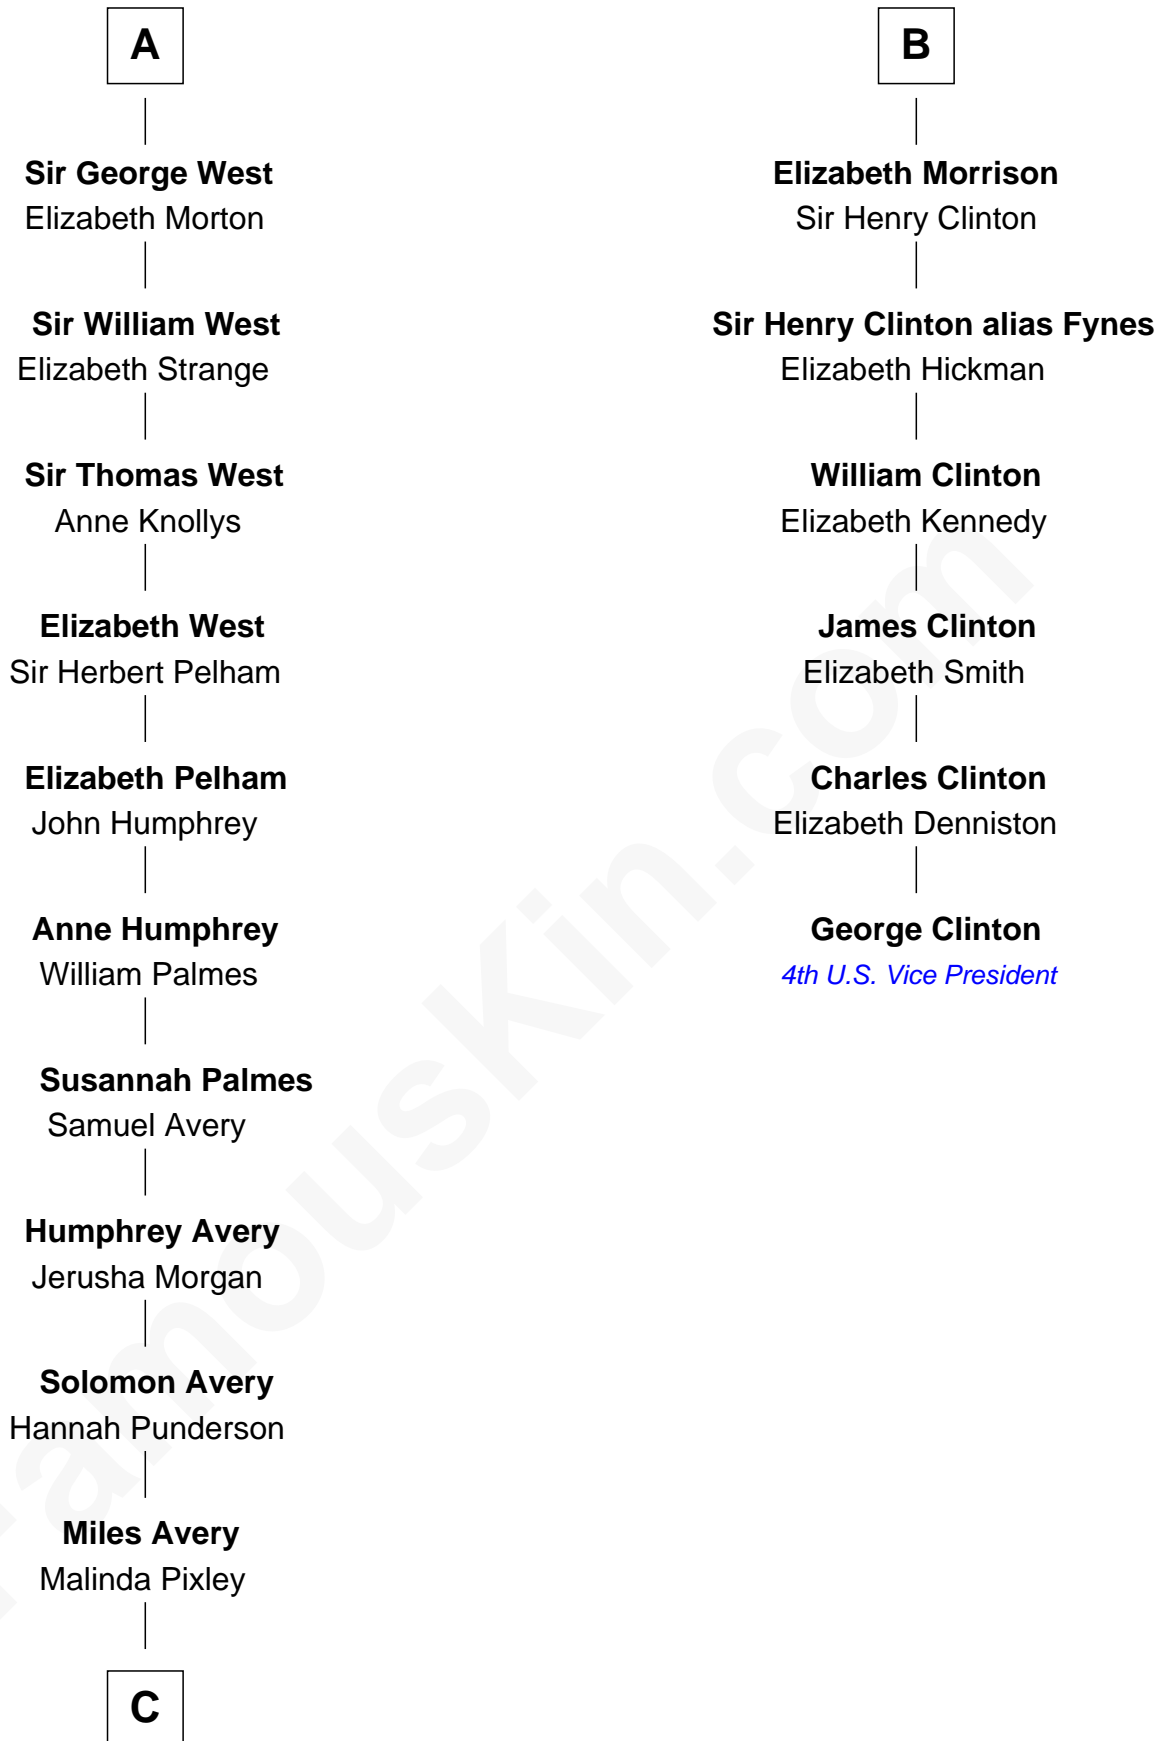

# FamousKin.com Relationship Chart of

**Nelson Rockefeller**

41st U.S. Vice-President

12th cousin 9 times removed of

**George Clinton**

4th U.S. Vice President

**C**

—  
**Lucy Avery**

Godfrey Lewis Rockefeller

—  
**William Avery Rockefeller**

Eliza Davison

—  
**John Davison Rockefeller**

Laura Celestia Spelman

—  
**John Davison Rockefeller**

Abby Greene Aldrich

—  
**Nelson Rockefeller**

*41st U.S. Vice-President*

FamousKin.com