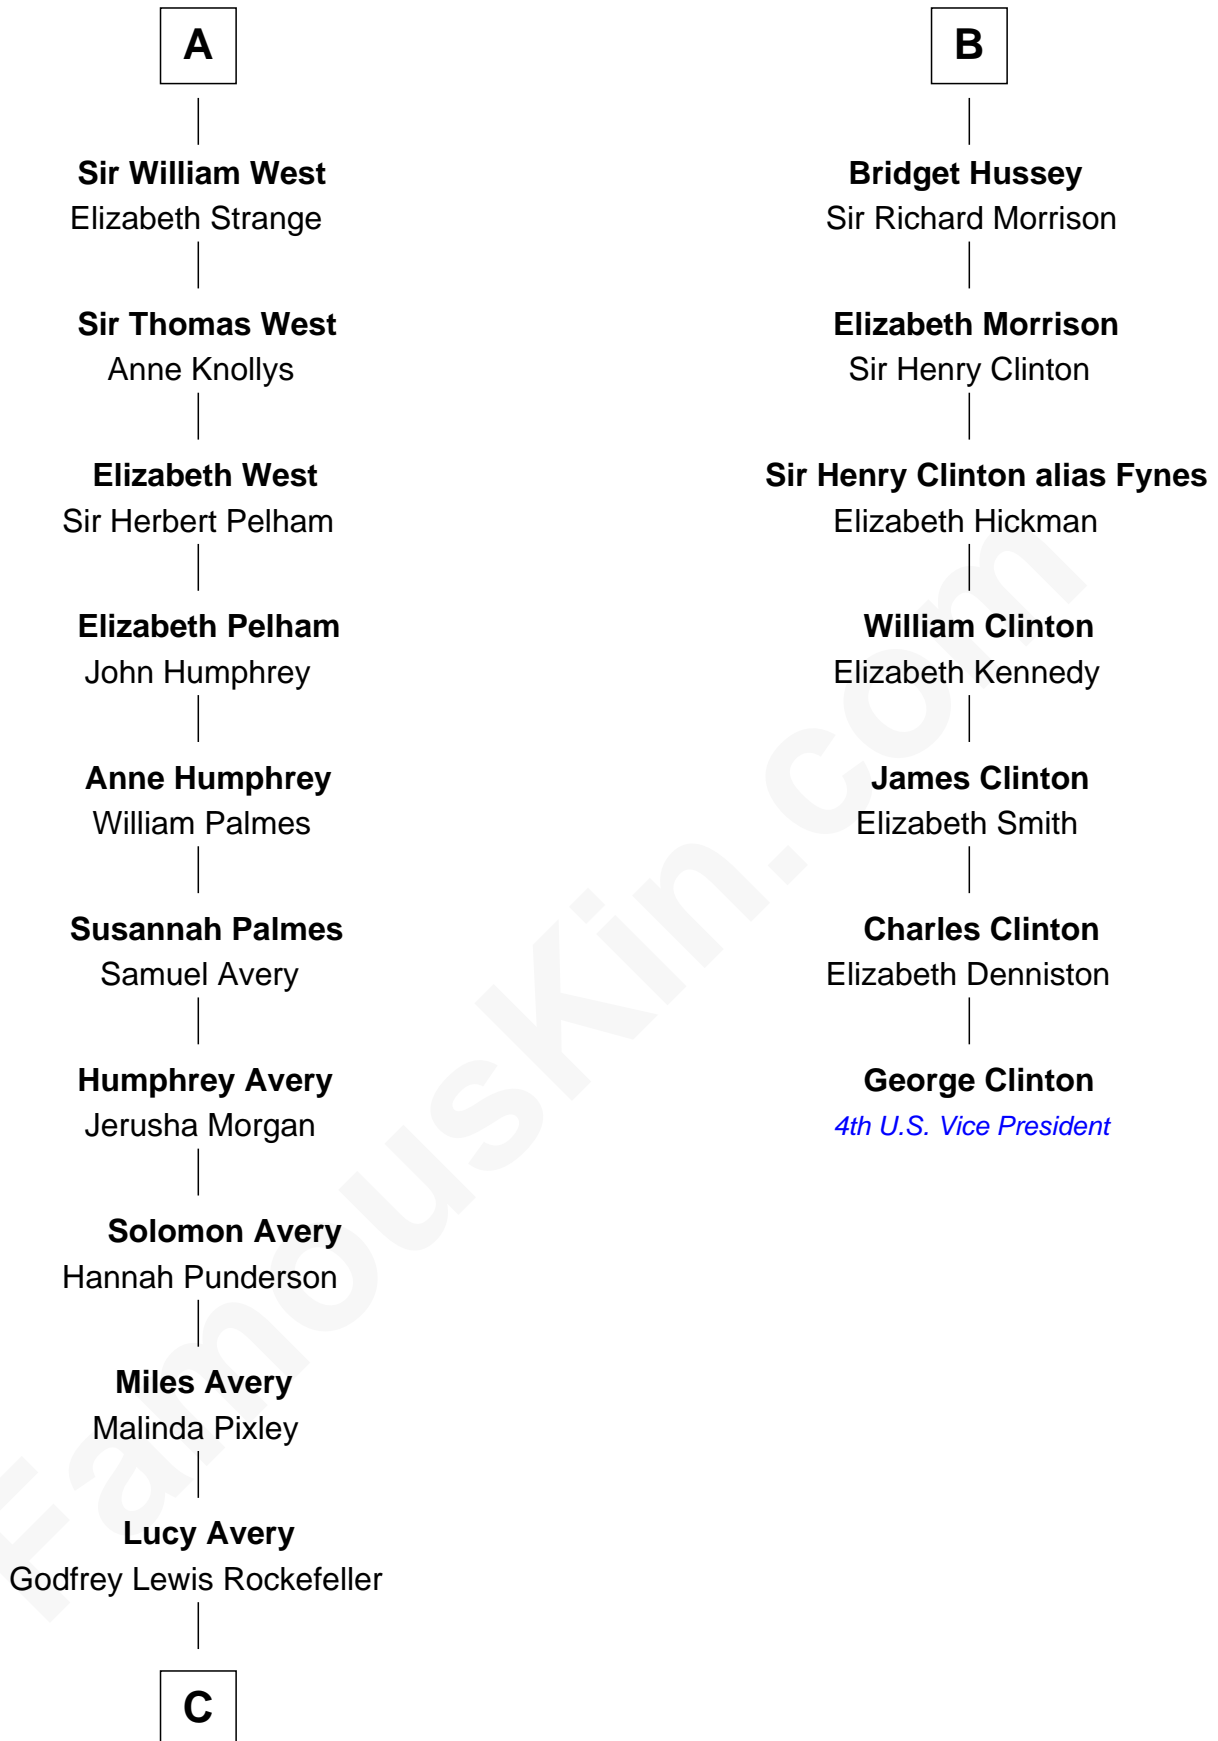

Joan of Lancaster

John de Mowbray

Eleanor Mowbray

Roger de la Warre

Joan de la Warre

Sir Thomas West

Sir Reynold West

Margaret Thorley

Sir Richard West

Katherine Hungerford

Sir Thomas West

Eleanor Copley

Sir George West

Elizabeth Morton

A

Henry of Lancaster

Katherine Percy

George Grey

Catherine Herbert

Anne Grey

Sir John Hussey

B

C

|
William Avery Rockefeller

Eliza Davison

|
John Davison Rockefeller

Laura Celestia Spelman

|
John Davison Rockefeller

Abby Greene Aldrich

|
Nelson Rockefeller

41st U.S. Vice-President

FamousKin.com