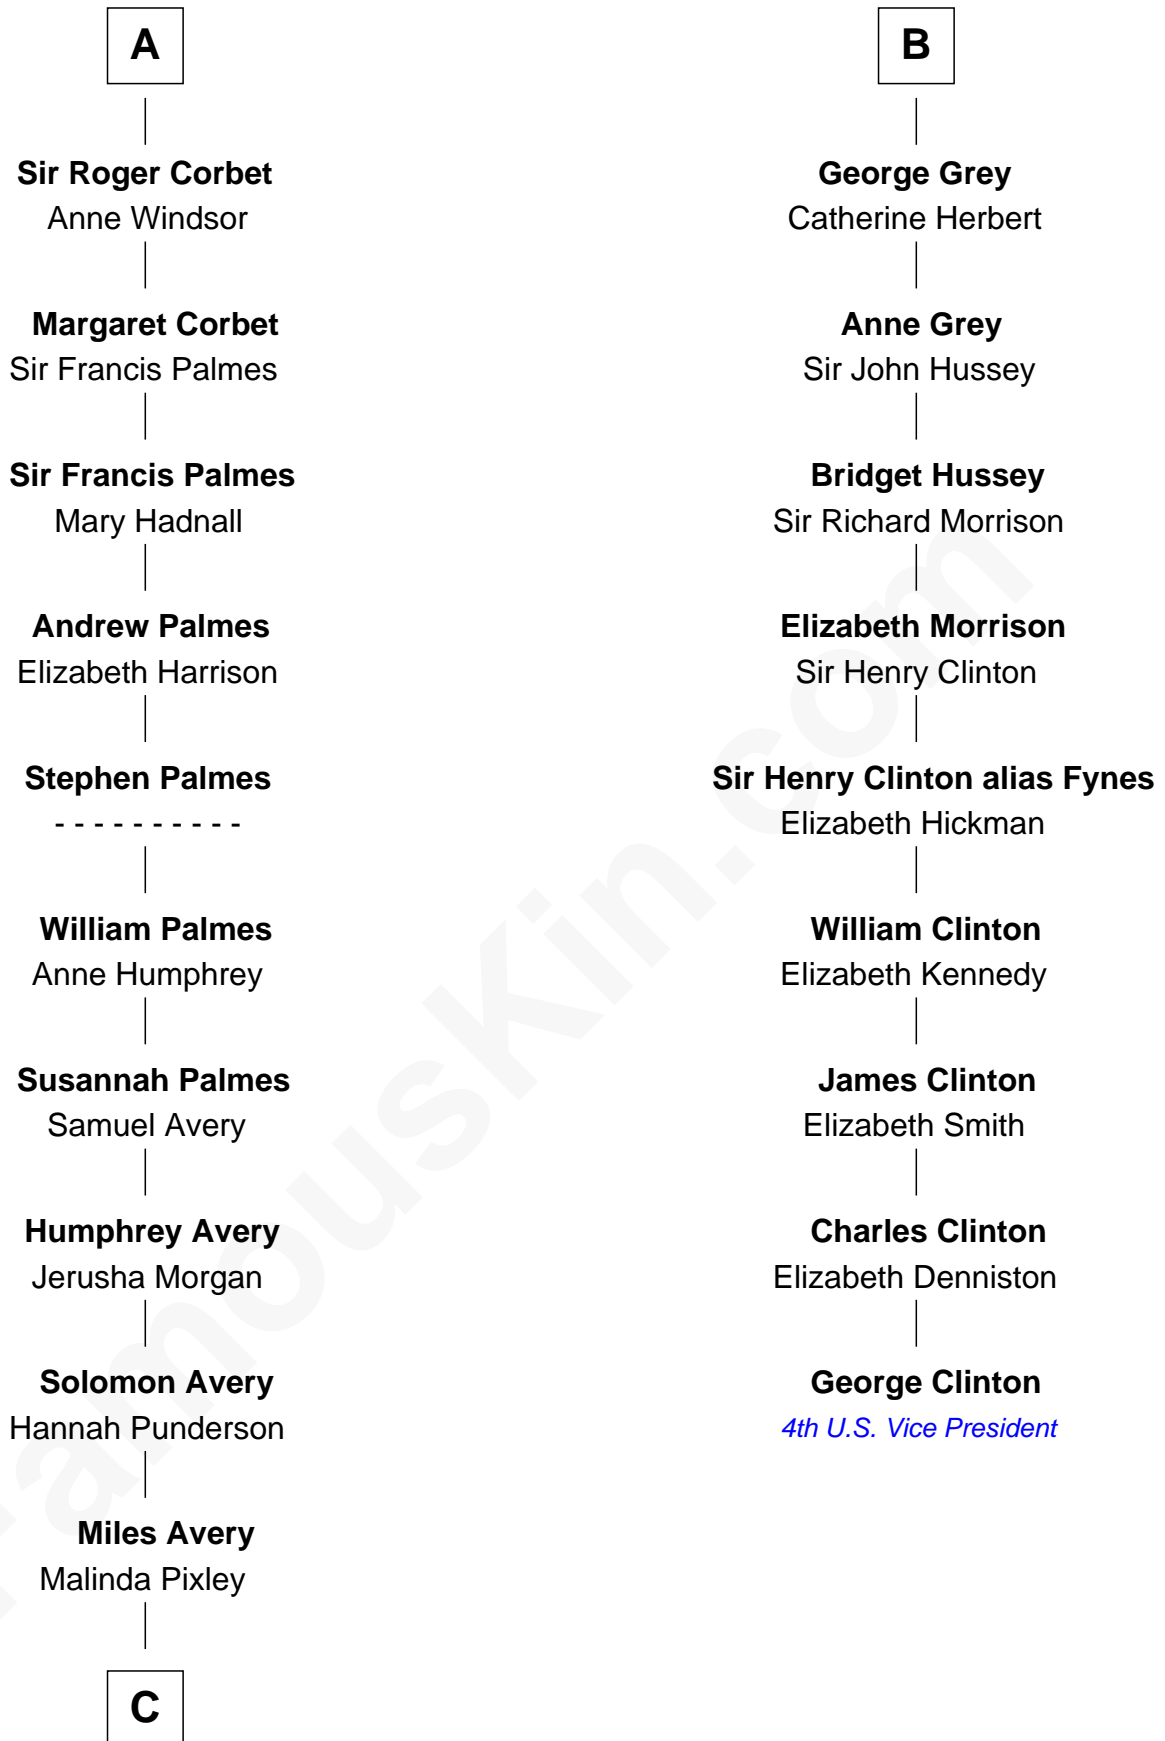

# FamousKin.com Relationship Chart of

**Nelson Rockefeller**  
41st U.S. Vice-President

15th cousin 6 times removed of

**George Clinton**  
4th U.S. Vice President

**William de Beauchamp**  
Maud FitzJohn

**C**

—  
**Lucy Avery**

Godfrey Lewis Rockefeller

—  
**William Avery Rockefeller**

Eliza Davison

—  
**John Davison Rockefeller**

Laura Celestia Spelman

—  
**John Davison Rockefeller**

Abby Greene Aldrich

—  
**Nelson Rockefeller**

*41st U.S. Vice-President*

FamousKin.com