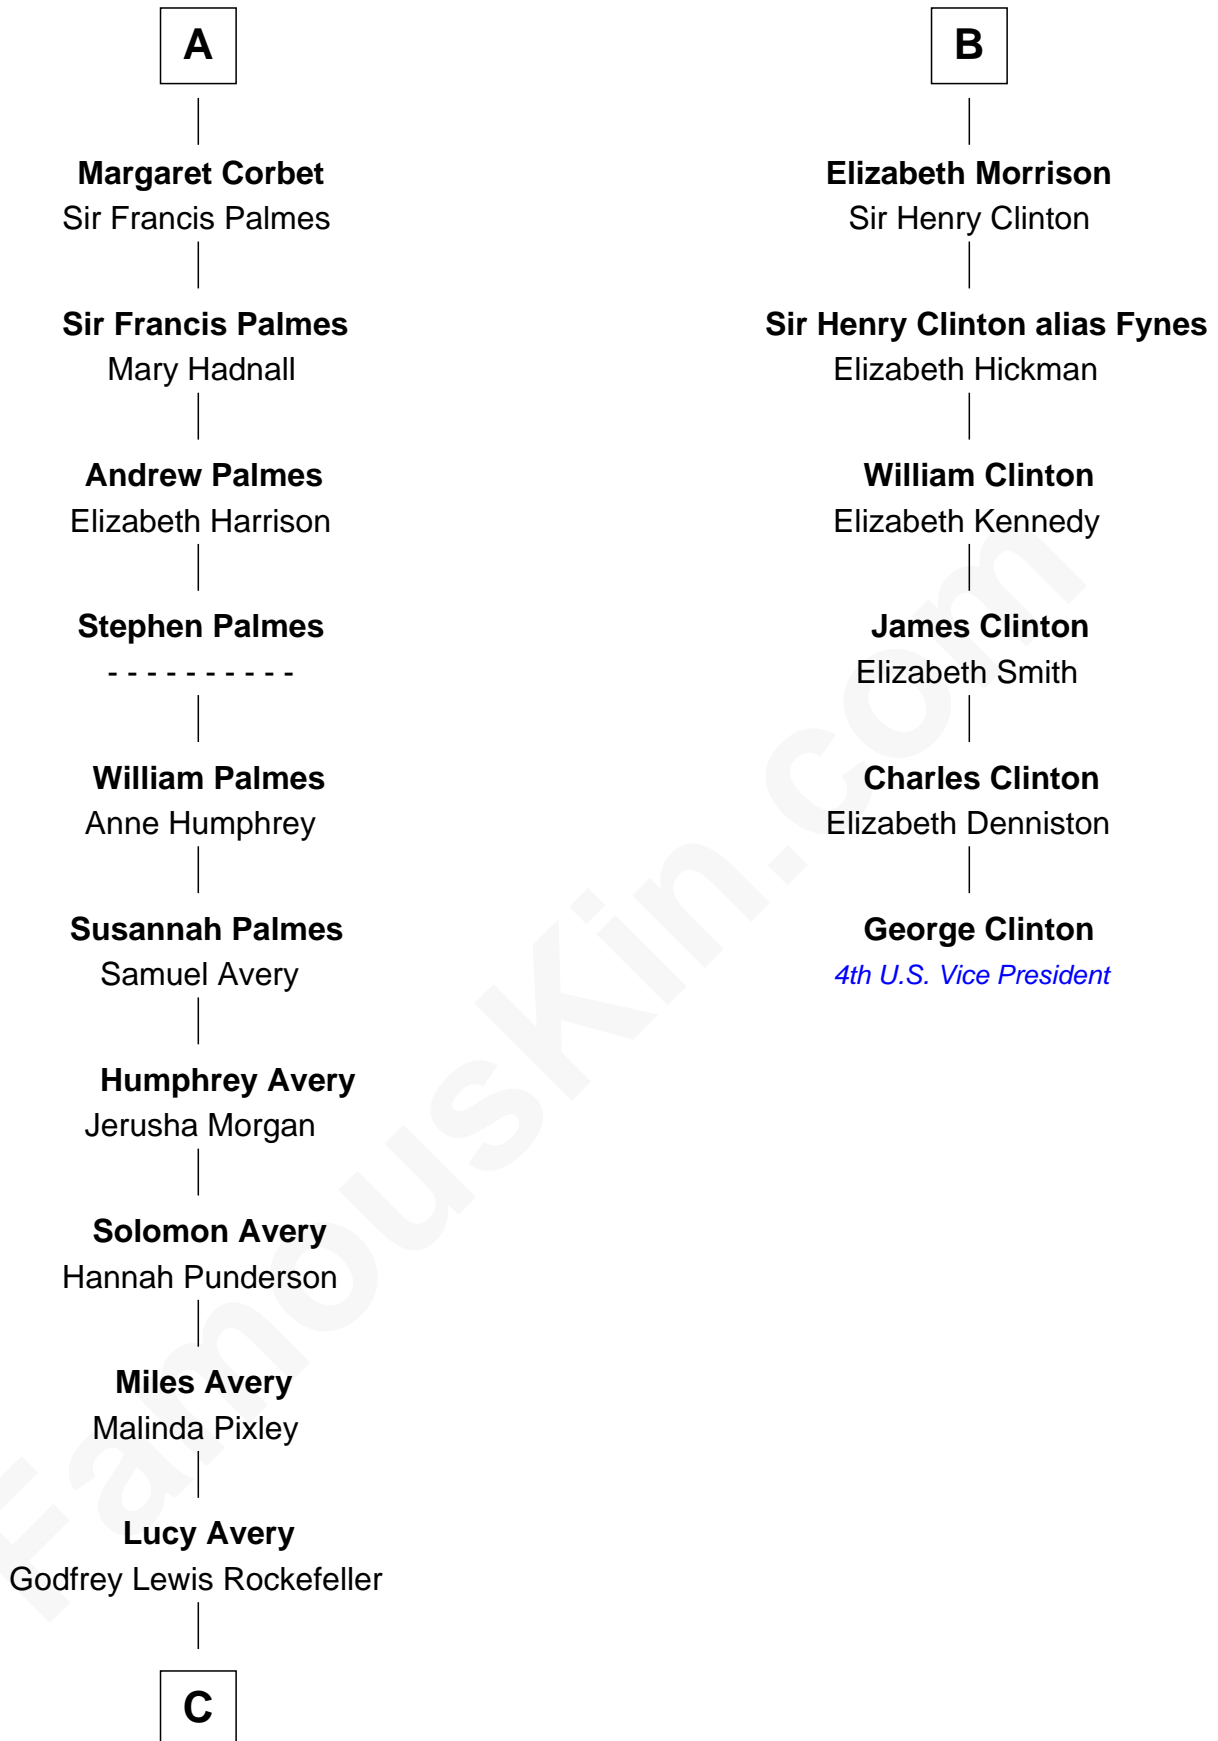

# FamousKin.com Relationship Chart of

**Nelson Rockefeller**

*41st U.S. Vice-President*

12th cousin 8 times removed of

**George Clinton**

*4th U.S. Vice President*

**Sir William de Ros**  
Margery de Badlesmere

**C**

|  
**William Avery Rockefeller**

Eliza Davison

|  
**John Davison Rockefeller**

Laura Celestia Spelman

|  
**John Davison Rockefeller**

Abby Greene Aldrich

|  
**Nelson Rockefeller**

*41st U.S. Vice-President*

FamousKin.com