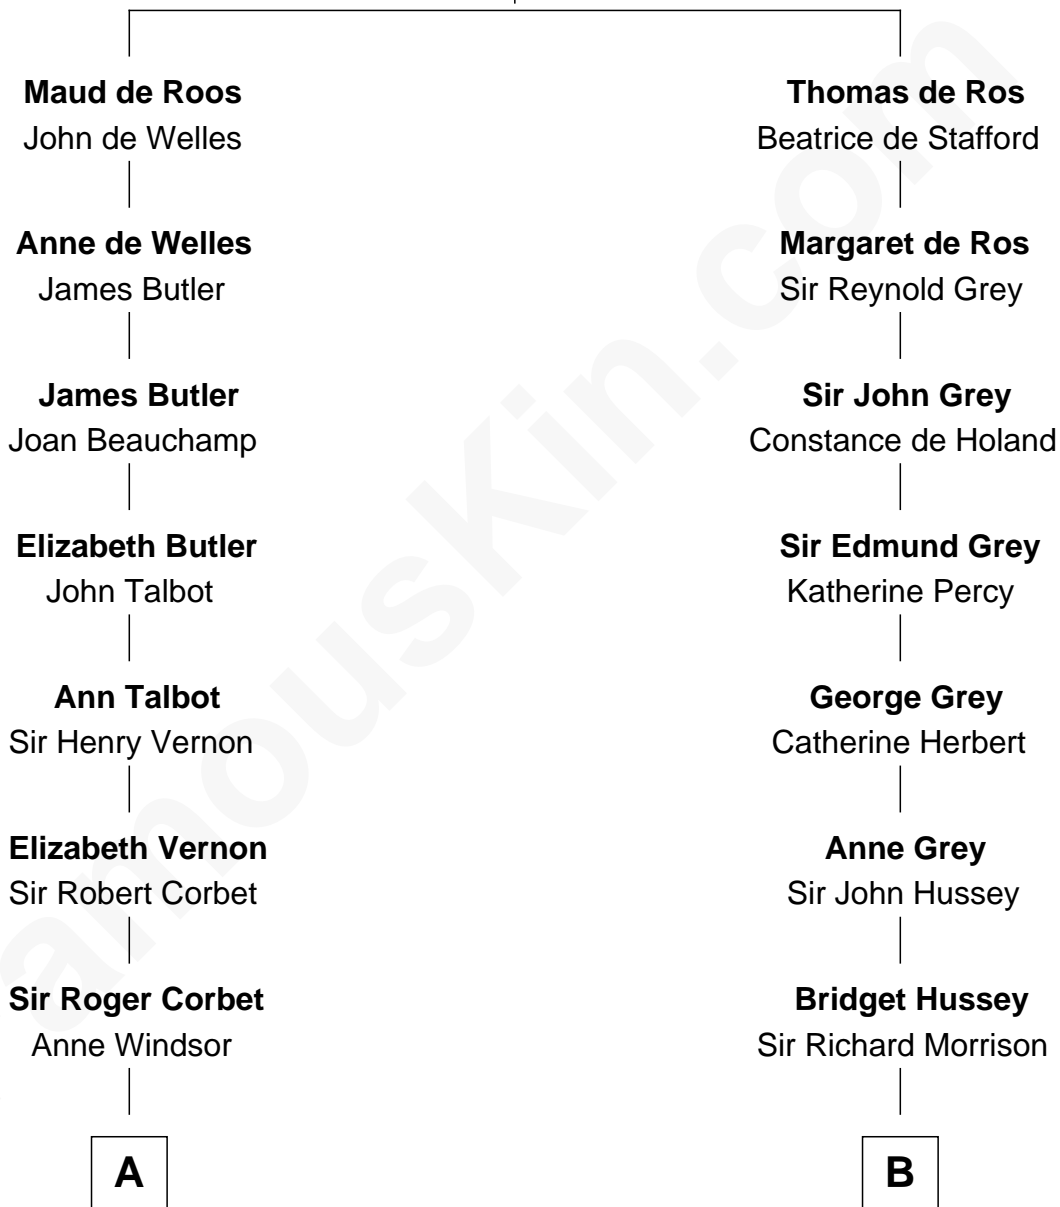

# FamousKin.com Relationship Chart of

**Nelson Rockefeller**

*41st U.S. Vice-President*

12th cousin 8 times removed of

**George Clinton**

*4th U.S. Vice President*

**Sir William de Ros**  
Margery de Badlesmere

**C**

|  
**William Avery Rockefeller**

Eliza Davison

|  
**John Davison Rockefeller**

Laura Celestia Spelman

|  
**John Davison Rockefeller**

Abby Greene Aldrich

|  
**Nelson Rockefeller**

*41st U.S. Vice-President*

FamousKin.com