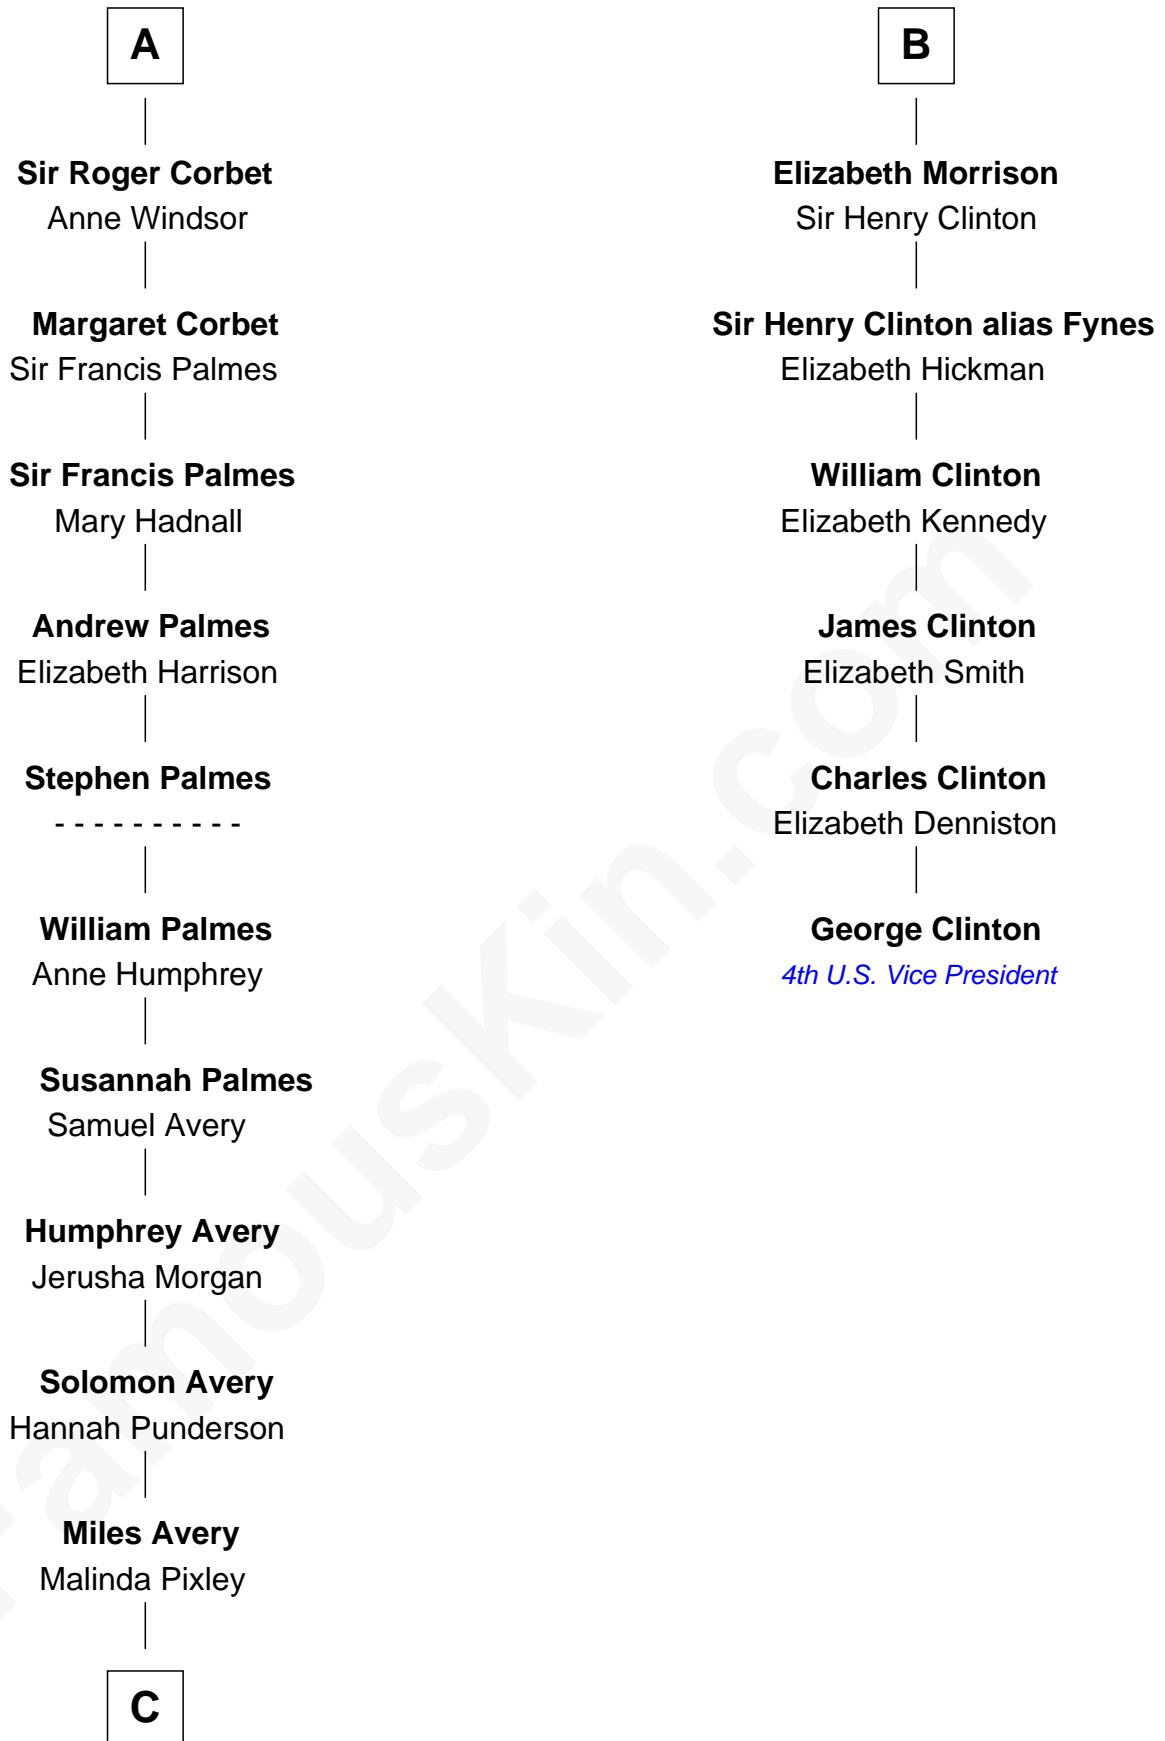

FamousKin.com Relationship Chart of

Nelson Rockefeller

41st U.S. Vice-President

12th cousin 9 times removed of

George Clinton

4th U.S. Vice President

Ralph de Stafford

Margaret de Audley

Thomas de Ros

Margaret de Ros

Sir Reynold Grey

Sir John Grey

Constance de Holand

Sir Edmund Grey

Katherine Percy

George Grey

Catherine Herbert

Anne Grey

Sir John Hussey

Bridget Hussey

Sir Richard Morrison

B

C

—
Lucy Avery