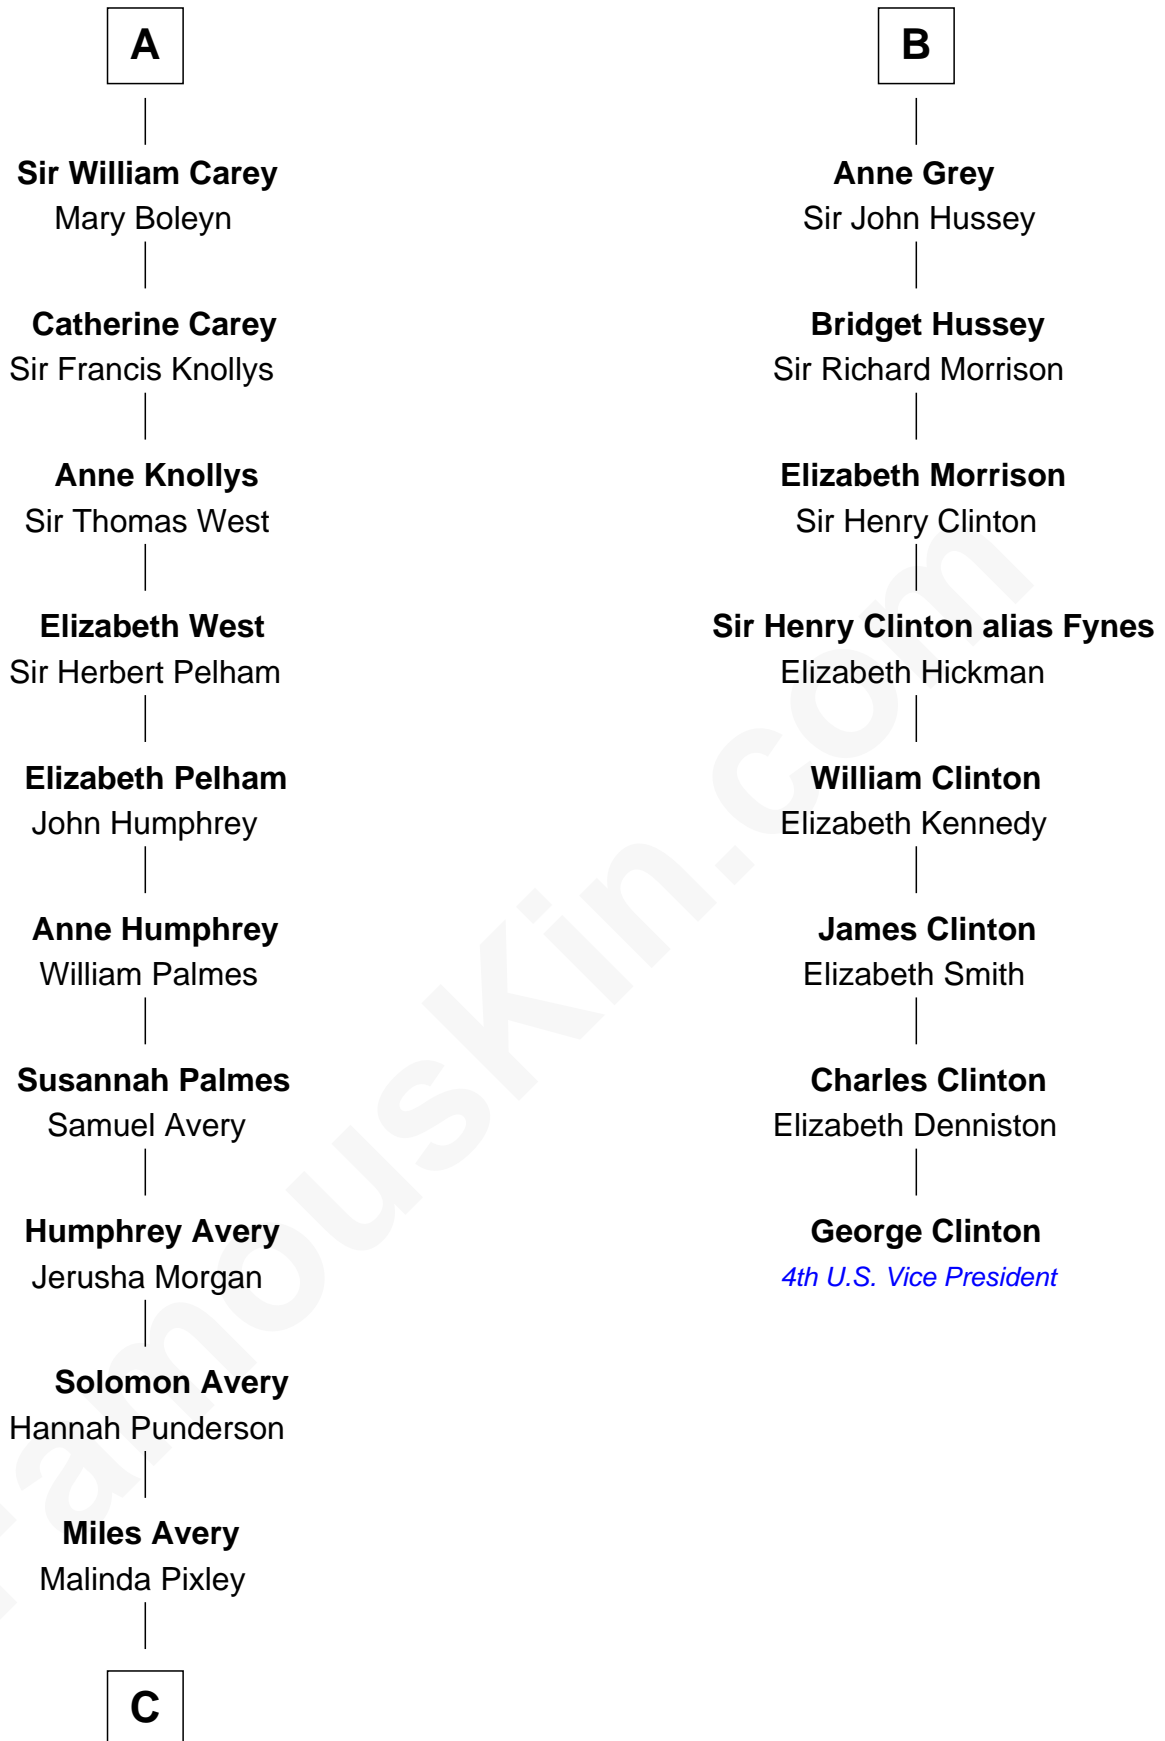

# FamousKin.com Relationship Chart of

**Nelson Rockefeller**

*41st U.S. Vice-President*

14th cousin 7 times removed of

**George Clinton**

*4th U.S. Vice President*

**Sir Gilbert de Clare**

Joan of Acre

**C**

—  
**Lucy Avery**

Godfrey Lewis Rockefeller

—  
**William Avery Rockefeller**

Eliza Davison

—  
**John Davison Rockefeller**

Laura Celestia Spelman

—  
**John Davison Rockefeller**

Abby Greene Aldrich

—  
**Nelson Rockefeller**

*41st U.S. Vice-President*

FamousKin.com