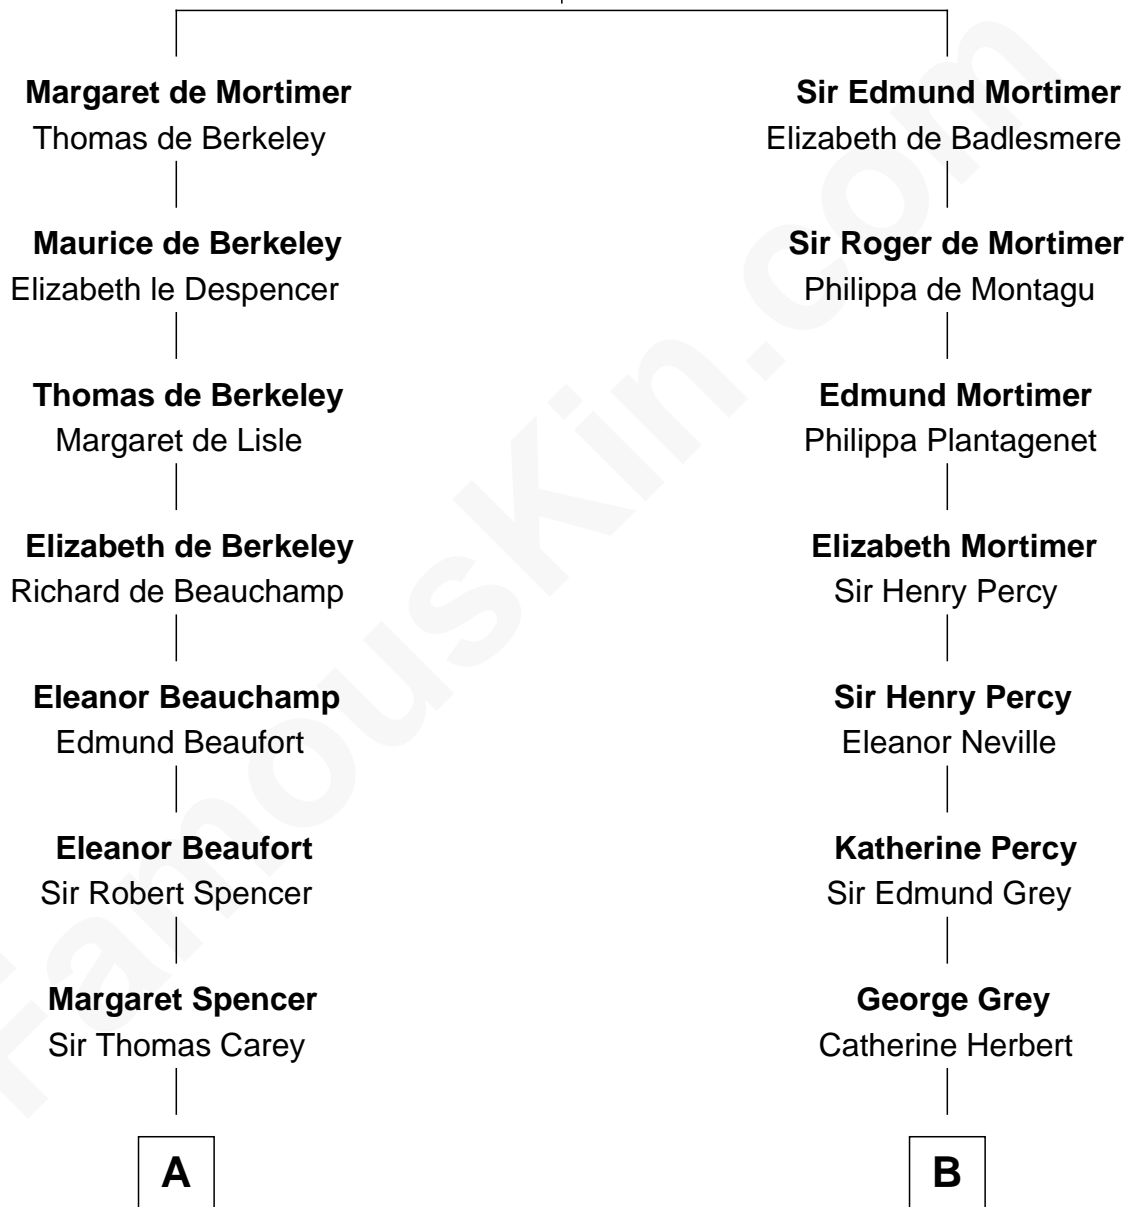

FamousKin.com Relationship Chart of

Nelson Rockefeller

41st U.S. Vice-President

14th cousin 7 times removed of

George Clinton

4th U.S. Vice President

Roger de Mortimer

Joan de Geneville

C

—
Lucy Avery

Godfrey Lewis Rockefeller

—
William Avery Rockefeller

Eliza Davison

—
John Davison Rockefeller

Laura Celestia Spelman

—
John Davison Rockefeller

Abby Greene Aldrich

—
Nelson Rockefeller

41st U.S. Vice-President

FamousKin.com