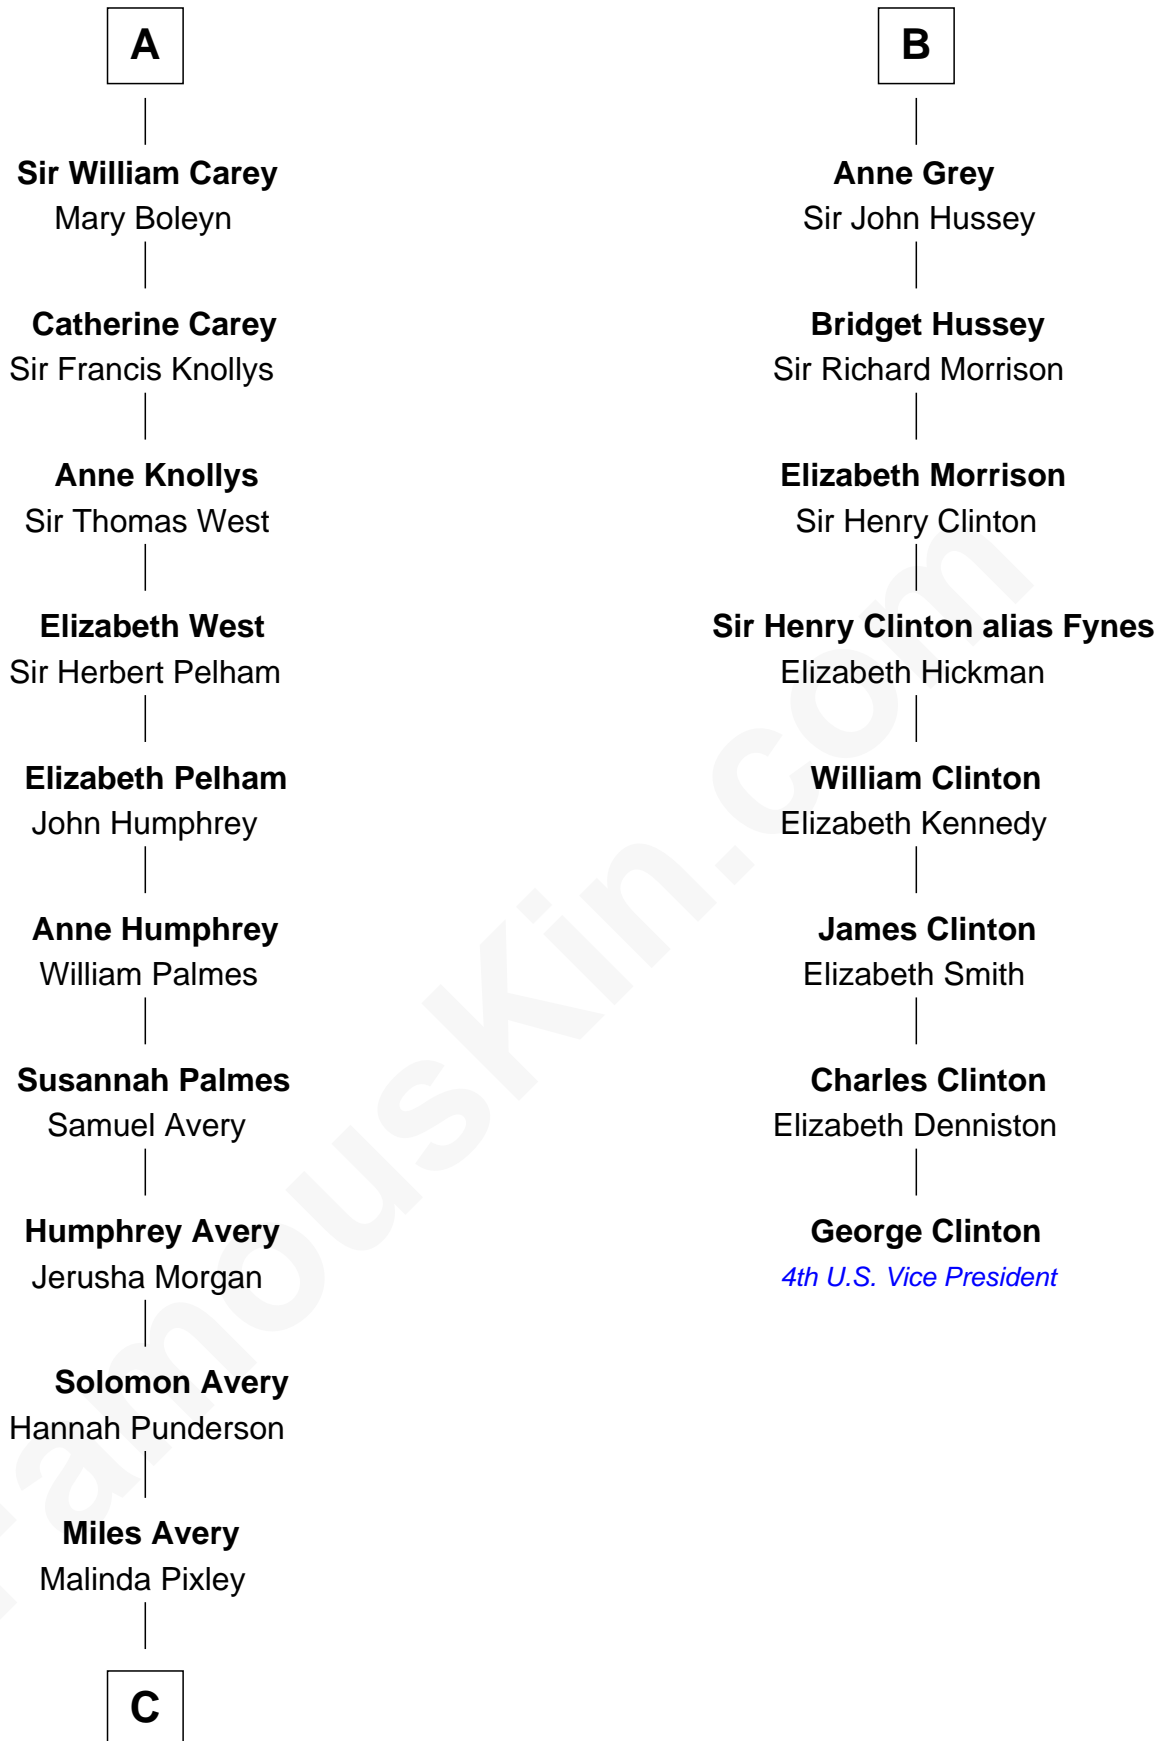

FamousKin.com Relationship Chart of

Nelson Rockefeller

41st U.S. Vice-President

14th cousin 7 times removed of

George Clinton

4th U.S. Vice President

Roger de Mortimer

Joan de Geneville

C

—
Lucy Avery

Godfrey Lewis Rockefeller

—
William Avery Rockefeller

Eliza Davison

—
John Davison Rockefeller

Laura Celestia Spelman

—
John Davison Rockefeller

Abby Greene Aldrich

—
Nelson Rockefeller

41st U.S. Vice-President

FamousKin.com