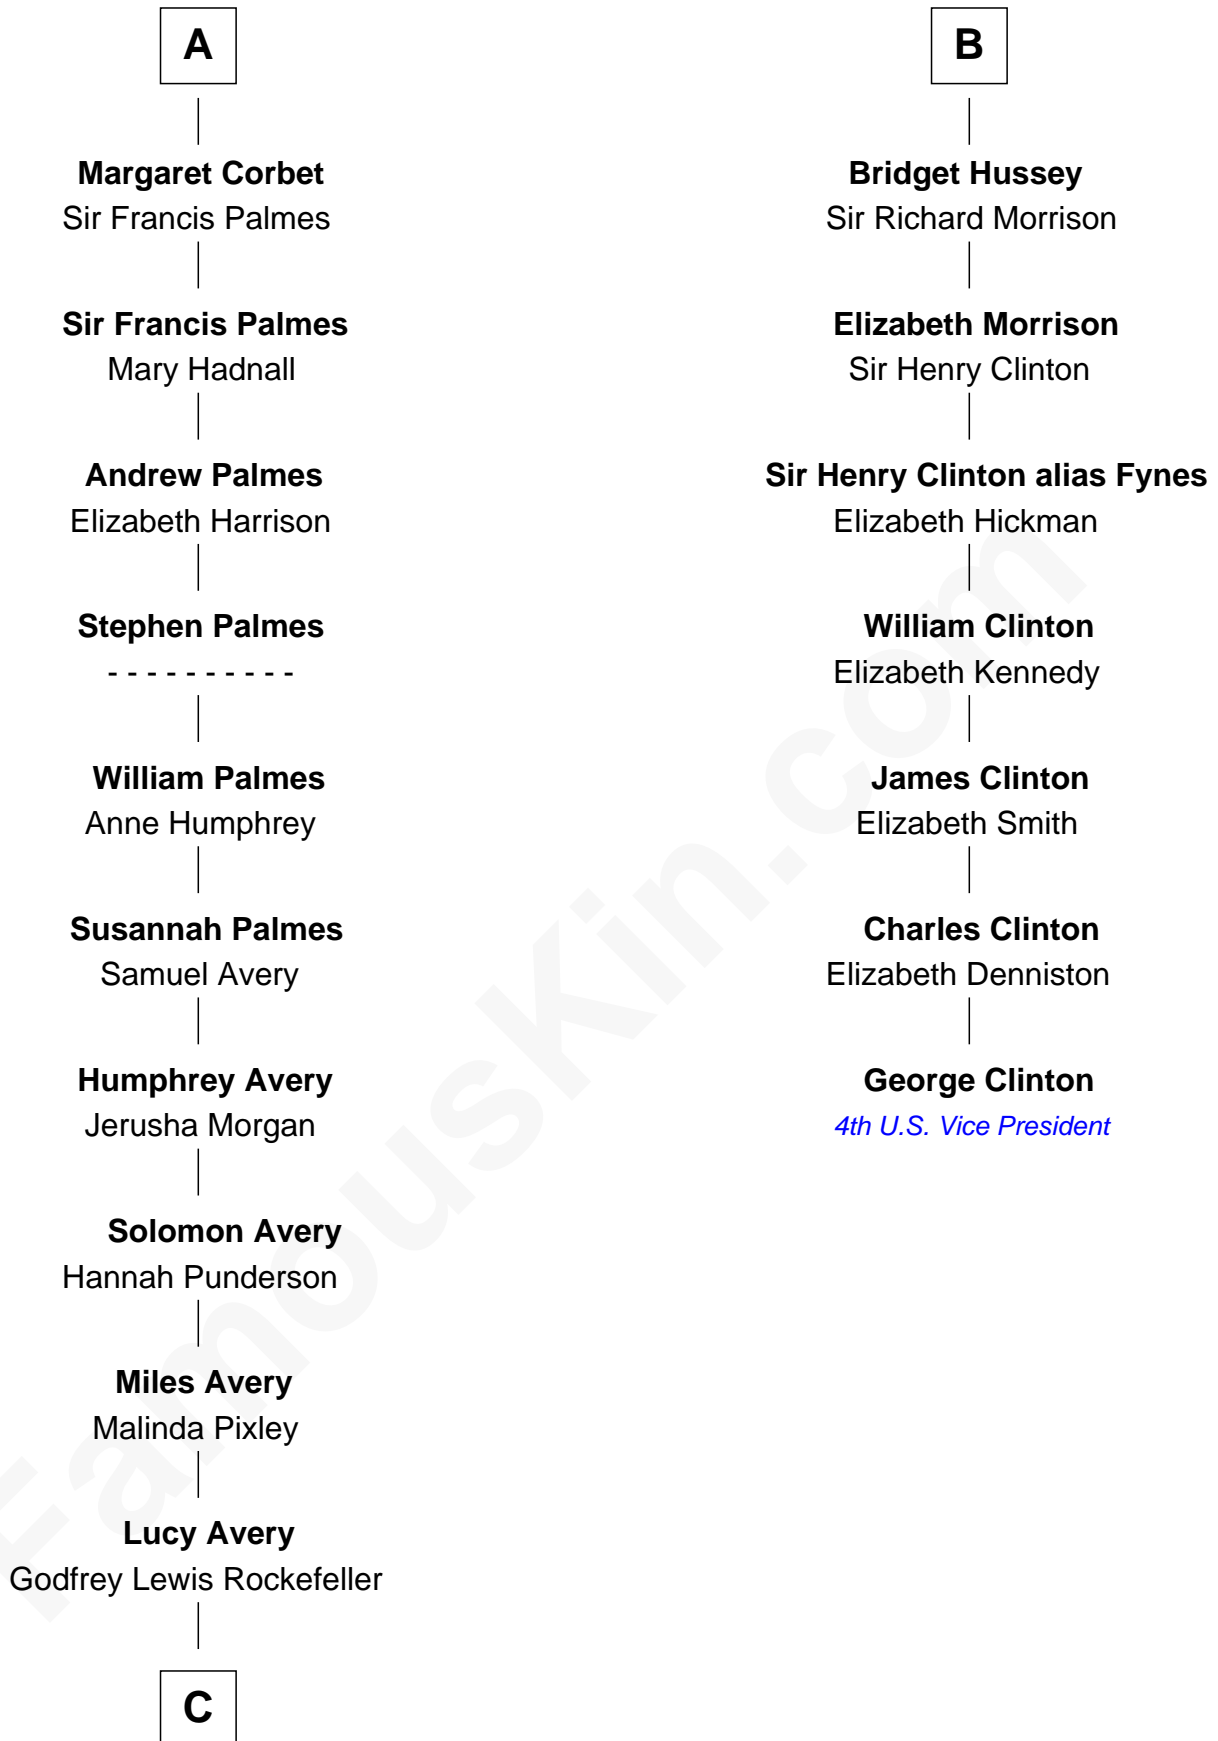

FamousKin.com
Relationship Chart of
Nelson Rockefeller
41st U.S. Vice-President

13th cousin 7 times removed of
George Clinton
4th U.S. Vice President

C

|
William Avery Rockefeller

Eliza Davison

|
John Davison Rockefeller

Laura Celestia Spelman

|
John Davison Rockefeller

Abby Greene Aldrich

|
Nelson Rockefeller

41st U.S. Vice-President

FamousKin.com