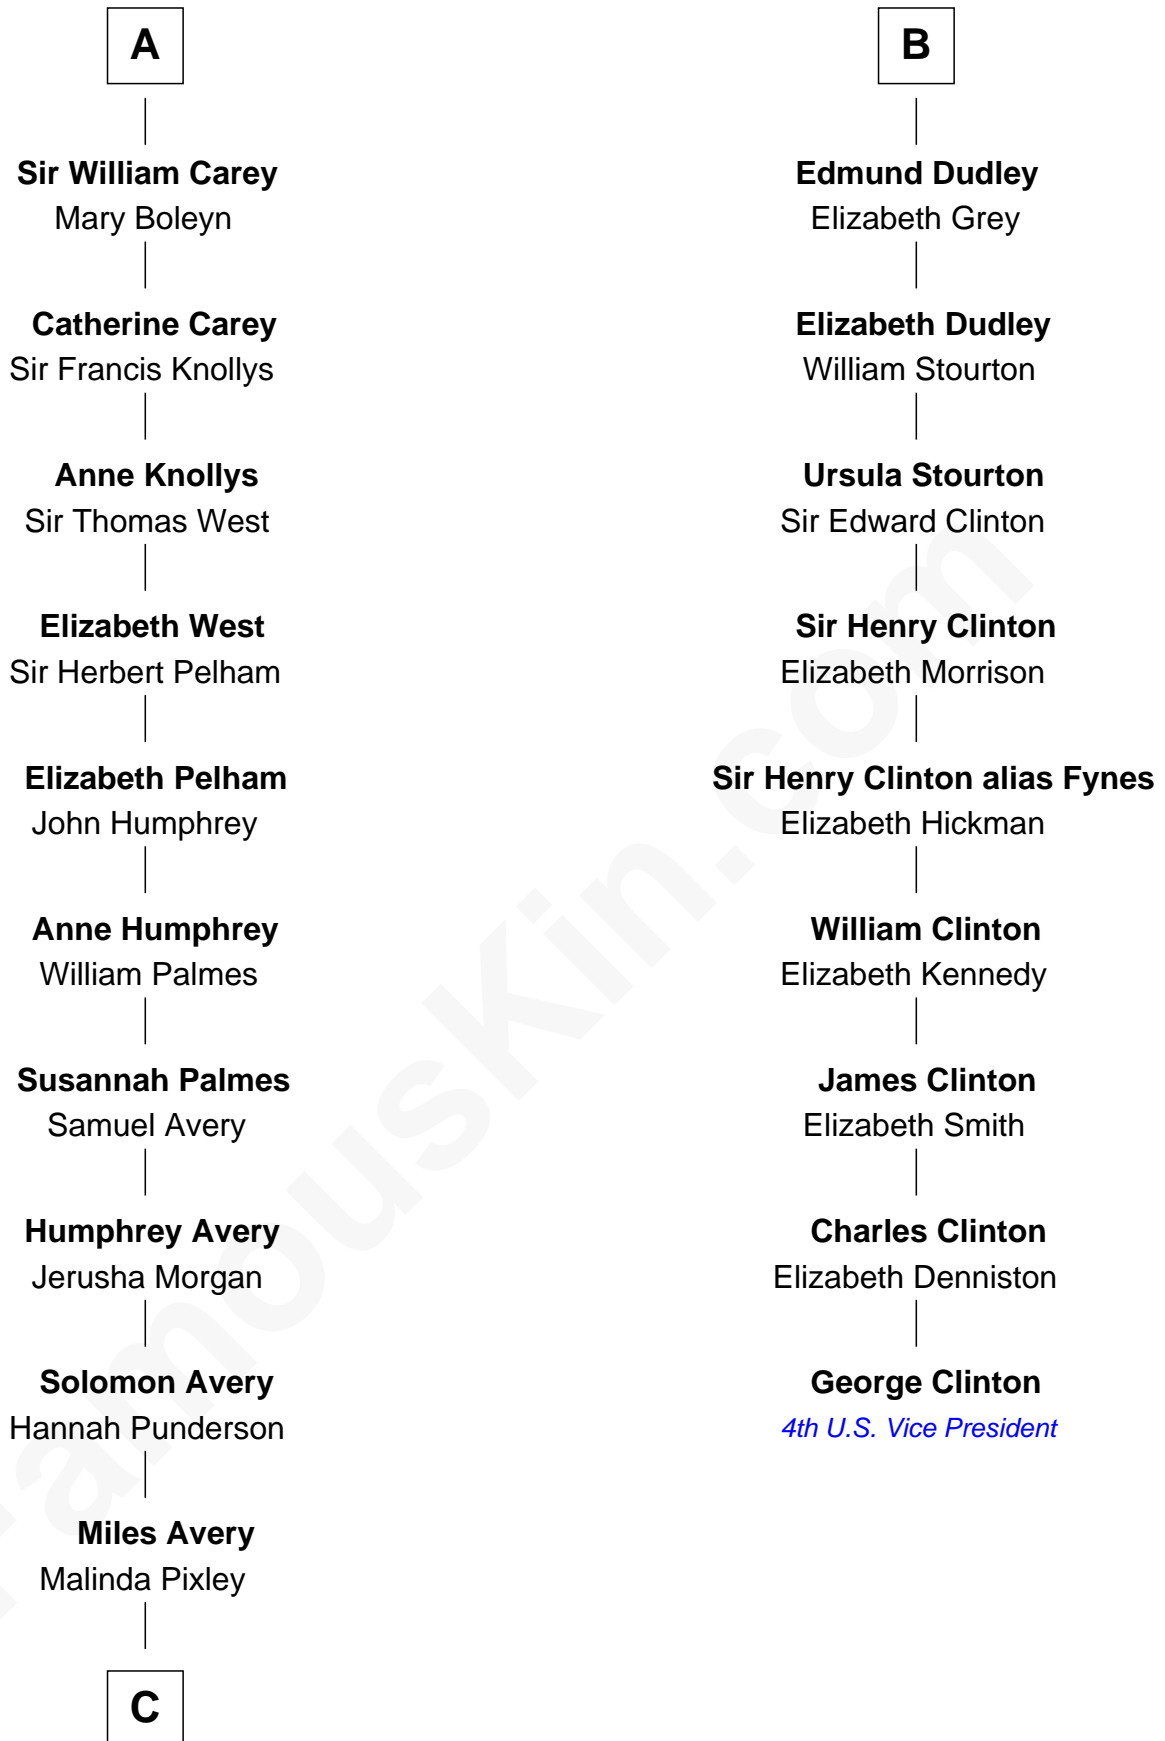

FamousKin.com Relationship Chart of

Nelson Rockefeller
41st U.S. Vice-President

15th cousin 6 times removed of

George Clinton
4th U.S. Vice President

Sir Hugh le Despencer
Isabella de Beauchamp

C

—
Lucy Avery

Godfrey Lewis Rockefeller

—
William Avery Rockefeller

Eliza Davison

—
John Davison Rockefeller

Laura Celestia Spelman

—
John Davison Rockefeller

Abby Greene Aldrich

—
Nelson Rockefeller

41st U.S. Vice-President

FamousKin.com