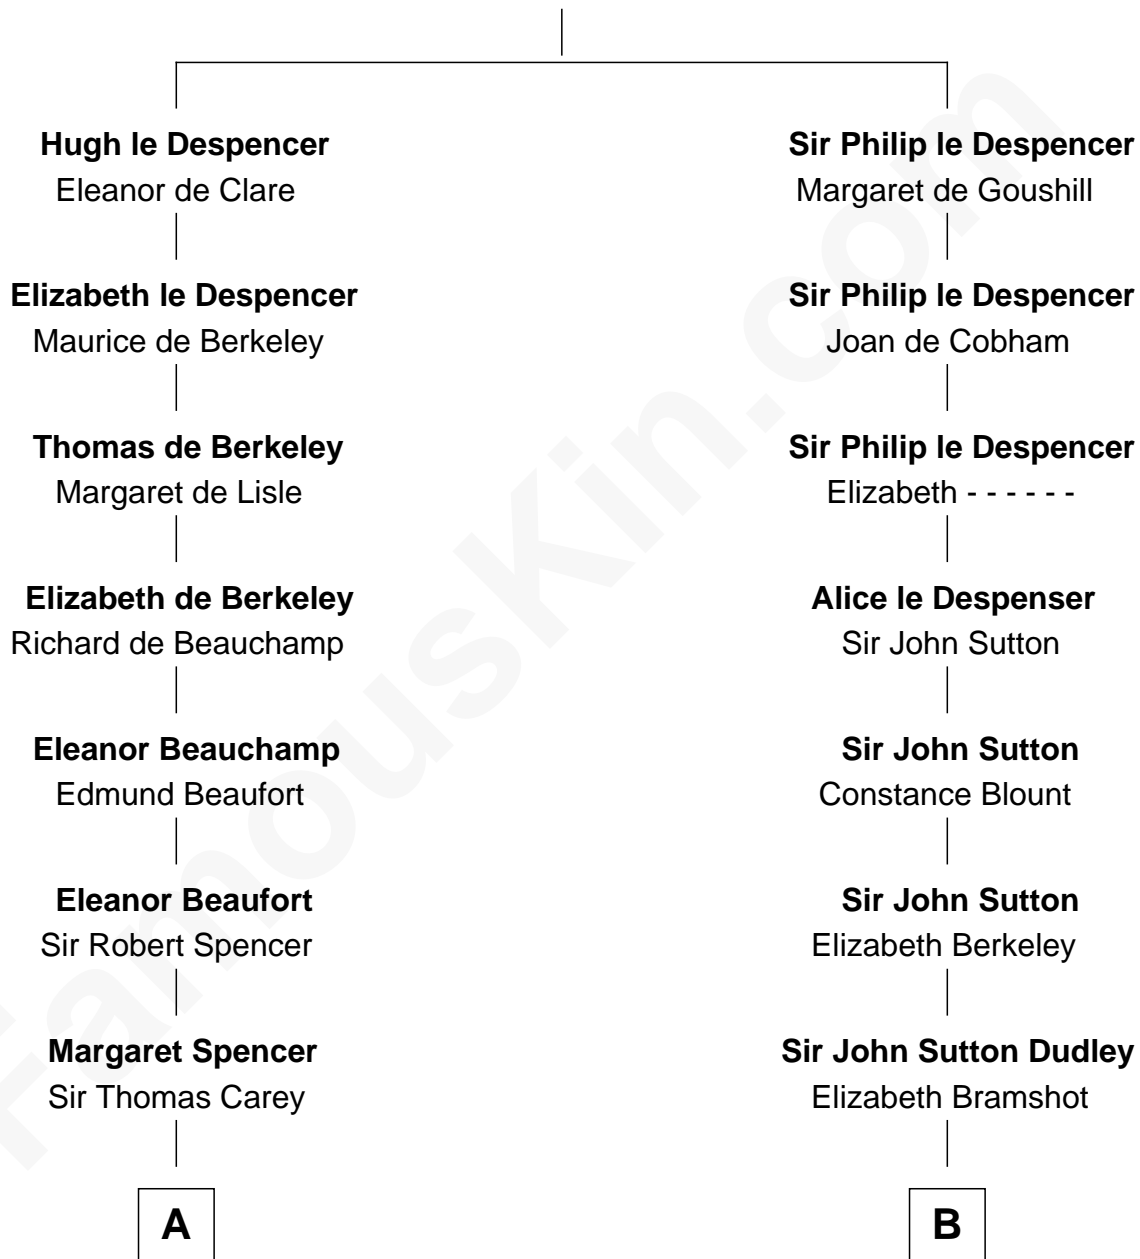

FamousKin.com Relationship Chart of

Nelson Rockefeller
41st U.S. Vice-President

15th cousin 6 times removed of

George Clinton
4th U.S. Vice President

Sir Hugh le Despencer
Isabella de Beauchamp

C

—
Lucy Avery

Godfrey Lewis Rockefeller

—
William Avery Rockefeller

Eliza Davison

—
John Davison Rockefeller

Laura Celestia Spelman

—
John Davison Rockefeller

Abby Greene Aldrich

—
Nelson Rockefeller

41st U.S. Vice-President

FamousKin.com