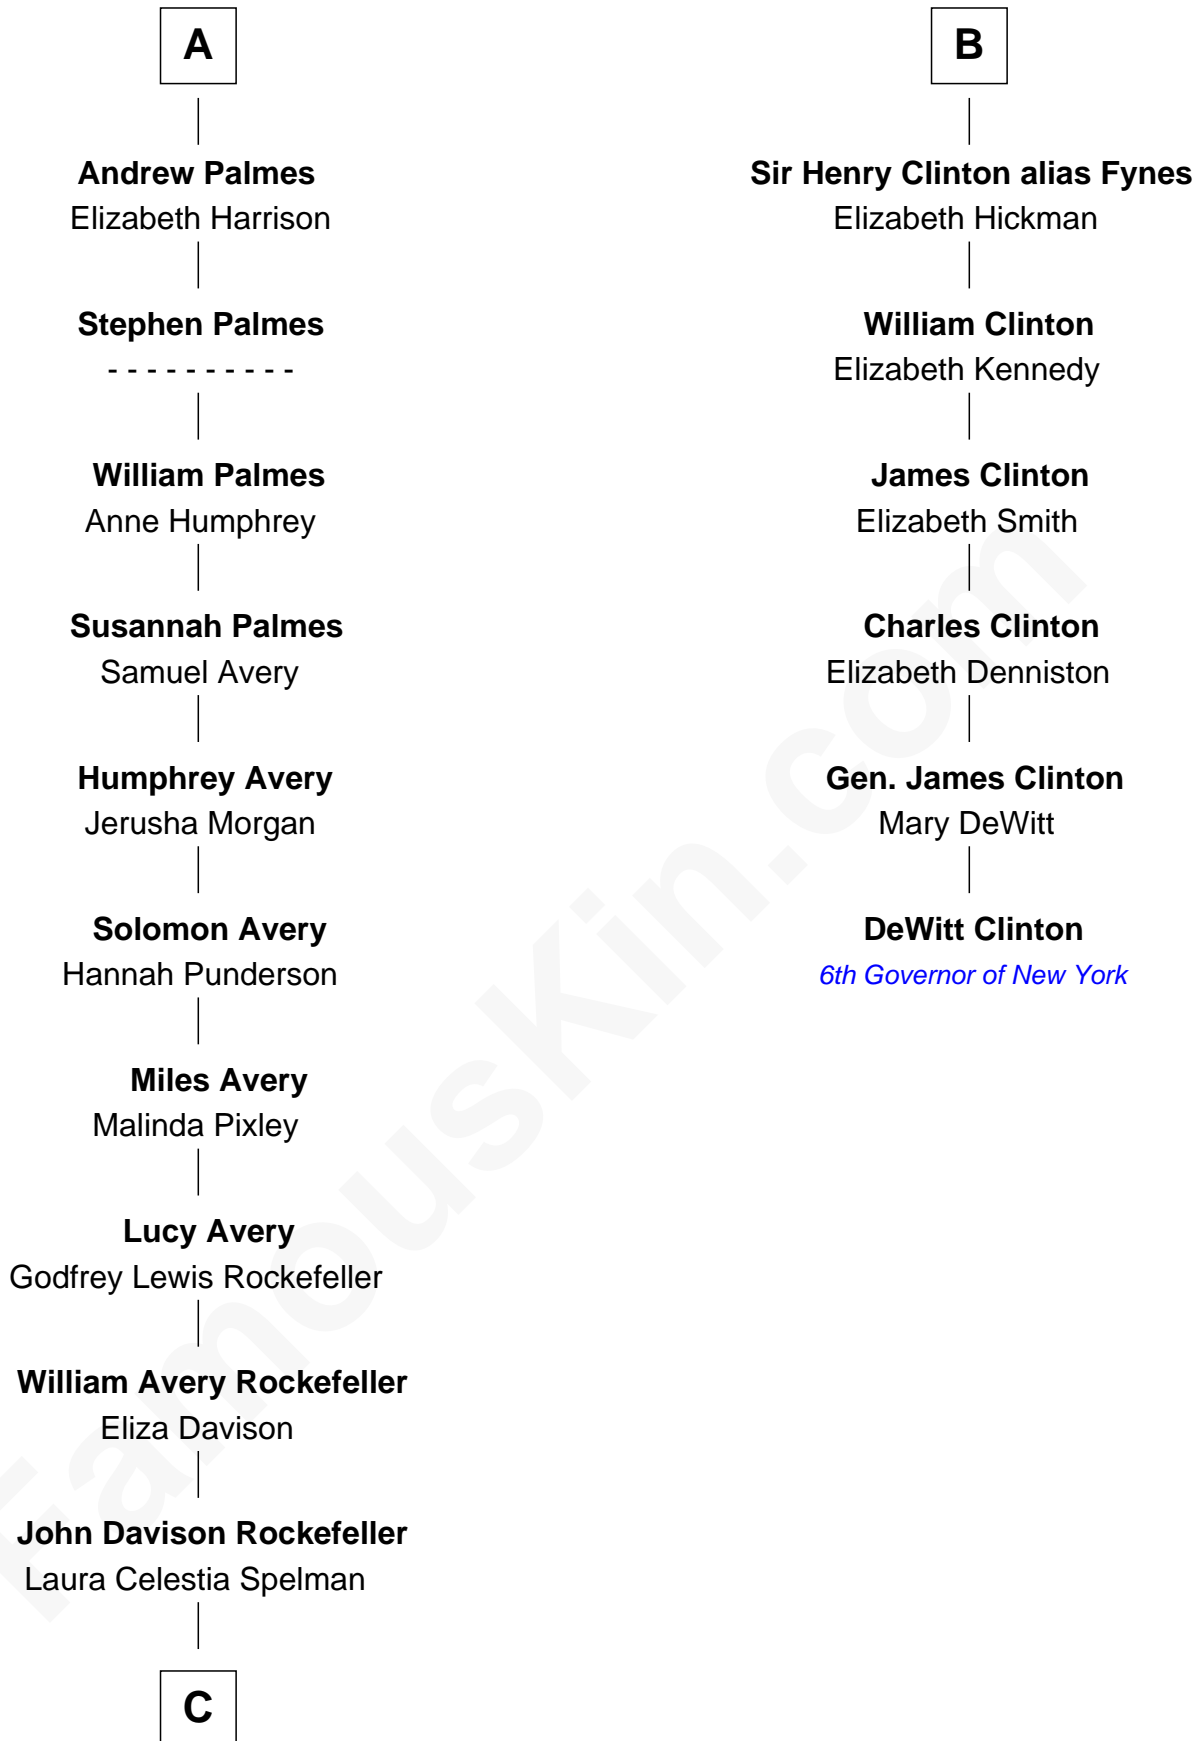

# FamousKin.com Relationship Chart of

**Nelson Rockefeller**  
41st U.S. Vice-President

12th cousin 6 times removed of

**DeWitt Clinton**  
6th Governor of New York

**Sir Walter Blount**  
Sancha de Ayala

**Sir Thomas Blount**  
Margaret de Gresley

**Constance Blount**  
Sir John Sutton

**Sir Walter Blount**  
Helena Byron

**Sir John Sutton**  
Elizabeth Berkeley

**Sir William Blount**  
Margaret Echyngam

**Sir John Sutton Dudley**  
Elizabeth Bramshot

**Elizabeth Blount**  
Sir Andrews de Windsor

**Edmund Dudley**  
Elizabeth Grey

**Anne Windsor**  
Sir Roger Corbet

**Elizabeth Dudley**  
William Stourton

**Margaret Corbet**  
Sir Francis Palmes

**Ursula Stourton**  
Sir Edward Clinton

**Sir Francis Palmes**  
Mary Hadnall

**Sir Henry Clinton**  
Elizabeth Morrison

**A**

**B**

**C**

—  
**John Davison Rockefeller**

Abby Greene Aldrich

—  
**Nelson Rockefeller**