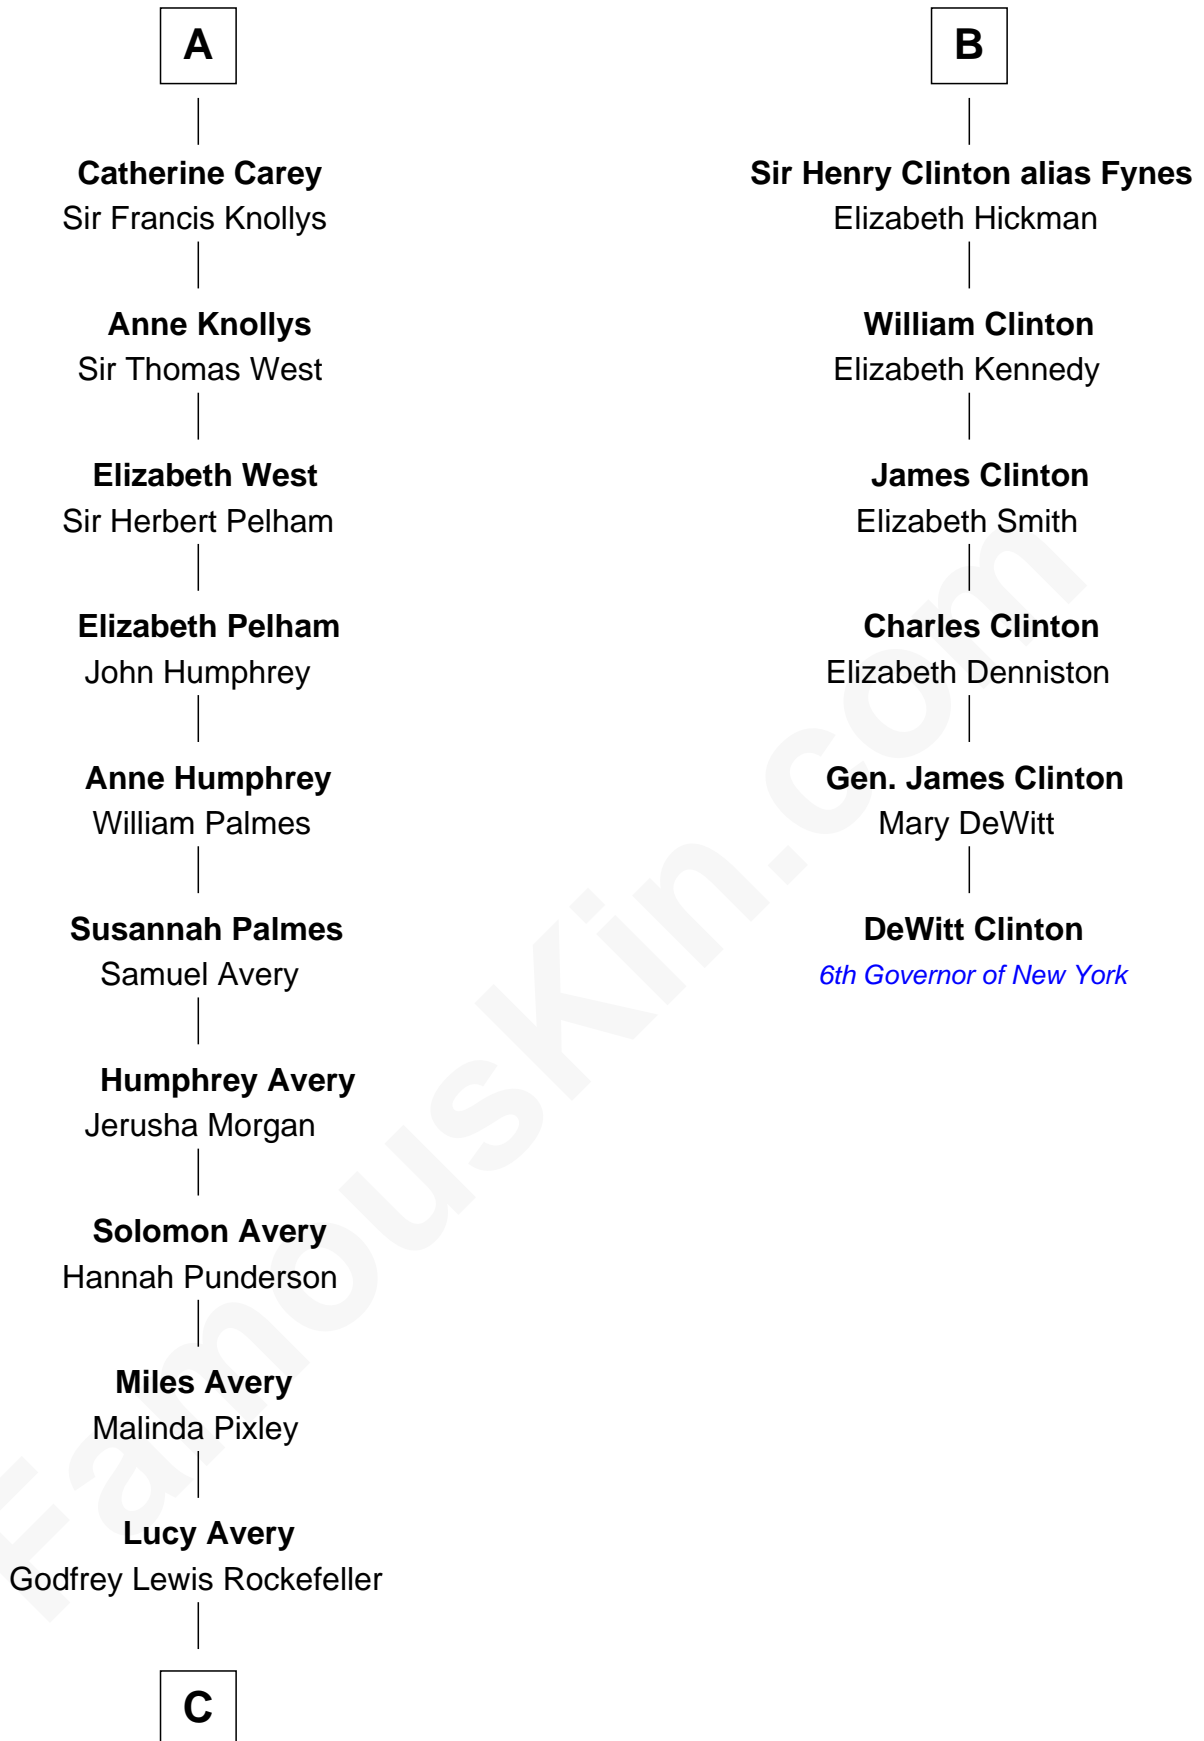

# FamousKin.com Relationship Chart of

**Nelson Rockefeller**

41st U.S. Vice-President

12th cousin 8 times removed of

**DeWitt Clinton**

6th Governor of New York

**Thomas de Berkeley**

*with wife*  
Margaret de Mortimer

**Elizabeth de Berkeley**  
Richard de Beauchamp

**Sir John Sutton Dudley**  
Elizabeth Bramshot

**Eleanor Beauchamp**  
Edmund Beaufort

**Edmund Dudley**  
Elizabeth Grey

**Eleanor Beaufort**  
Sir Robert Spencer

**Elizabeth Dudley**  
William Stourton

**Margaret Spencer**  
Sir Thomas Carey

**Ursula Stourton**  
Sir Edward Clinton

**Sir William Carey**  
Mary Boleyn

**Sir Henry Clinton**  
Elizabeth Morrison

**A**

**B**

**C**

William Avery Rockefeller

Eliza Davison

John Davison Rockefeller

Laura Celestia Spelman

John Davison Rockefeller

Abby Greene Aldrich