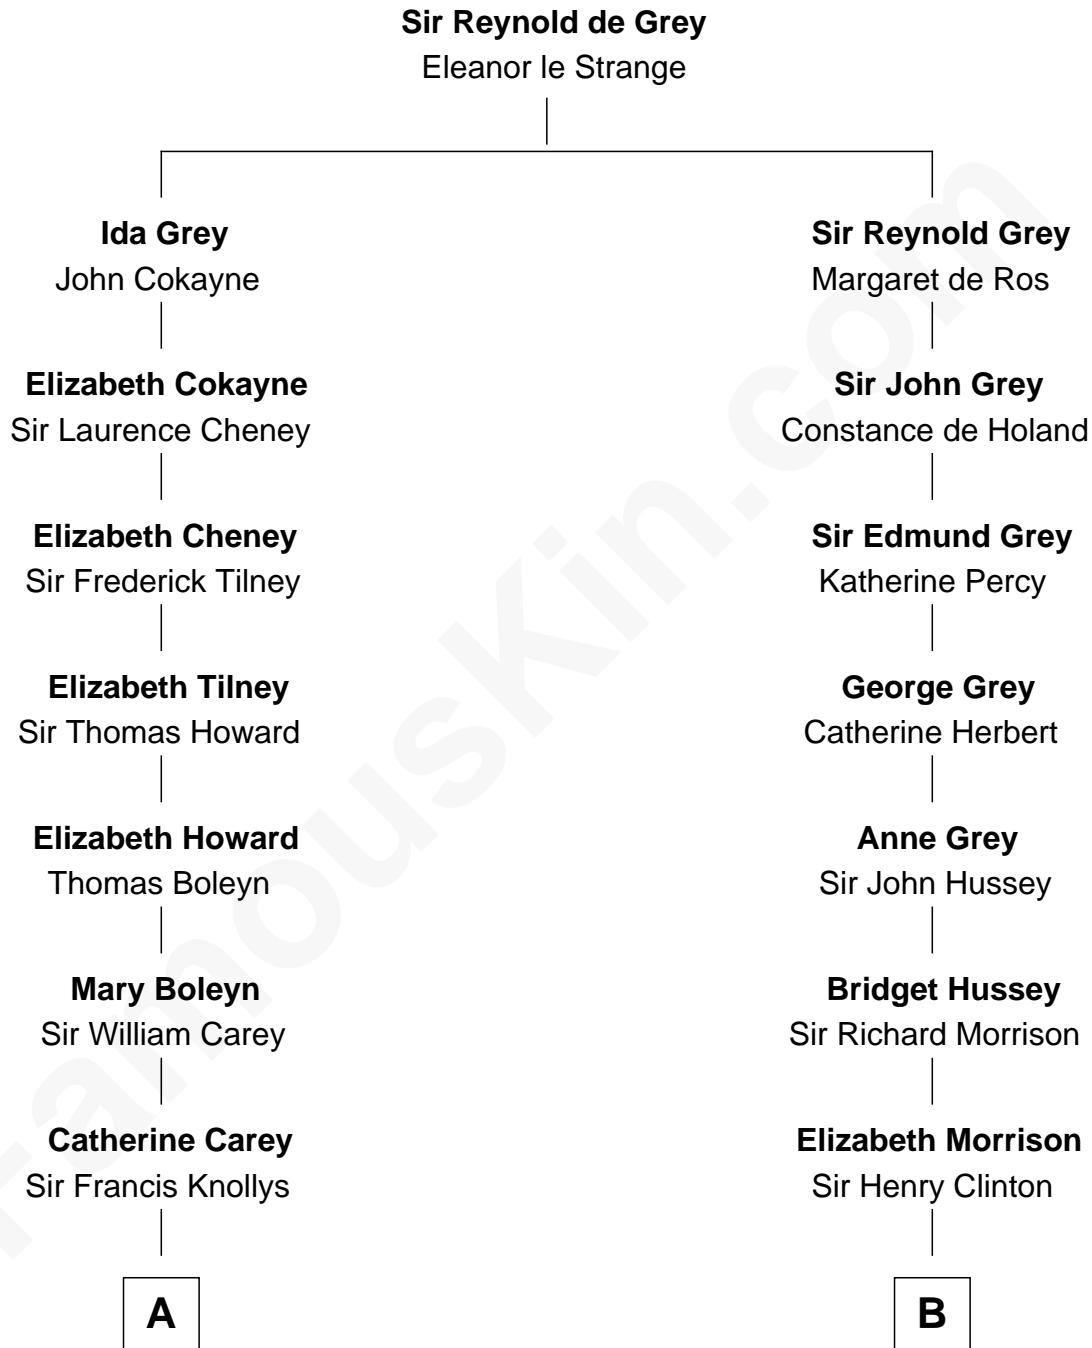

FamousKin.com Relationship Chart of

Nelson Rockefeller

41st U.S. Vice-President

12th cousin 7 times removed of

DeWitt Clinton

6th Governor of New York

C

John Davison Rockefeller

Laura Celestia Spelman

John Davison Rockefeller

Abby Greene Aldrich

Nelson Rockefeller

41st U.S. Vice-President

FamousKin.com