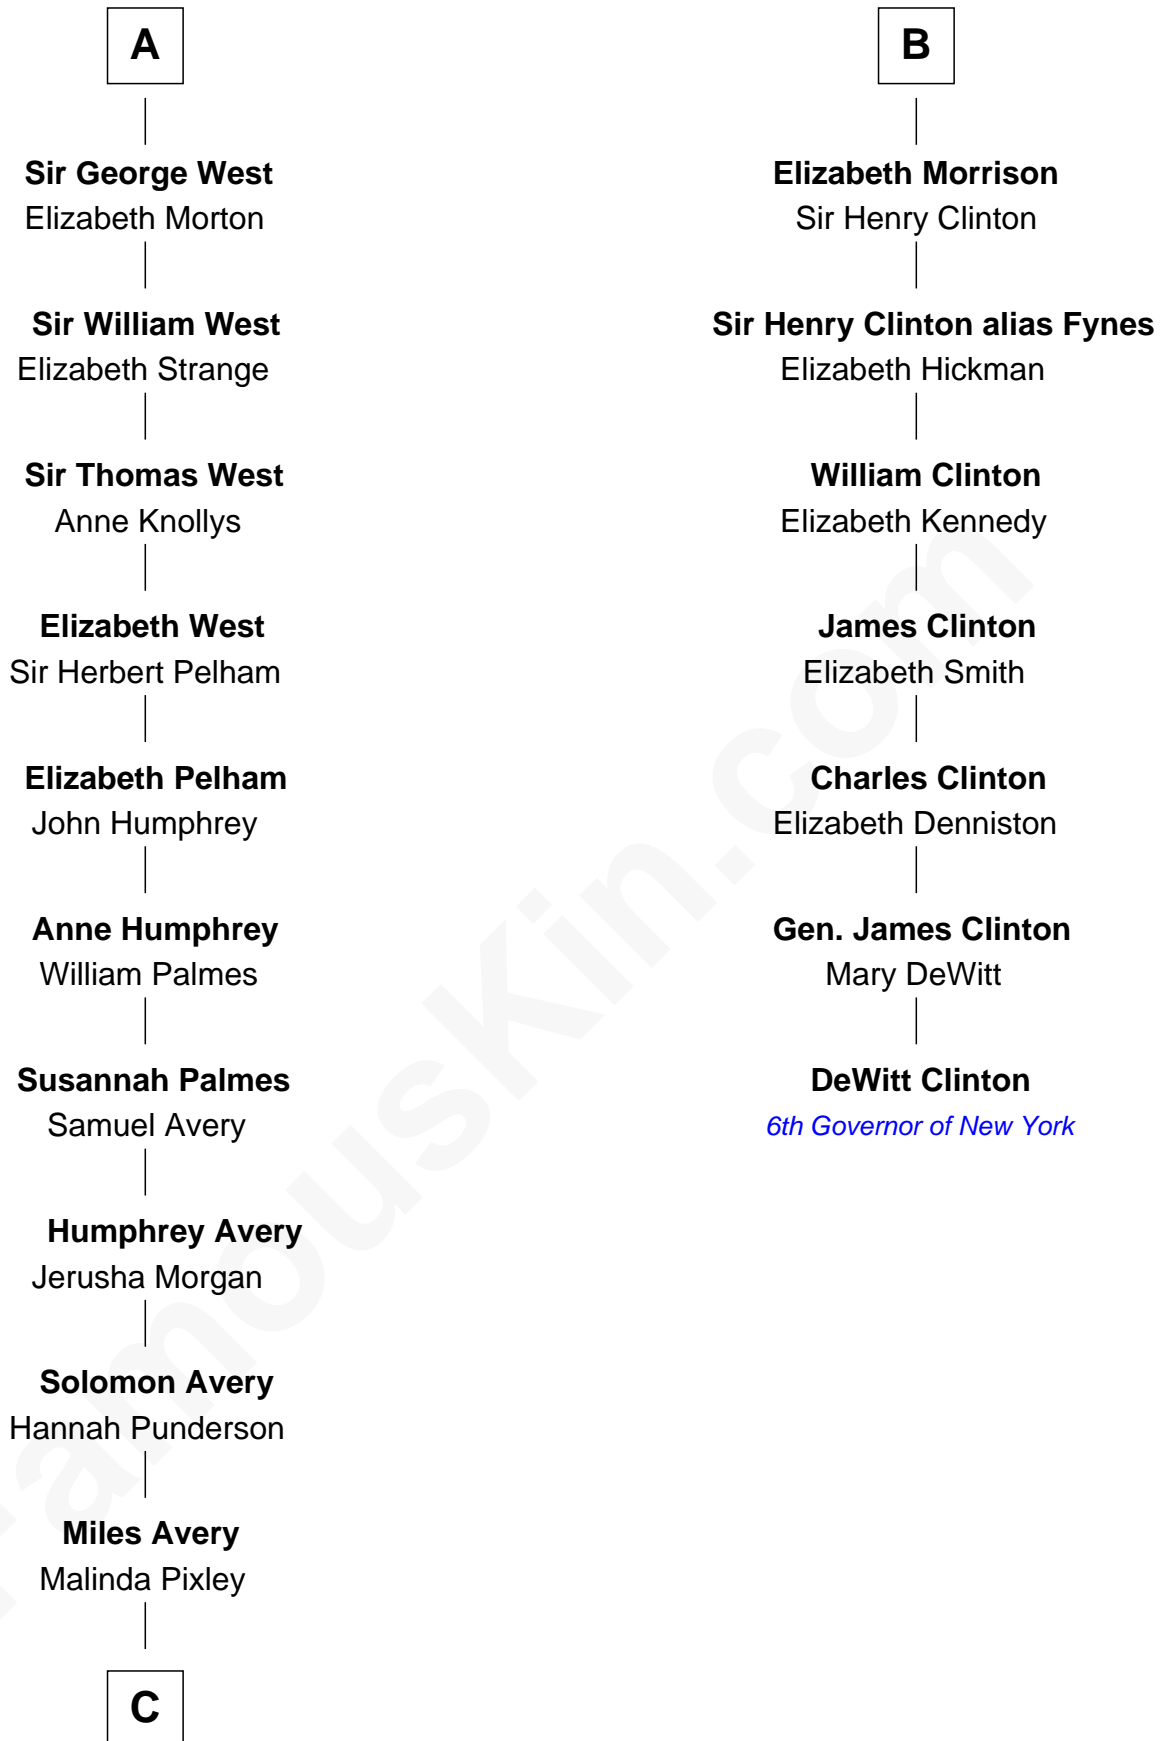

FamousKin.com
Relationship Chart of
Nelson Rockefeller
41st U.S. Vice-President

13th cousin 8 times removed of

DeWitt Clinton
6th Governor of New York

C

—
Lucy Avery

Godfrey Lewis Rockefeller

—
William Avery Rockefeller

Eliza Davison

—
John Davison Rockefeller

Laura Celestia Spelman

—
John Davison Rockefeller

Abby Greene Aldrich

—
Nelson Rockefeller

41st U.S. Vice-President

FamousKin.com