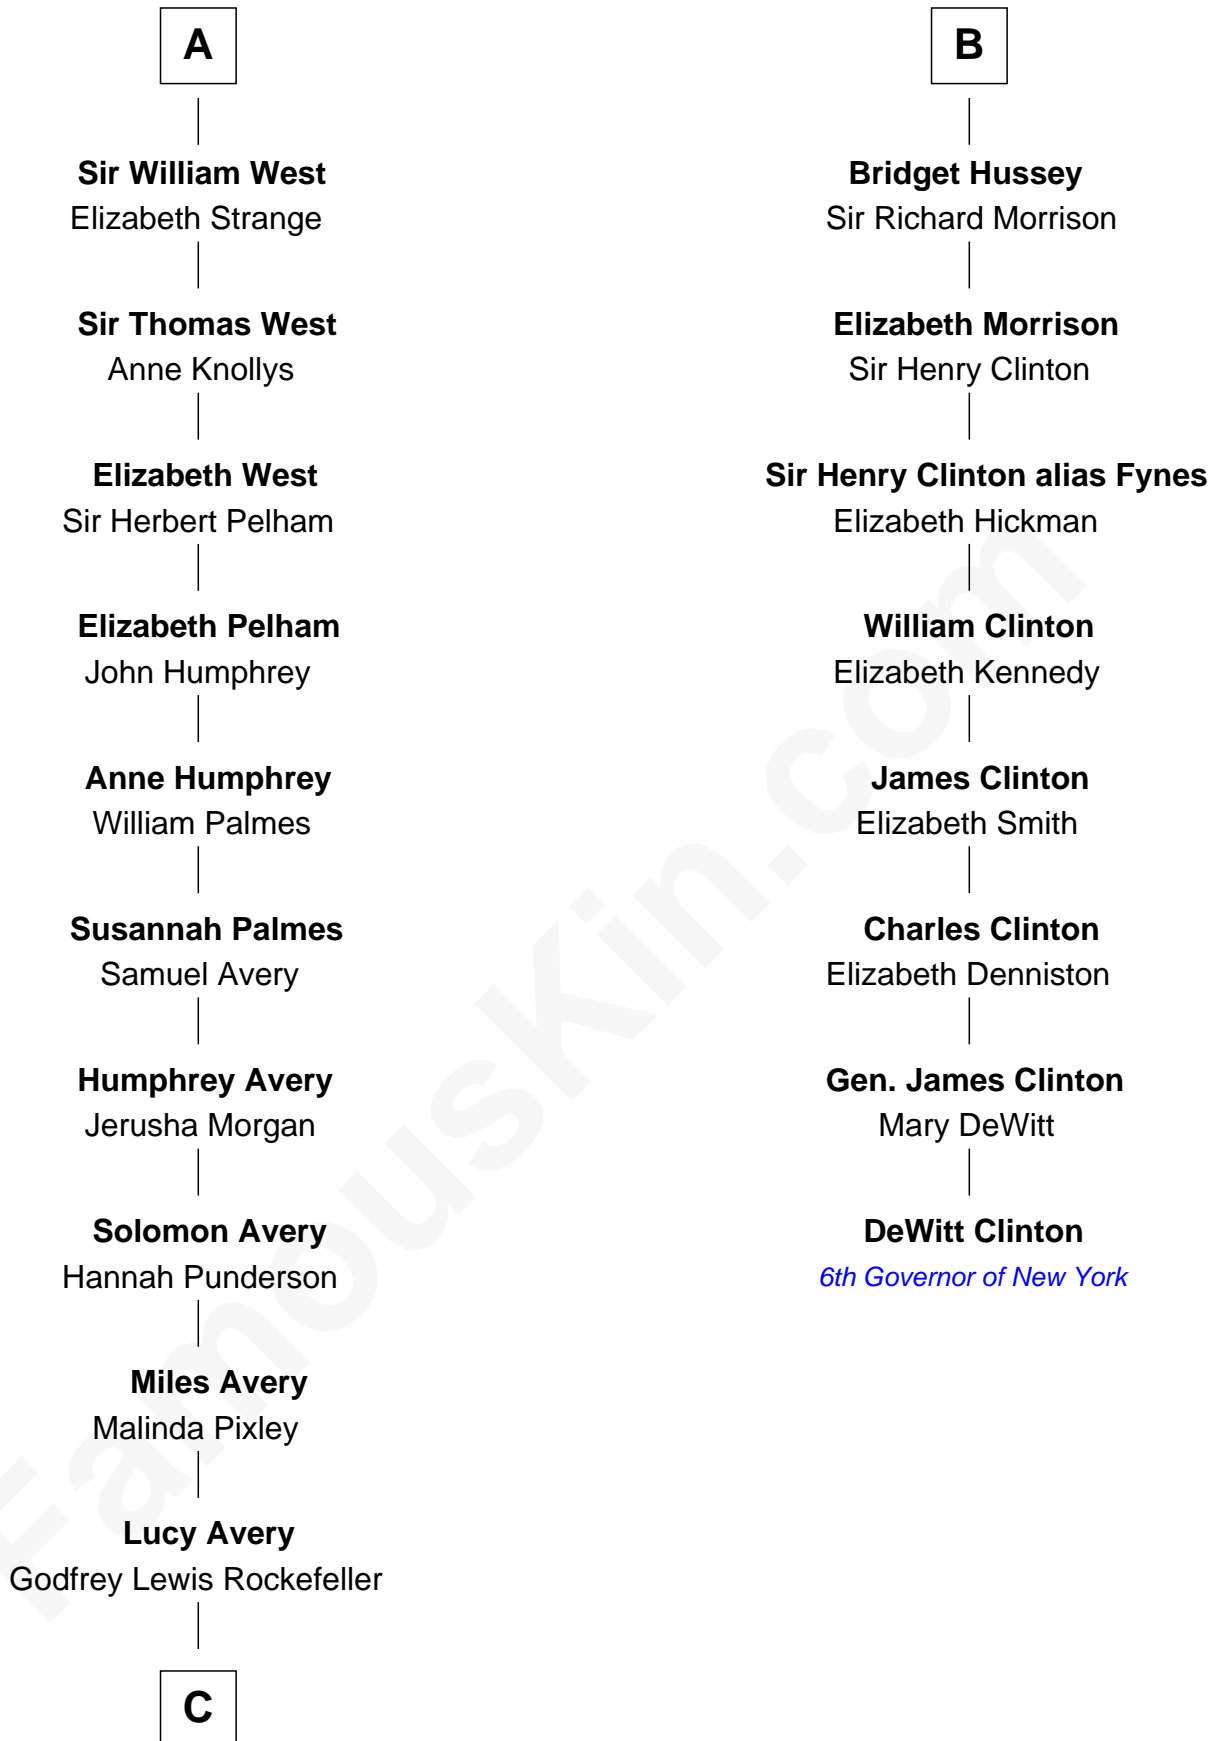

Joan of Lancaster

John de Mowbray

Eleanor Mowbray

Roger de la Warre

Joan de la Warre

Sir Thomas West

Sir Reynold West

Margaret Thorley

Sir Richard West

Katherine Hungerford

Sir Thomas West

Eleanor Copley

Sir George West

Elizabeth Morton

A

Henry of Lancaster

Katherine Percy

George Grey

Catherine Herbert

Anne Grey

Sir John Hussey

B

C

William Avery Rockefeller

Eliza Davison

John Davison Rockefeller

Laura Celestia Spelman

John Davison Rockefeller

Abby Greene Aldrich

Nelson Rockefeller

41st U.S. Vice-President

FamousKin.com