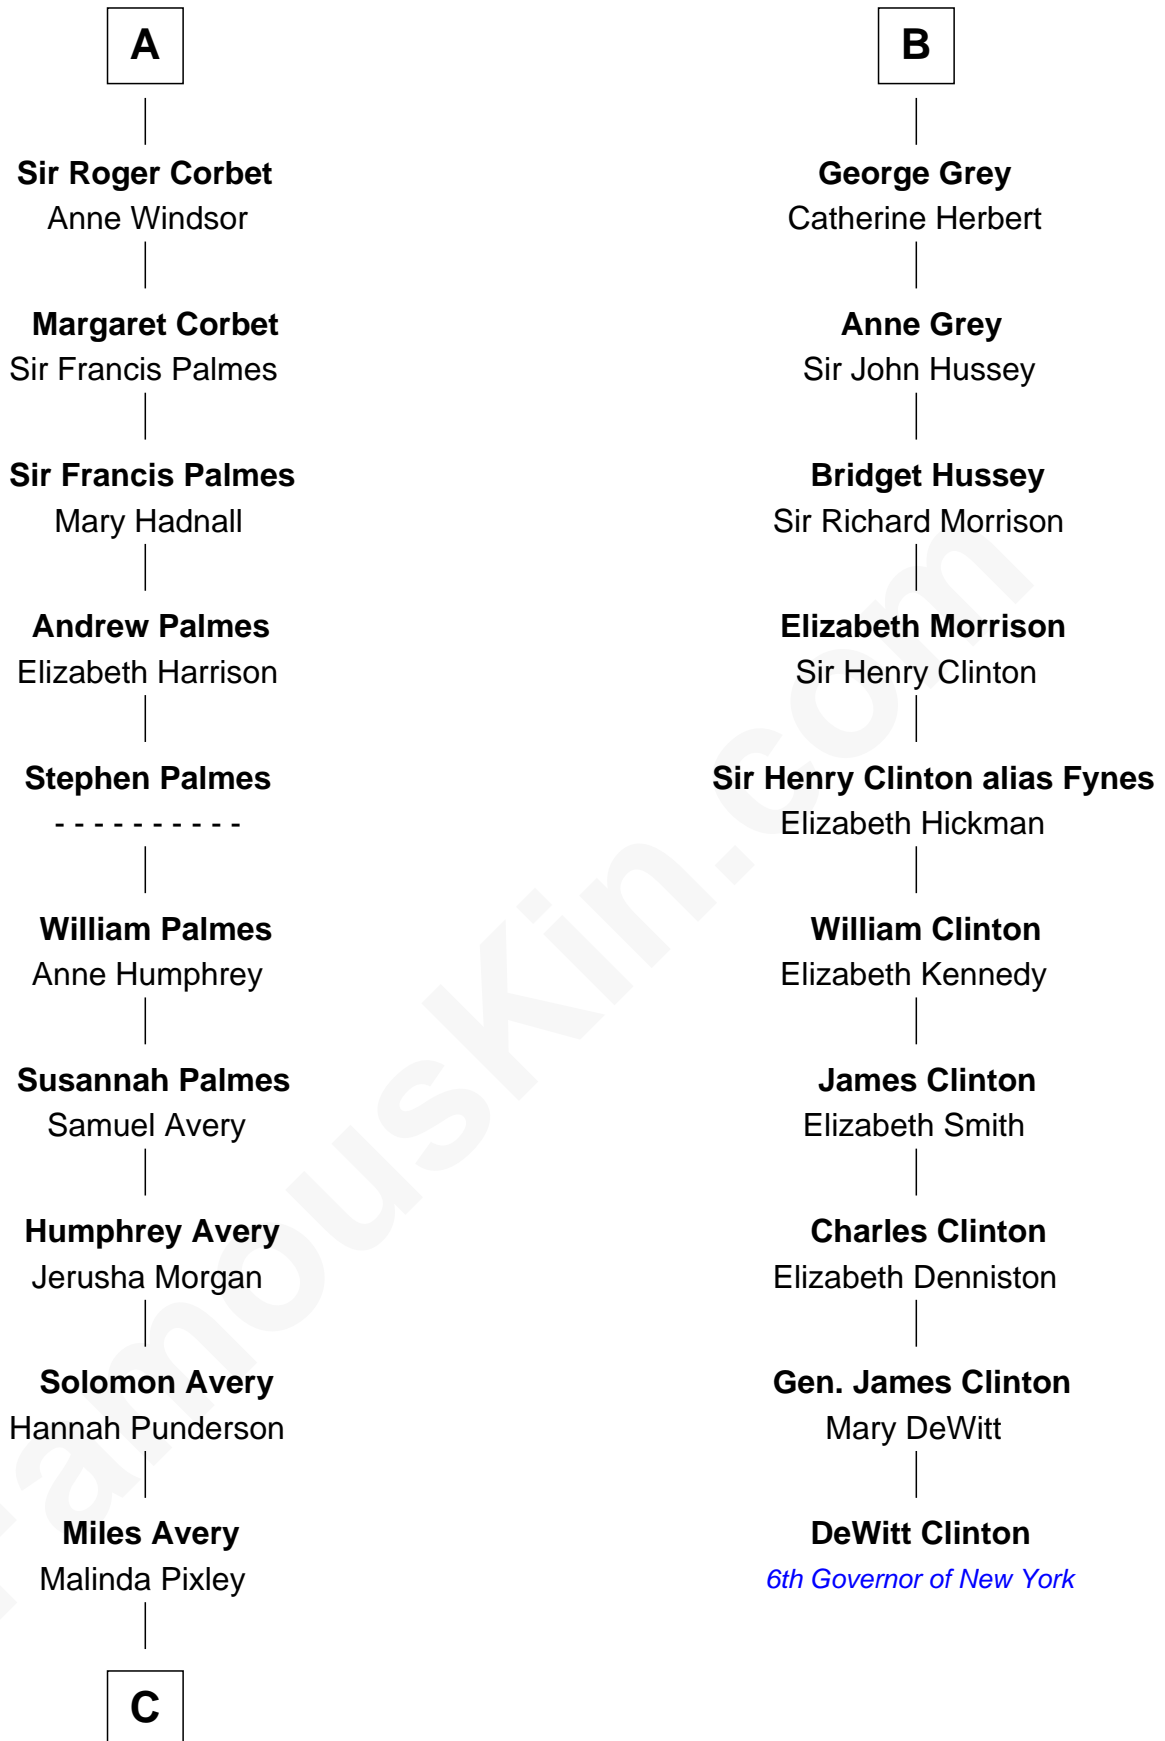

# FamousKin.com Relationship Chart of

**Nelson Rockefeller**

*41st U.S. Vice-President*

16th cousin 5 times removed of

**DeWitt Clinton**

*6th Governor of New York*

**William de Beauchamp**

Maud FitzJohn

**C**

—  
**Lucy Avery**

Godfrey Lewis Rockefeller

—  
**William Avery Rockefeller**

Eliza Davison

—  
**John Davison Rockefeller**

Laura Celestia Spelman

—  
**John Davison Rockefeller**

Abby Greene Aldrich

—  
**Nelson Rockefeller**

*41st U.S. Vice-President*

FamousKin.com