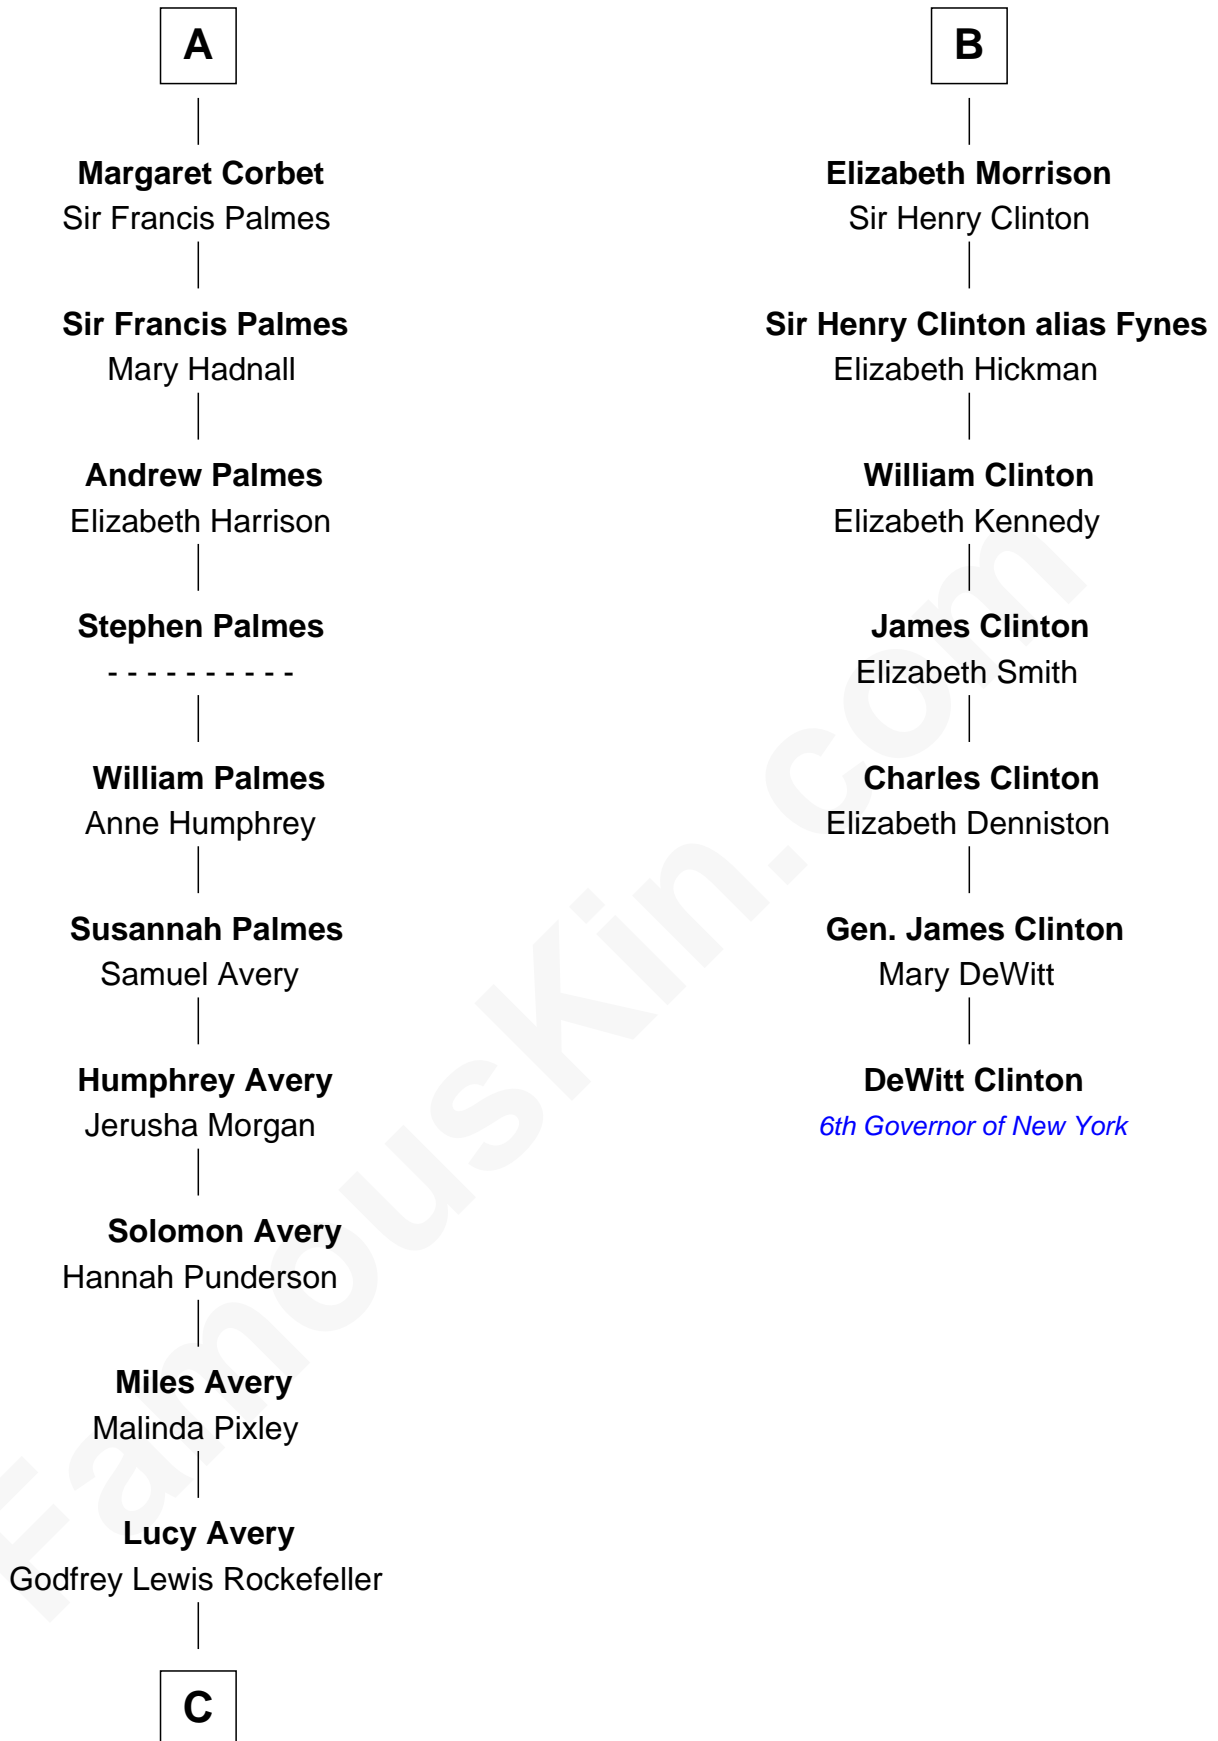

FamousKin.com Relationship Chart of

Nelson Rockefeller
41st U.S. Vice-President

13th cousin 7 times removed of

DeWitt Clinton
6th Governor of New York

Sir William de Ros
Margery de Badlesmere

C

|
William Avery Rockefeller

Eliza Davison

|
John Davison Rockefeller

Laura Celestia Spelman

|
John Davison Rockefeller

Abby Greene Aldrich

|
Nelson Rockefeller

41st U.S. Vice-President

FamousKin.com