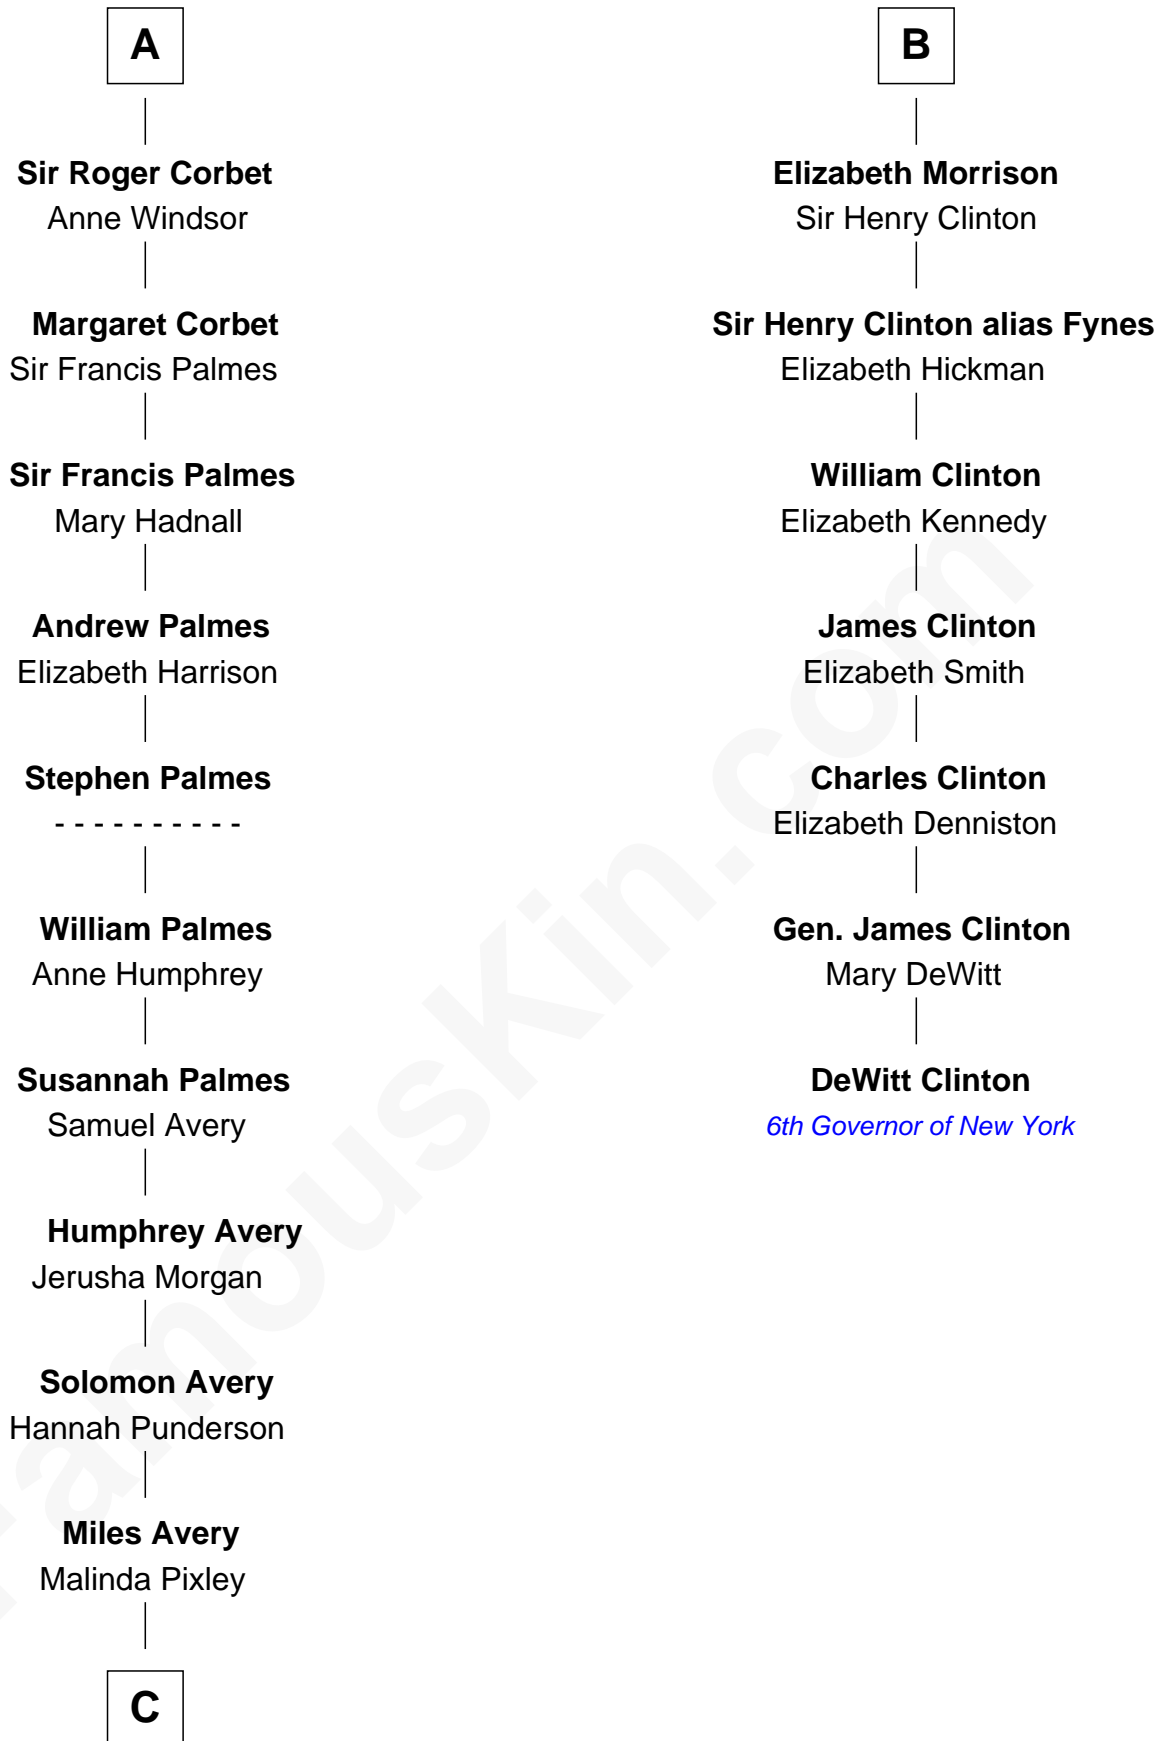

FamousKin.com
Relationship Chart of
Nelson Rockefeller
41st U.S. Vice-President

13th cousin 8 times removed of
DeWitt Clinton
6th Governor of New York

C

—
Lucy Avery

Godfrey Lewis Rockefeller

—
William Avery Rockefeller

Eliza Davison

—
John Davison Rockefeller

Laura Celestia Spelman

—
John Davison Rockefeller

Abby Greene Aldrich

—
Nelson Rockefeller

41st U.S. Vice-President

FamousKin.com