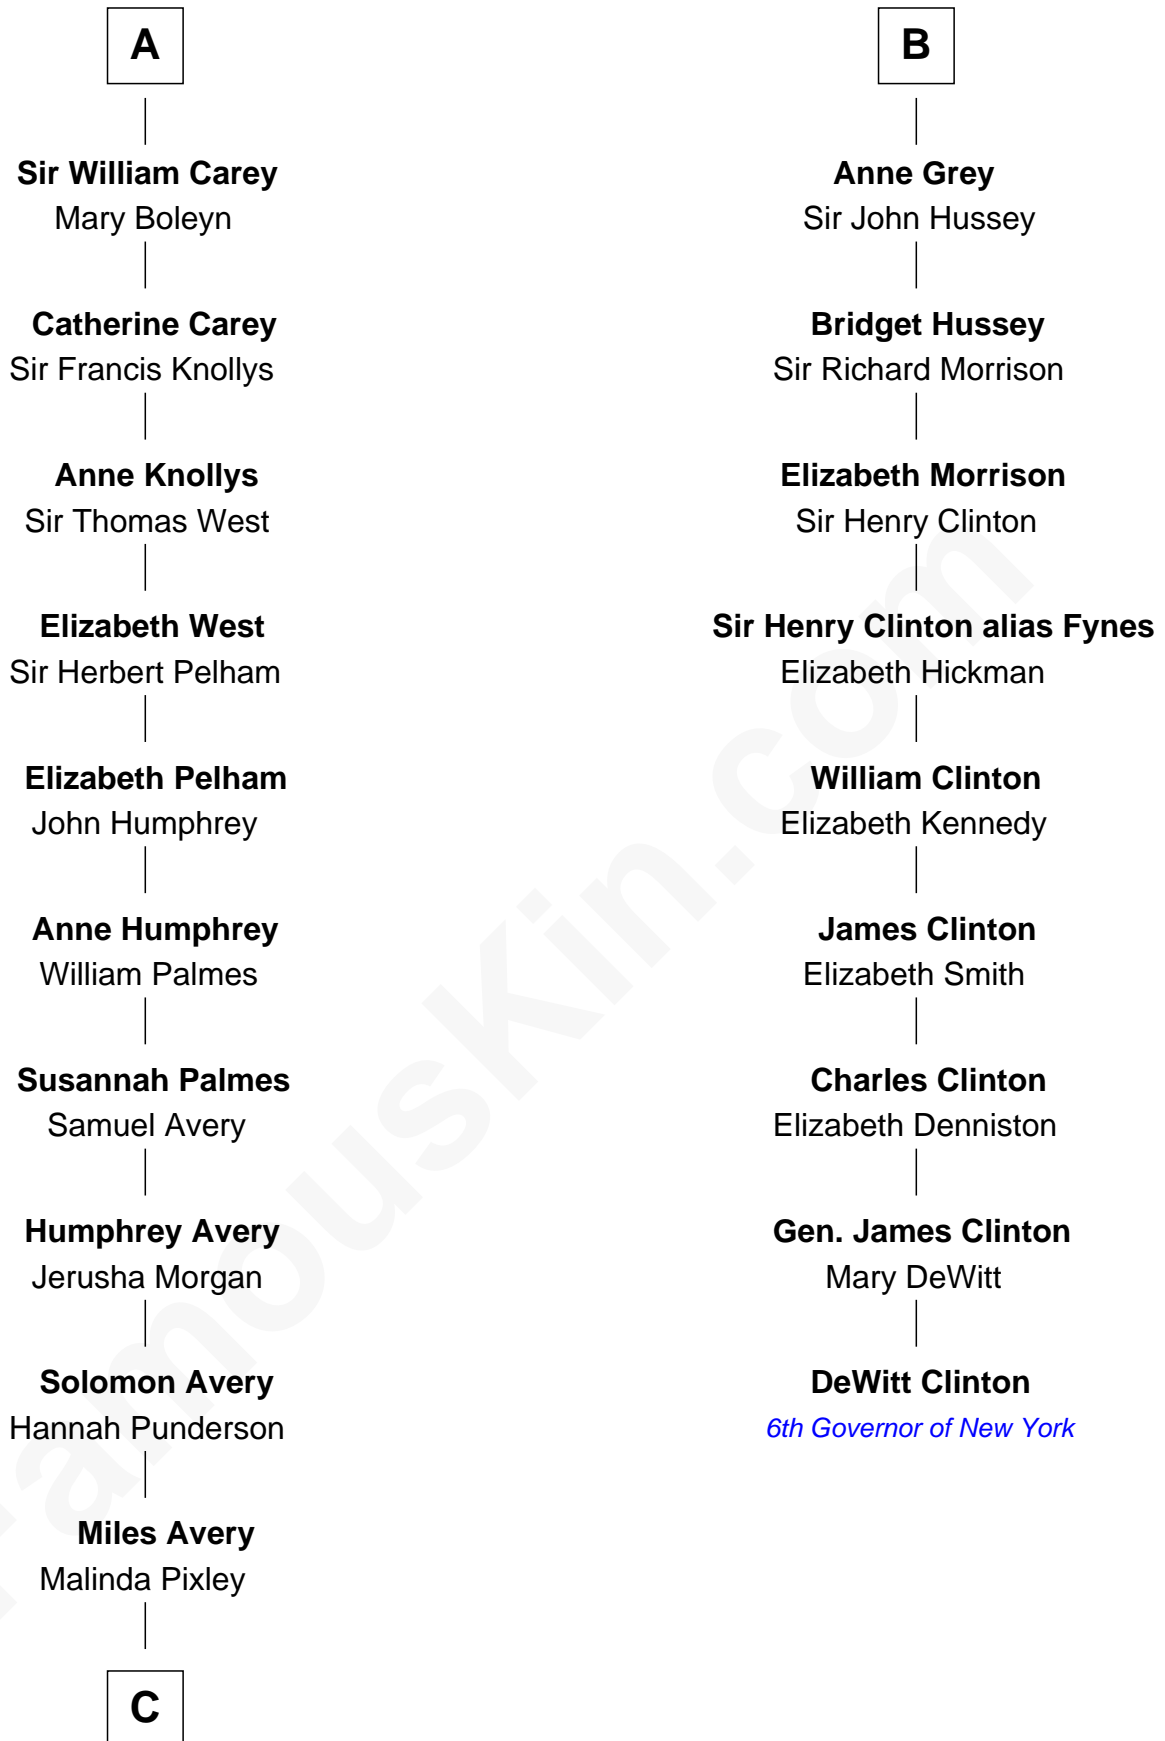

FamousKin.com Relationship Chart of

Nelson Rockefeller

41st U.S. Vice-President

15th cousin 6 times removed of

DeWitt Clinton

6th Governor of New York

Sir Gilbert de Clare

Joan of Acre

C

—
Lucy Avery

Godfrey Lewis Rockefeller

—
William Avery Rockefeller

Eliza Davison

—
John Davison Rockefeller

Laura Celestia Spelman

—
John Davison Rockefeller

Abby Greene Aldrich

—
Nelson Rockefeller

41st U.S. Vice-President

FamousKin.com