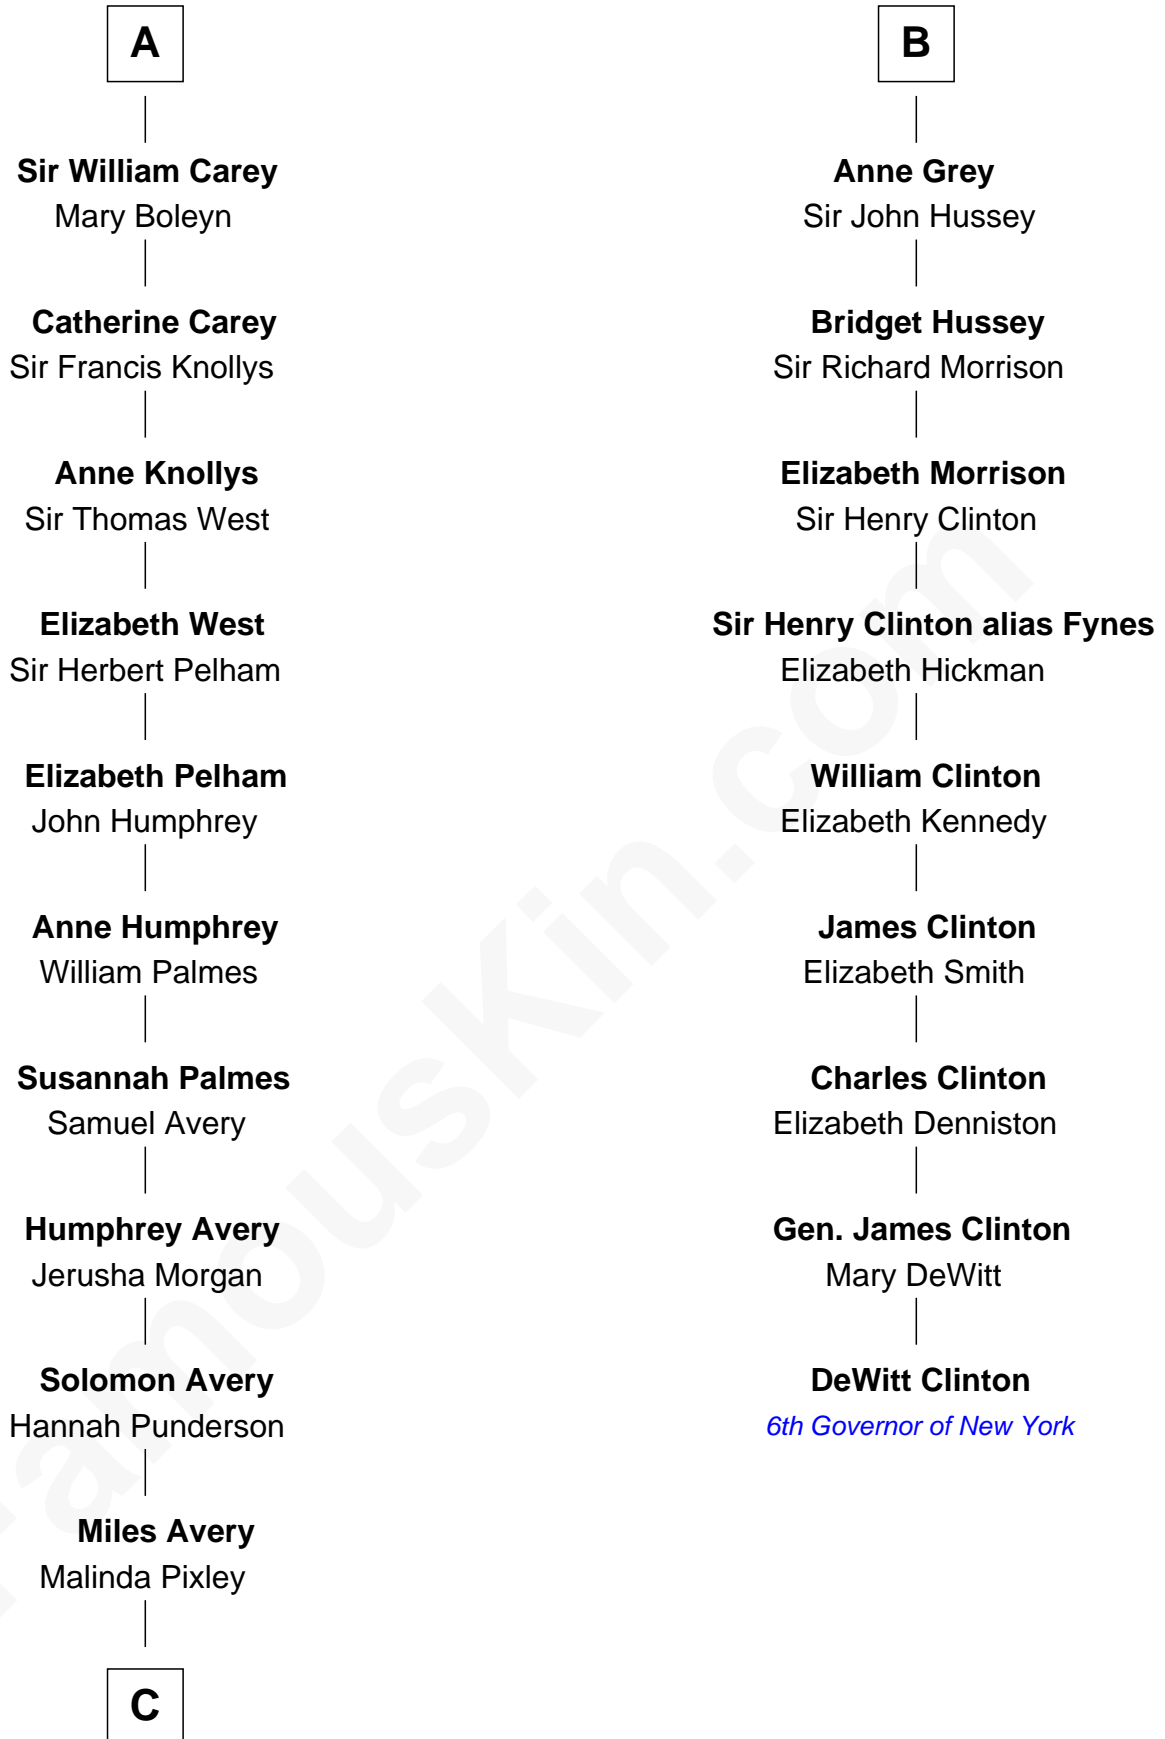

# FamousKin.com Relationship Chart of

**Nelson Rockefeller**

*41st U.S. Vice-President*

15th cousin 6 times removed of

**DeWitt Clinton**

*6th Governor of New York*

**Roger de Mortimer**

Joan de Geneville

**C**

—  
**Lucy Avery**

Godfrey Lewis Rockefeller

—  
**William Avery Rockefeller**

Eliza Davison

—  
**John Davison Rockefeller**

Laura Celestia Spelman

—  
**John Davison Rockefeller**

Abby Greene Aldrich

—  
**Nelson Rockefeller**

*41st U.S. Vice-President*

FamousKin.com