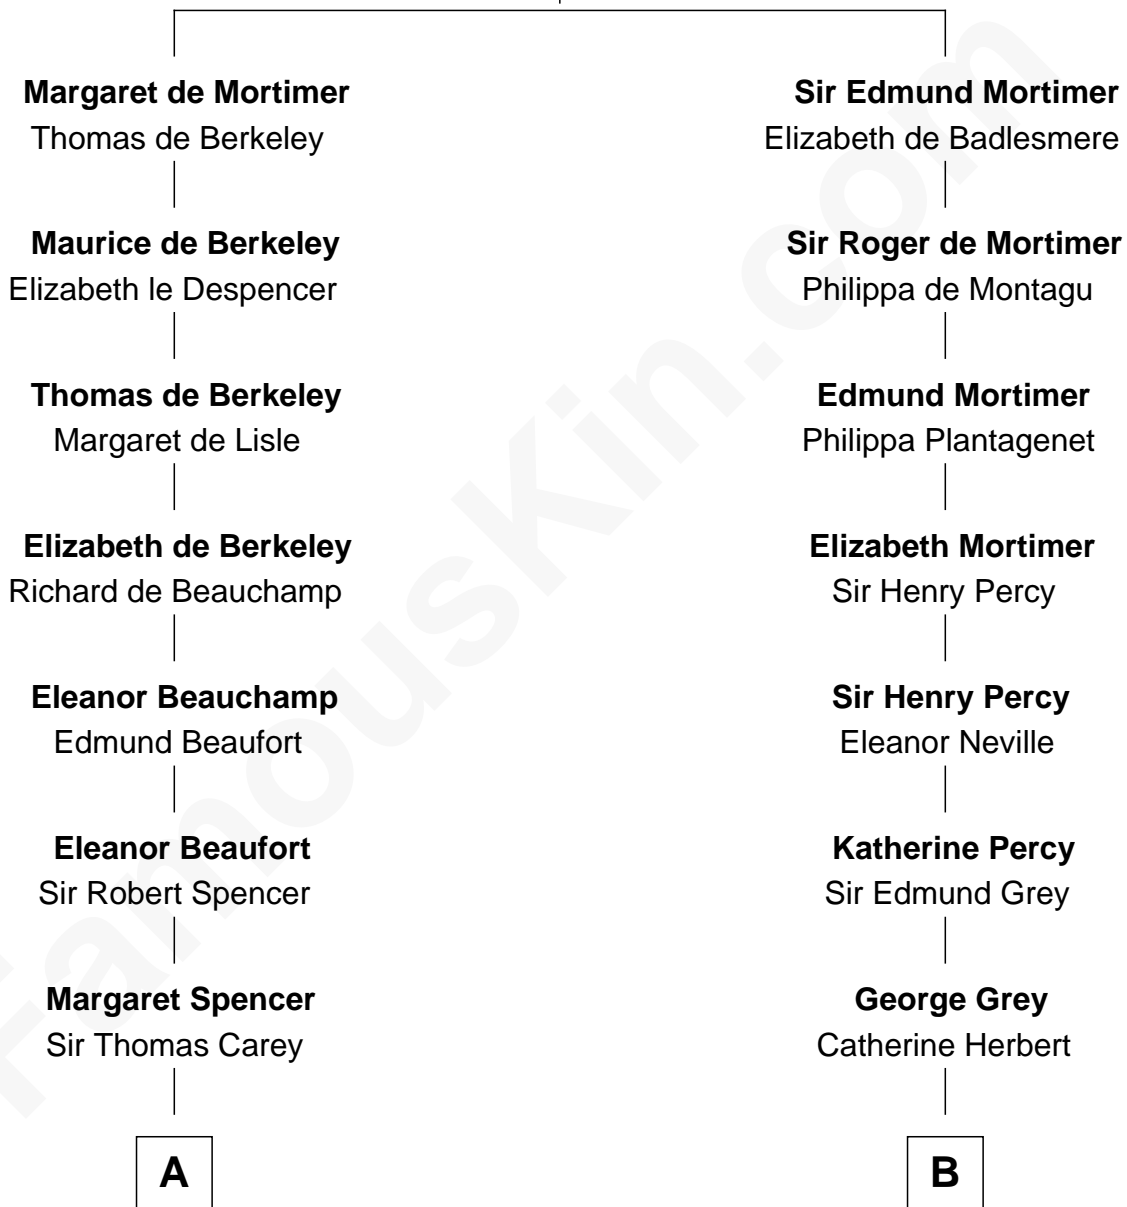

# FamousKin.com Relationship Chart of

**Nelson Rockefeller**

*41st U.S. Vice-President*

15th cousin 6 times removed of

**DeWitt Clinton**

*6th Governor of New York*

**Roger de Mortimer**

Joan de Geneville

**C**

—  
**Lucy Avery**

Godfrey Lewis Rockefeller

—  
**William Avery Rockefeller**

Eliza Davison

—  
**John Davison Rockefeller**

Laura Celestia Spelman

—  
**John Davison Rockefeller**

Abby Greene Aldrich

—  
**Nelson Rockefeller**

*41st U.S. Vice-President*

FamousKin.com