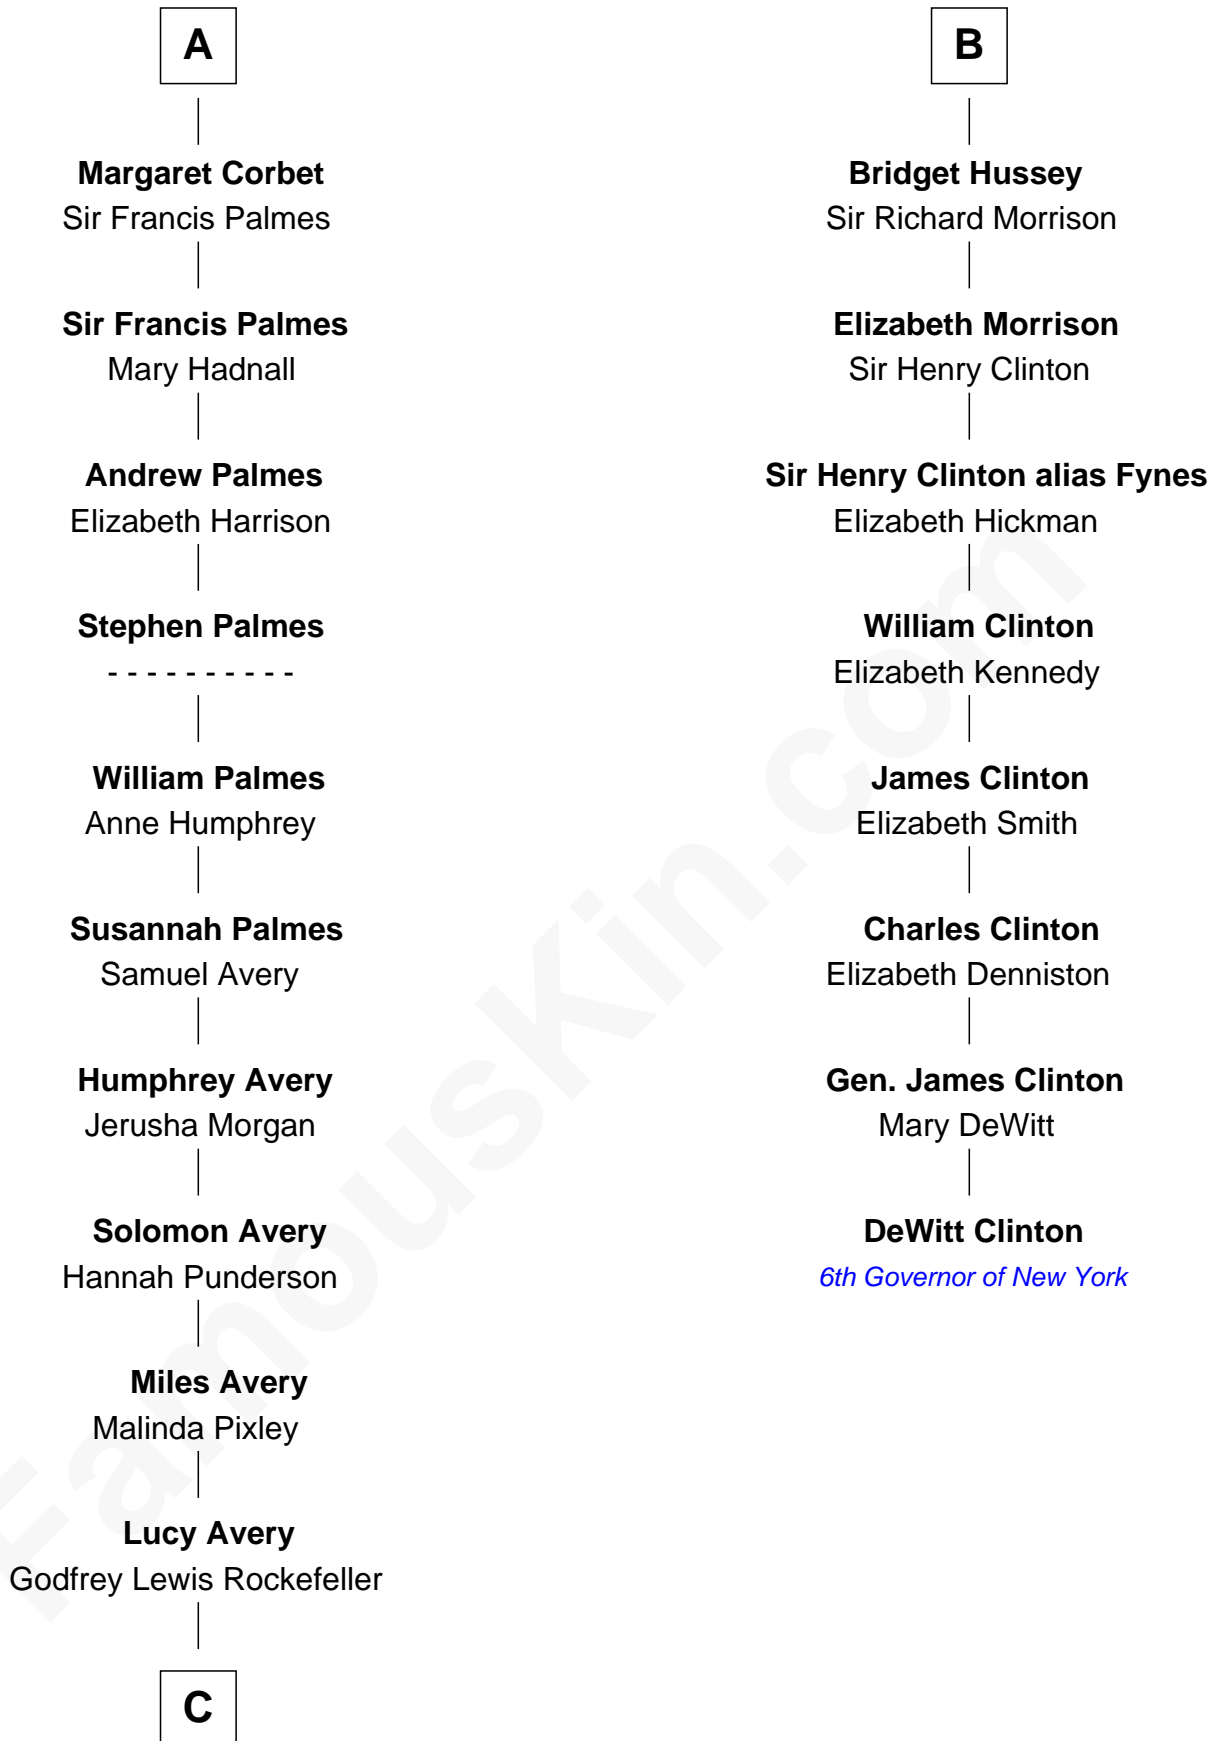

FamousKin.com Relationship Chart of

Nelson Rockefeller

41st U.S. Vice-President

14th cousin 6 times removed of

DeWitt Clinton

6th Governor of New York

C

—
William Avery Rockefeller

Eliza Davison

—
John Davison Rockefeller

Laura Celestia Spelman

—
John Davison Rockefeller

Abby Greene Aldrich

—
Nelson Rockefeller

41st U.S. Vice-President

FamousKin.com