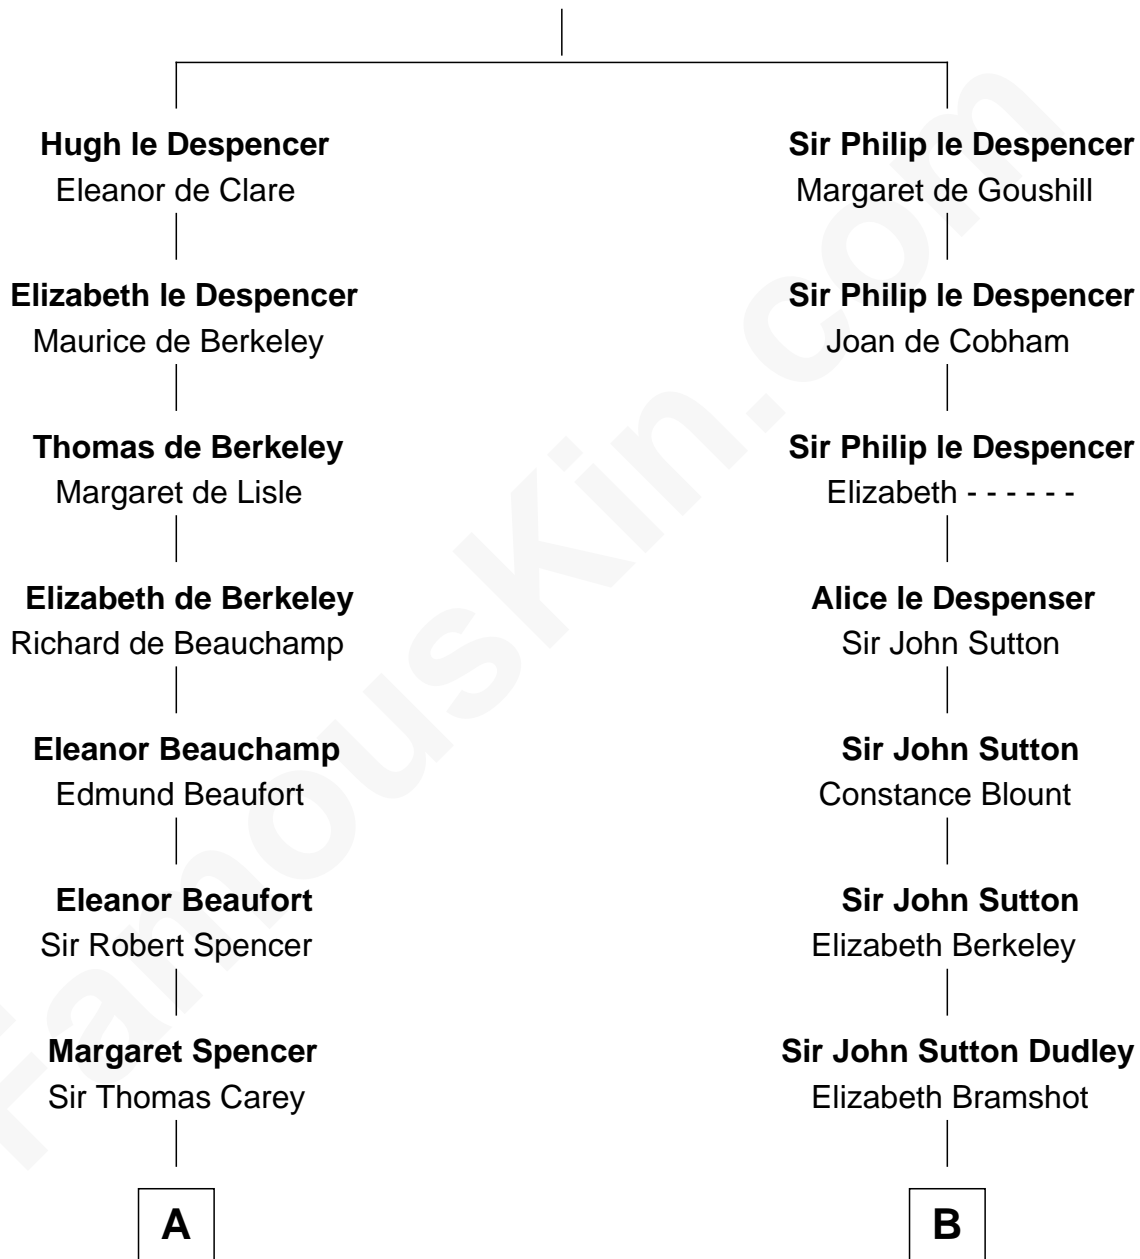

FamousKin.com
Relationship Chart of
Nelson Rockefeller
41st U.S. Vice-President

16th cousin 5 times removed of
DeWitt Clinton
6th Governor of New York

Sir Hugh le Despencer
 Isabella de Beauchamp

C

—
Lucy Avery

Godfrey Lewis Rockefeller

—
William Avery Rockefeller

Eliza Davison

—
John Davison Rockefeller

Laura Celestia Spelman

—
John Davison Rockefeller

Abby Greene Aldrich

—
Nelson Rockefeller

41st U.S. Vice-President

FamousKin.com