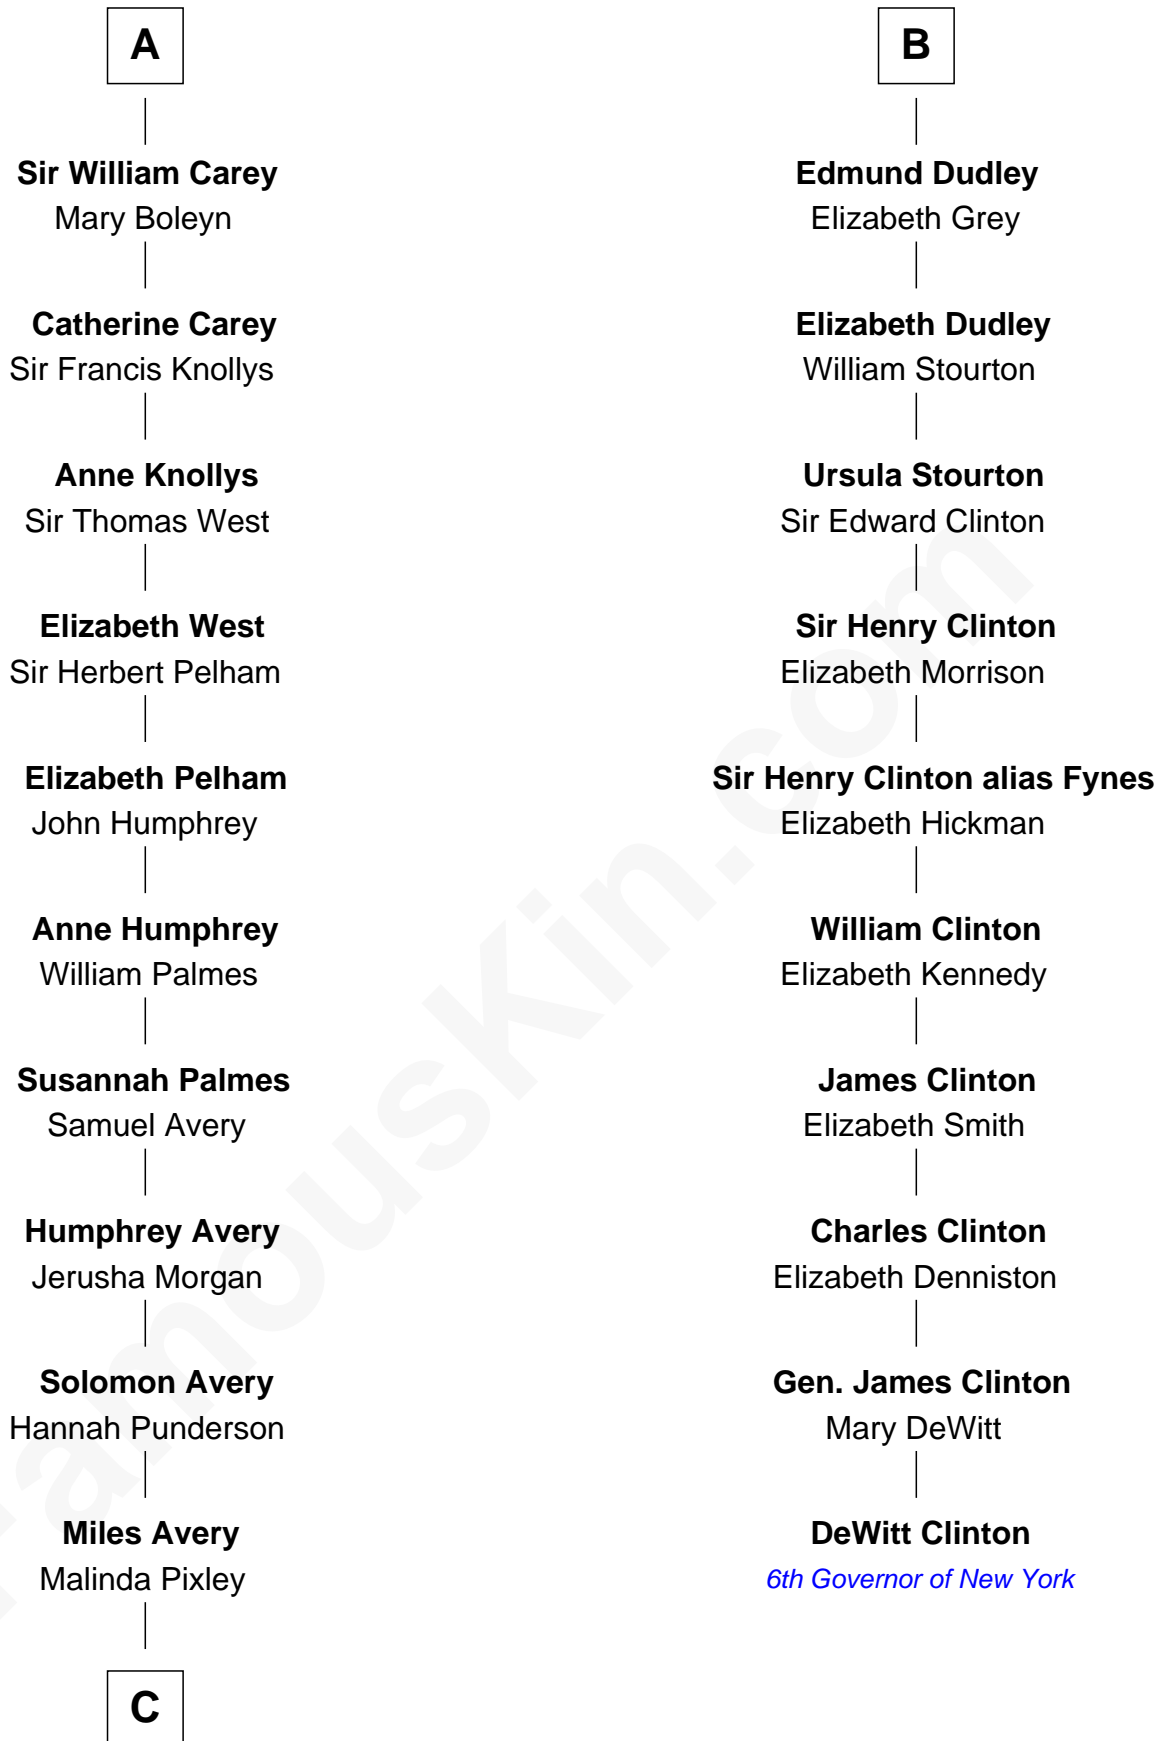

FamousKin.com
Relationship Chart of
Nelson Rockefeller
41st U.S. Vice-President

16th cousin 5 times removed of
DeWitt Clinton
6th Governor of New York

Sir Hugh le Despencer
 Isabella de Beauchamp

C

—
Lucy Avery

Godfrey Lewis Rockefeller

—
William Avery Rockefeller

Eliza Davison

—
John Davison Rockefeller

Laura Celestia Spelman

—
John Davison Rockefeller

Abby Greene Aldrich

—
Nelson Rockefeller

41st U.S. Vice-President

FamousKin.com