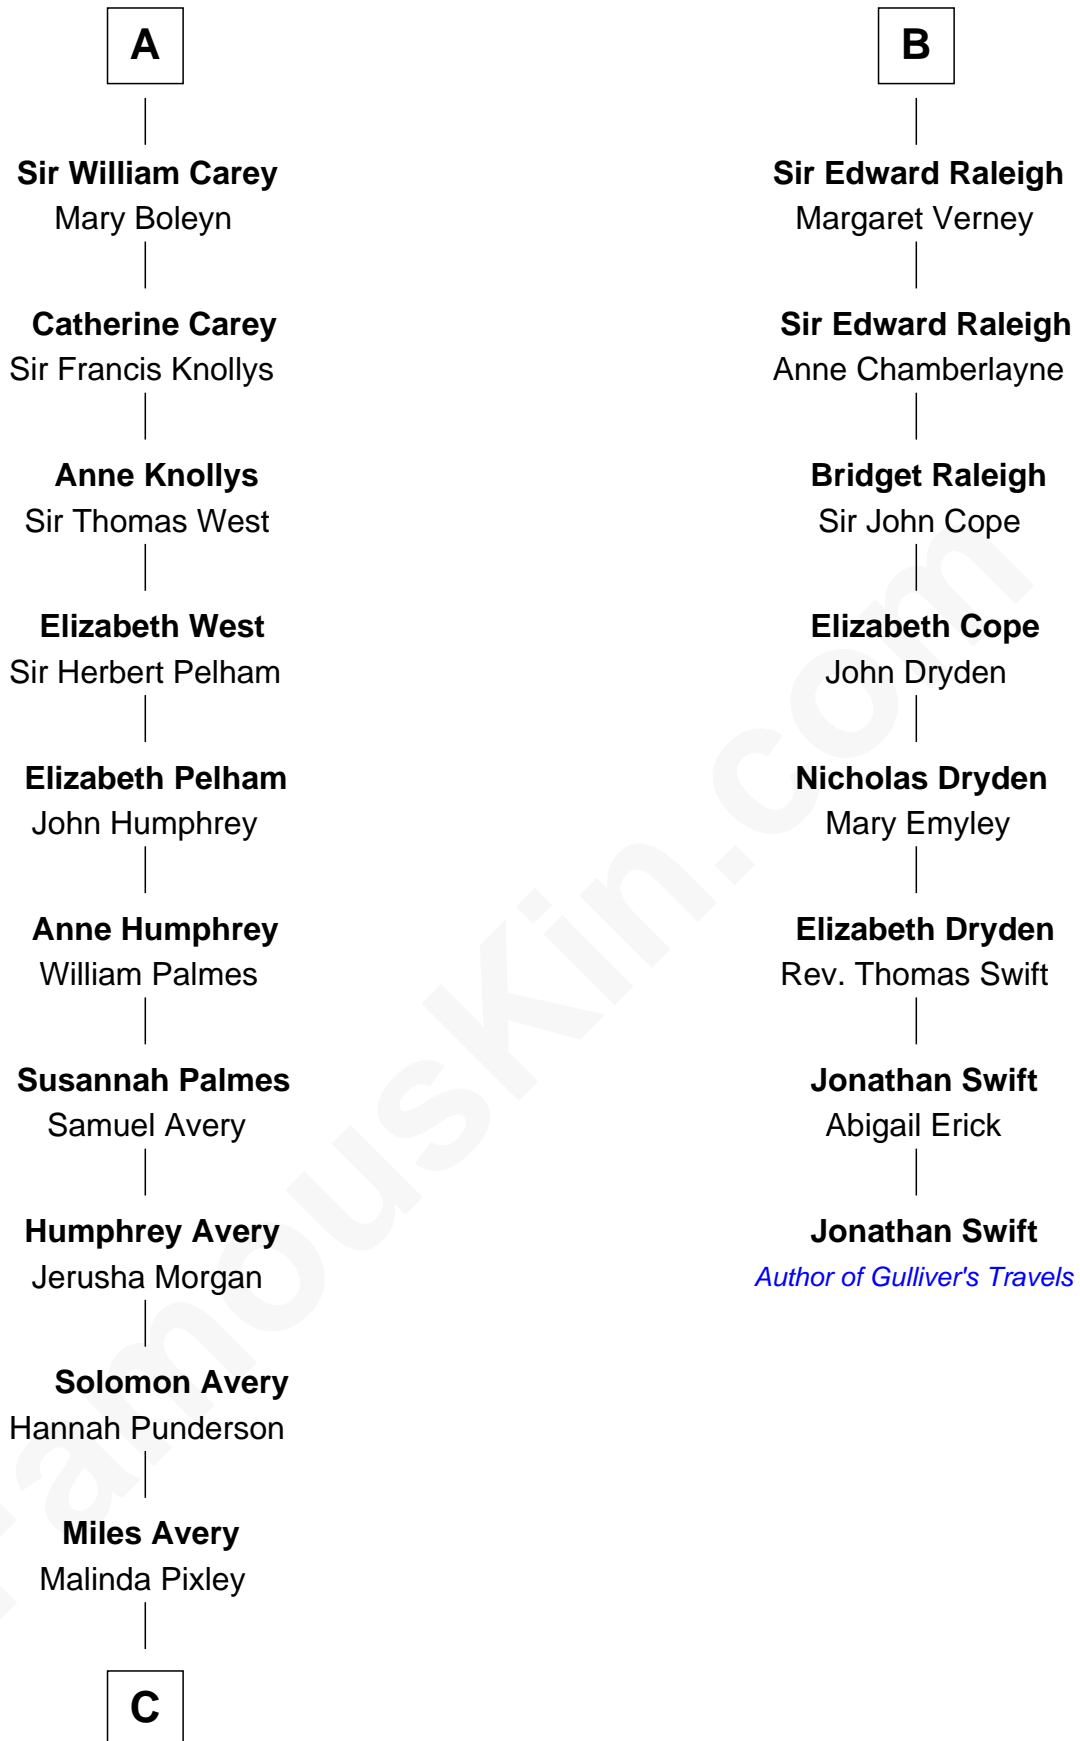

FamousKin.com
Relationship Chart of
Nelson Rockefeller
41st U.S. Vice-President

14th cousin 7 times removed of

Jonathan Swift
Author of Gulliver's Travels

C

—
Lucy Avery

Godfrey Lewis Rockefeller

—
William Avery Rockefeller

Eliza Davison

—
John Davison Rockefeller

Laura Celestia Spelman

—
John Davison Rockefeller

Abby Greene Aldrich

—
Nelson Rockefeller

41st U.S. Vice-President