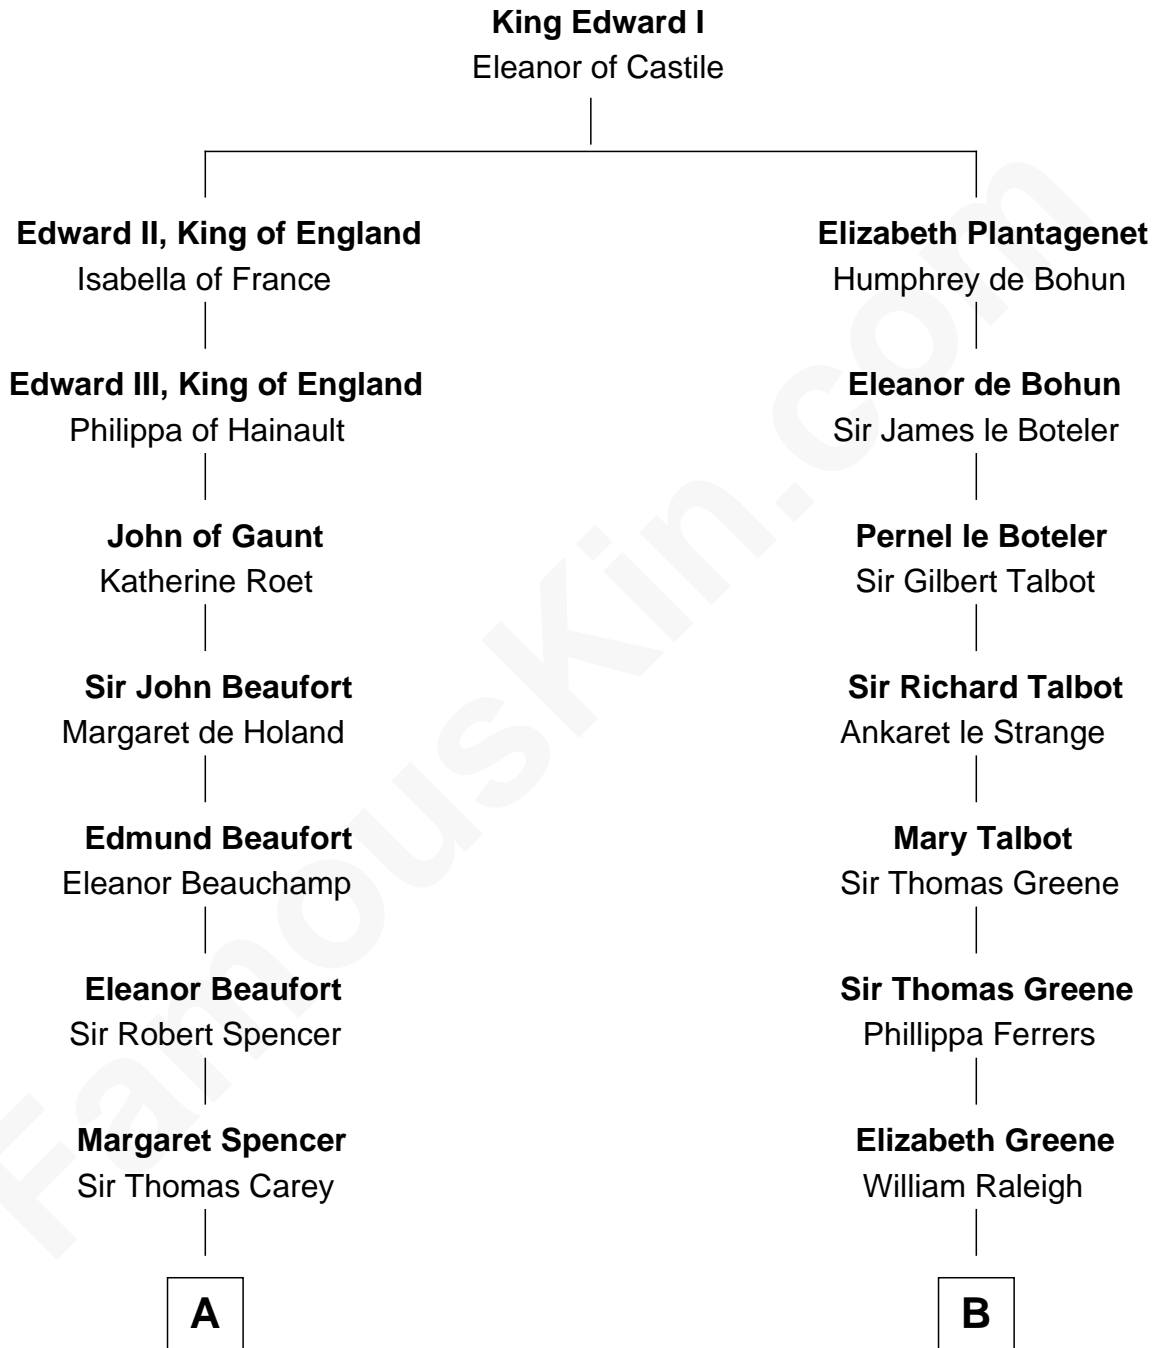

FamousKin.com
Relationship Chart of
Nelson Rockefeller
41st U.S. Vice-President

14th cousin 7 times removed of

Jonathan Swift
Author of Gulliver's Travels

C

—
Lucy Avery

Godfrey Lewis Rockefeller

—
William Avery Rockefeller

Eliza Davison

—
John Davison Rockefeller

Laura Celestia Spelman

—
John Davison Rockefeller

Abby Greene Aldrich

—
Nelson Rockefeller

41st U.S. Vice-President