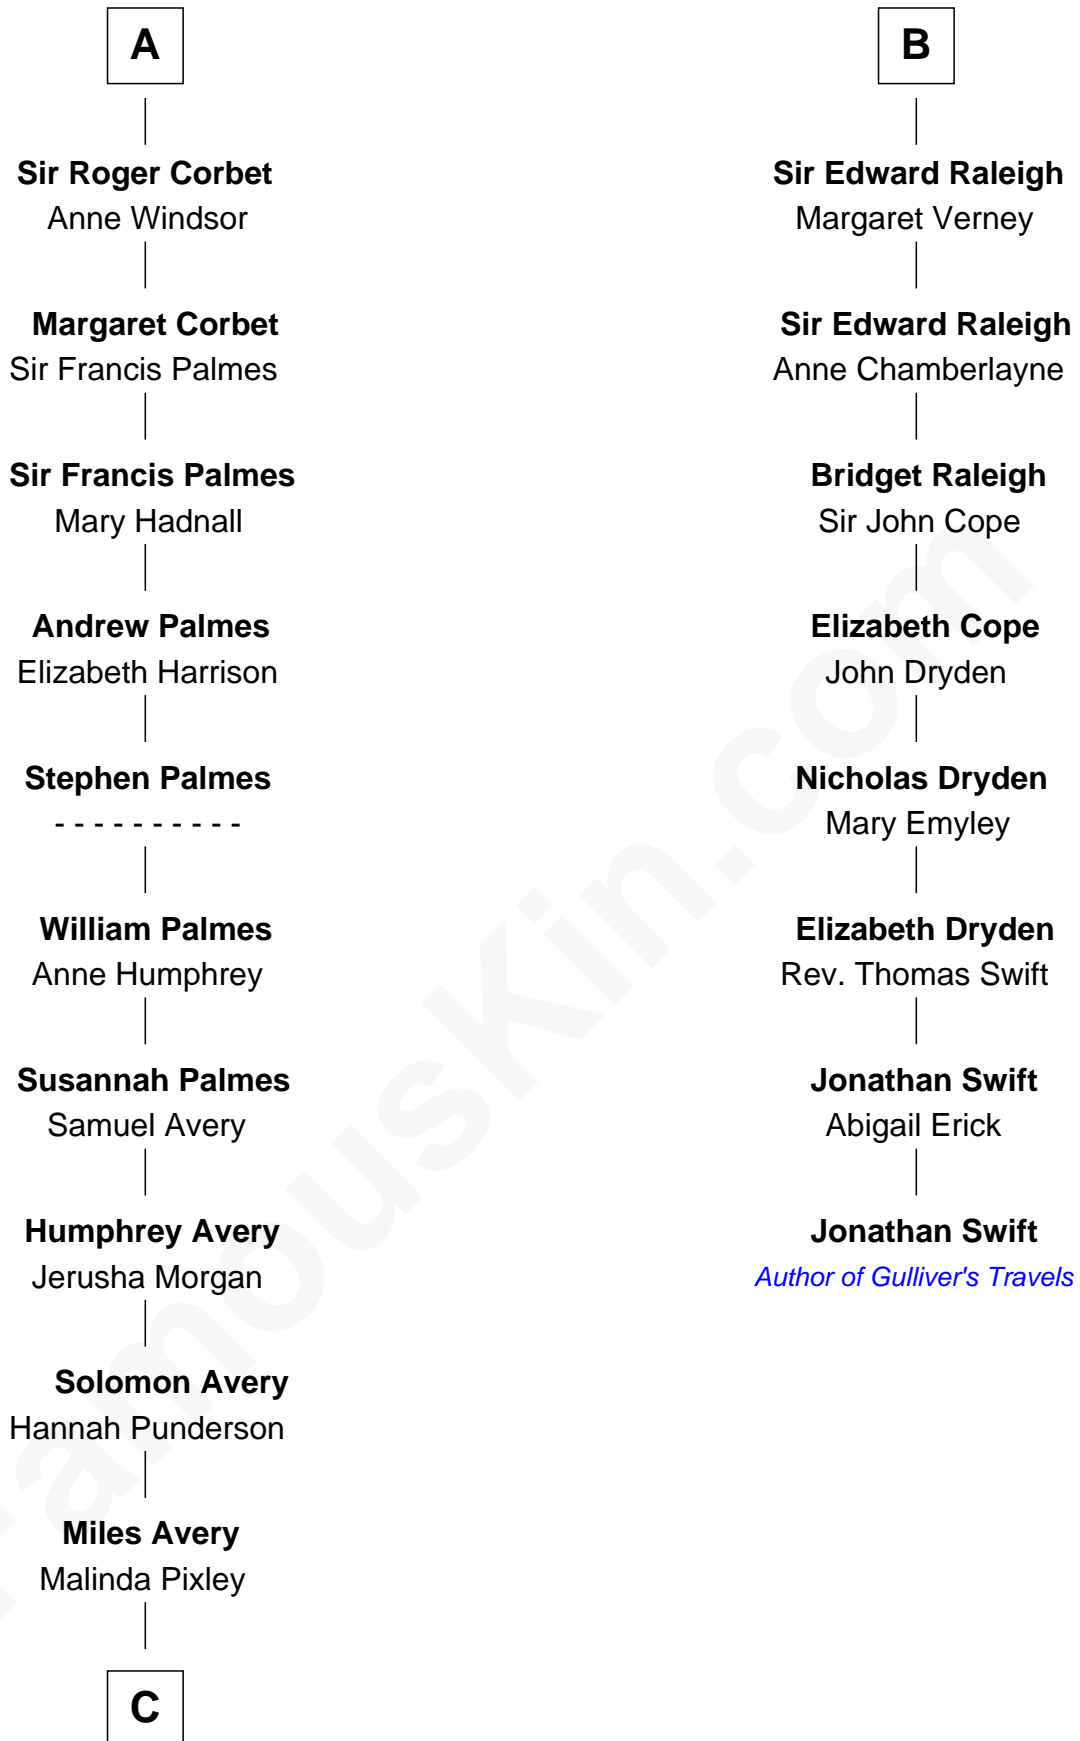

FamousKin.com Relationship Chart of

Nelson Rockefeller

41st U.S. Vice-President

14th cousin 7 times removed of

Jonathan Swift

Author of Gulliver's Travels

C

—
Lucy Avery

Godfrey Lewis Rockefeller

—
William Avery Rockefeller

Eliza Davison

—
John Davison Rockefeller

Laura Celestia Spelman

—
John Davison Rockefeller

Abby Greene Aldrich

—
Nelson Rockefeller

41st U.S. Vice-President

FamousKin.com