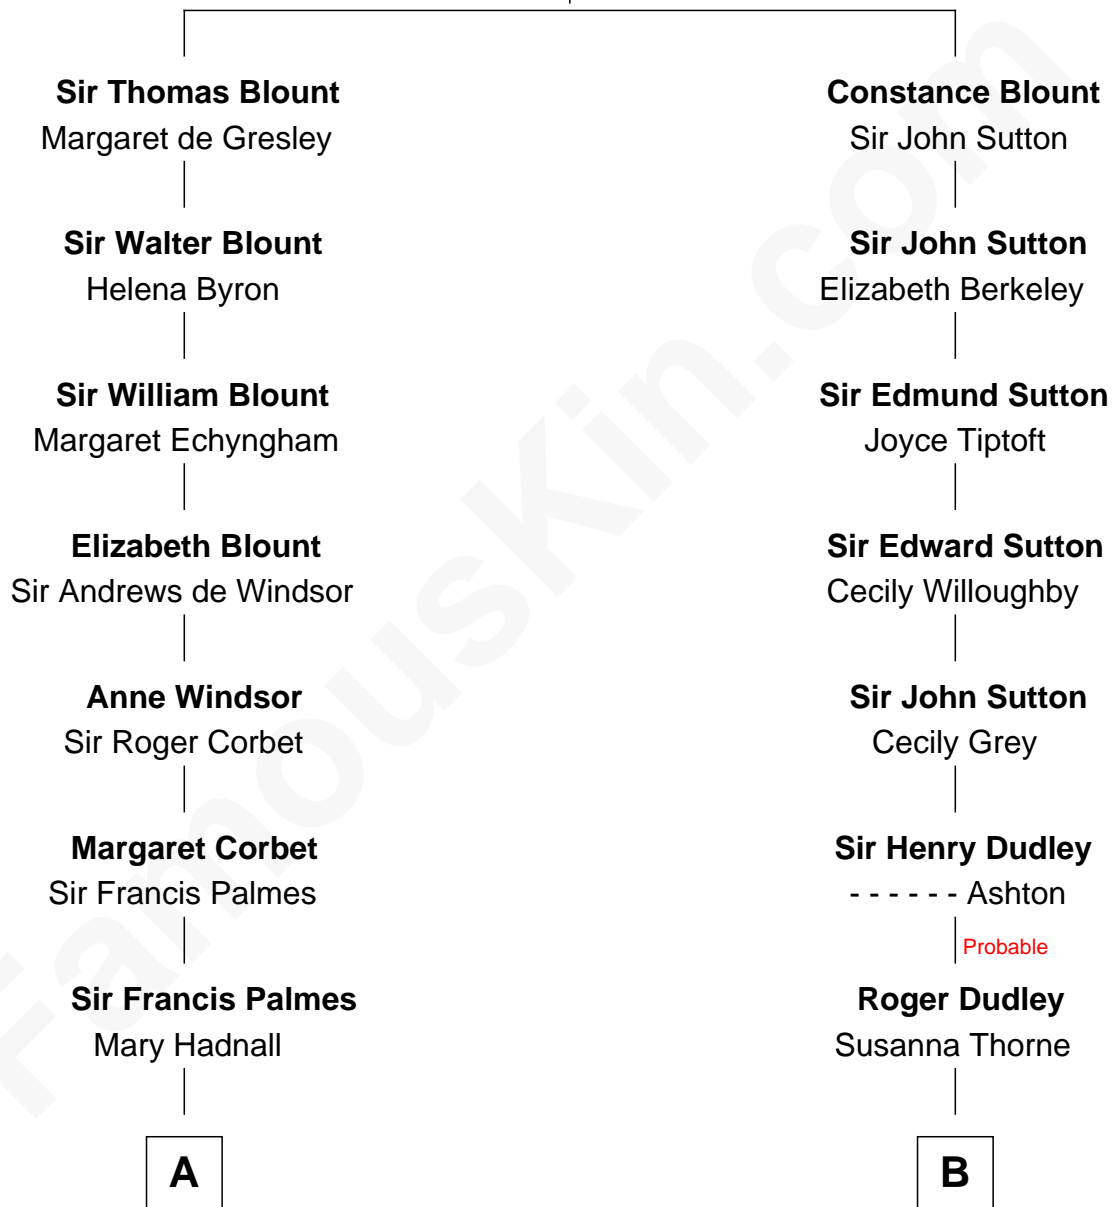

# FamousKin.com Relationship Chart of

**Nelson Rockefeller**  
41st U.S. Vice-President

18th cousin of

**Alan Ladd**  
Movie Actor

**Sir Walter Blount**  
Sancha de Ayala

**C**

**John Davison Rockefeller**

Abby Greene Aldrich

**Nelson Rockefeller**

*41st U.S. Vice-President*

**D**

**Alan Harwood Ladd**

Selina Raleigh

**Alan Ladd**

*Movie Actor*

FamousKin.com