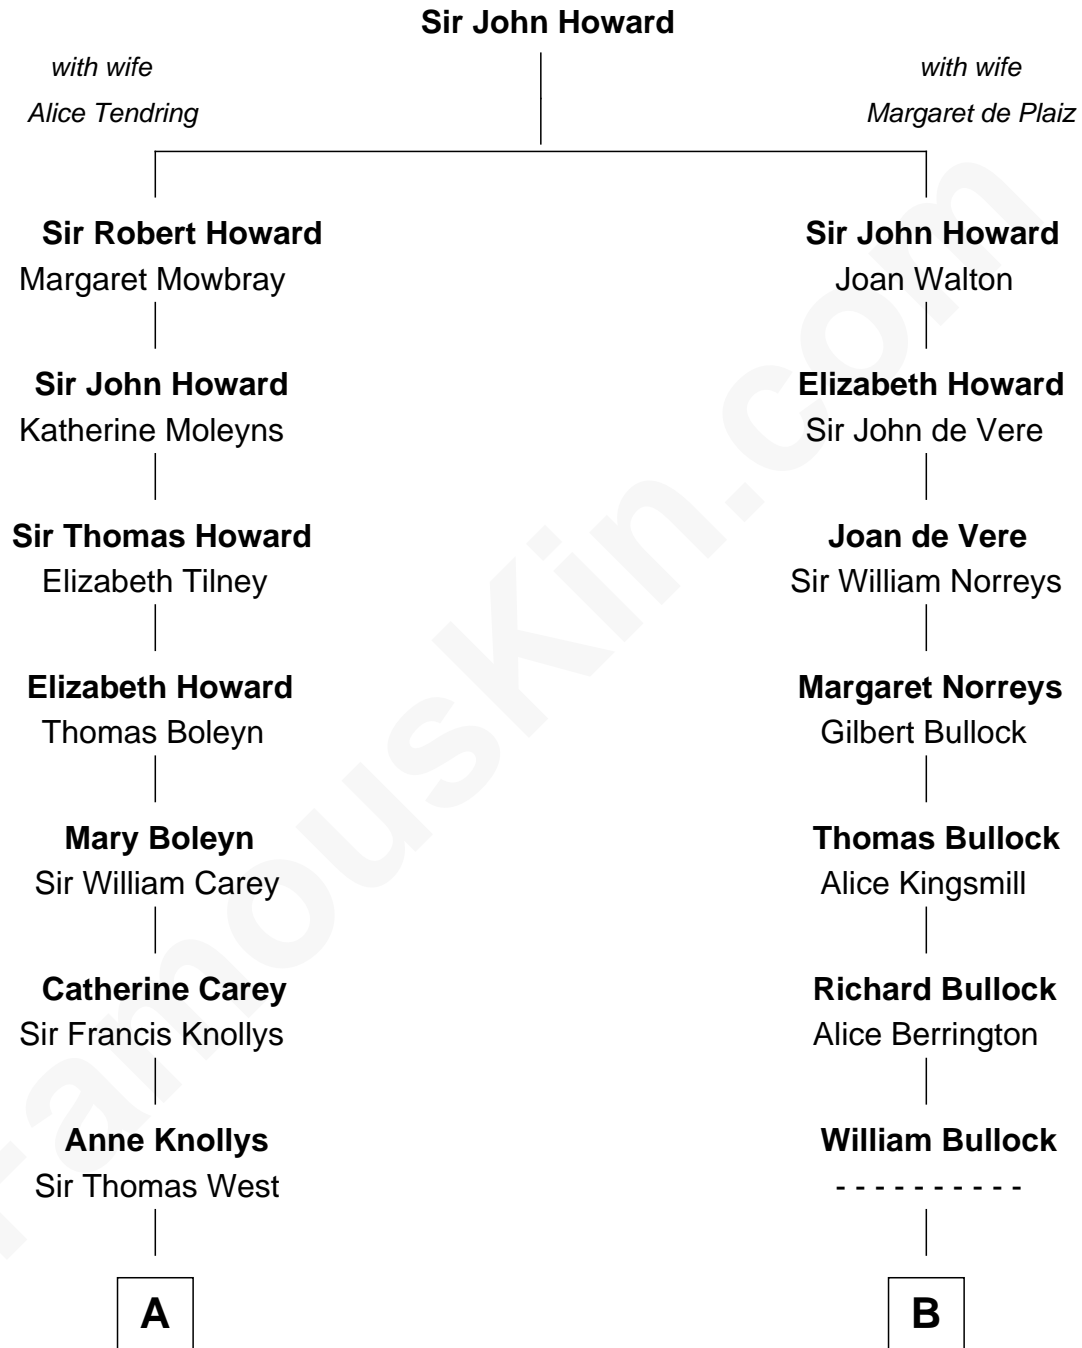

FamousKin.com
Relationship Chart of
Nelson Rockefeller
41st U.S. Vice-President

16th cousin 2 times removed of

Alan Ladd
Movie Actor

C

—
John Davison Rockefeller

Abby Greene Aldrich

—
Nelson Rockefeller

41st U.S. Vice-President