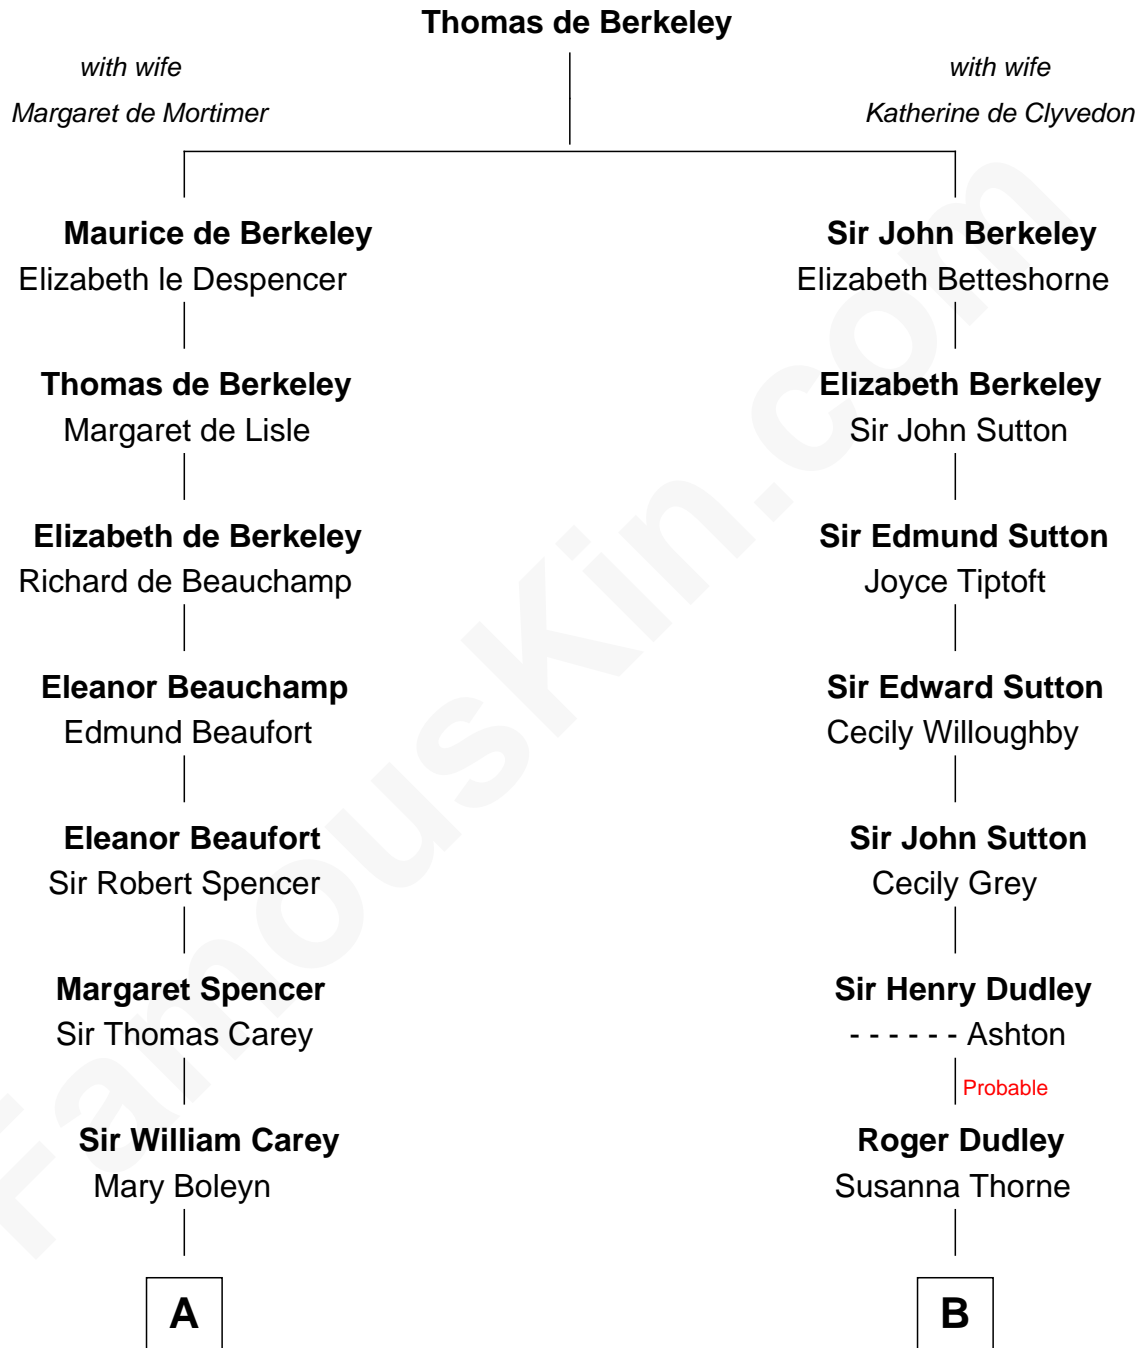

**FamousKin.com**  
**Relationship Chart of**  
**Nelson Rockefeller**  
*41st U.S. Vice-President*

**18th cousin 2 times removed of**

**Alan Ladd**  
*Movie Actor*

FamousKin.com