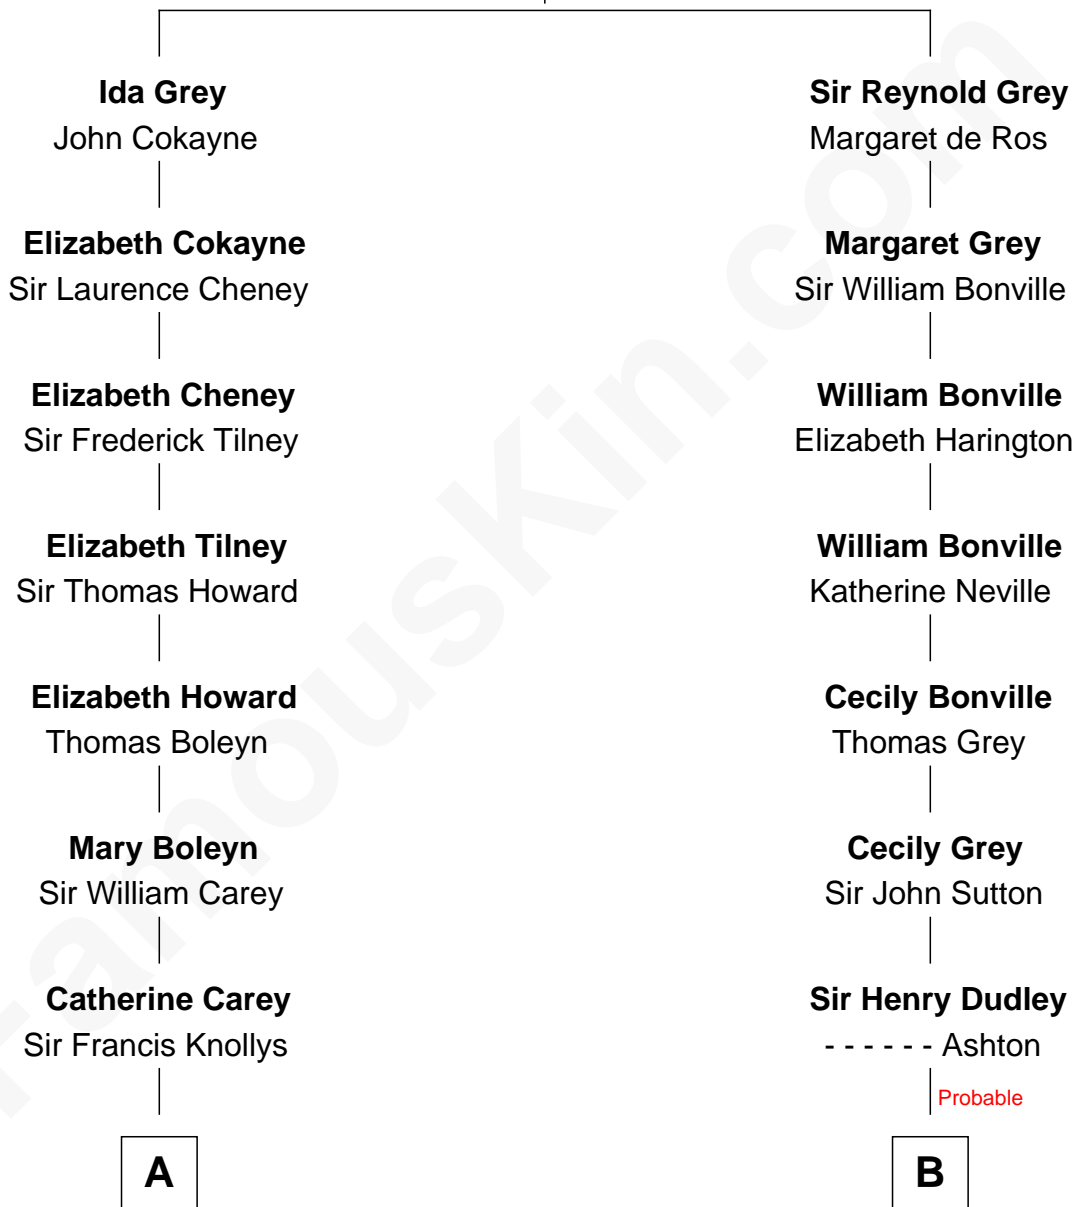

FamousKin.com Relationship Chart of

Nelson Rockefeller
41st U.S. Vice-President

19th cousin of

Alan Ladd
Movie Actor

Sir Reynold de Grey
Eleanor le Strange

C

John Davison Rockefeller

Laura Celestia Spelman

John Davison Rockefeller

Abby Greene Aldrich

Nelson Rockefeller

41st U.S. Vice-President

D

Oscar F. Ladd

Julia Henrietta Meigs

Alan Harwood Ladd