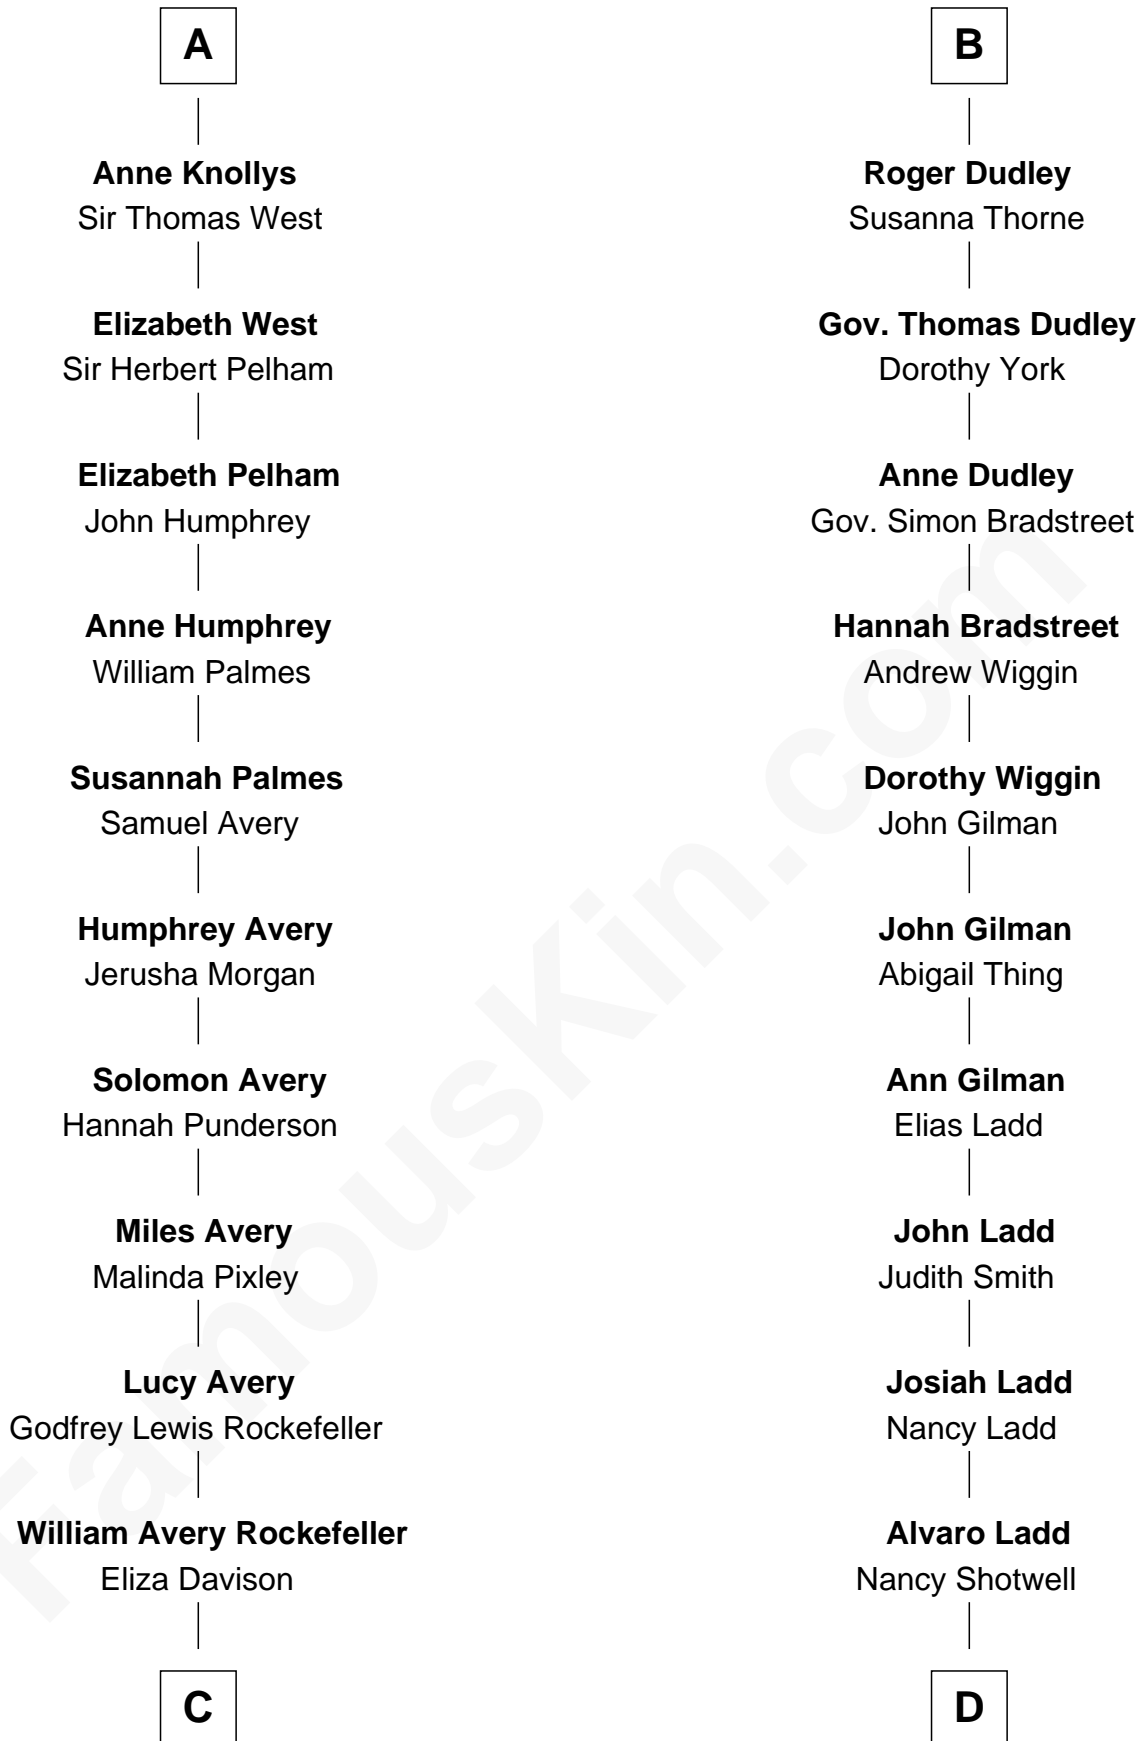

FamousKin.com Relationship Chart of

Nelson Rockefeller
41st U.S. Vice-President

19th cousin of

Alan Ladd
Movie Actor

Sir Reynold de Grey
Eleanor le Strange

C

John Davison Rockefeller

Laura Celestia Spelman

John Davison Rockefeller

Abby Greene Aldrich

Nelson Rockefeller

41st U.S. Vice-President

D

Oscar F. Ladd

Julia Henrietta Meigs

Alan Harwood Ladd