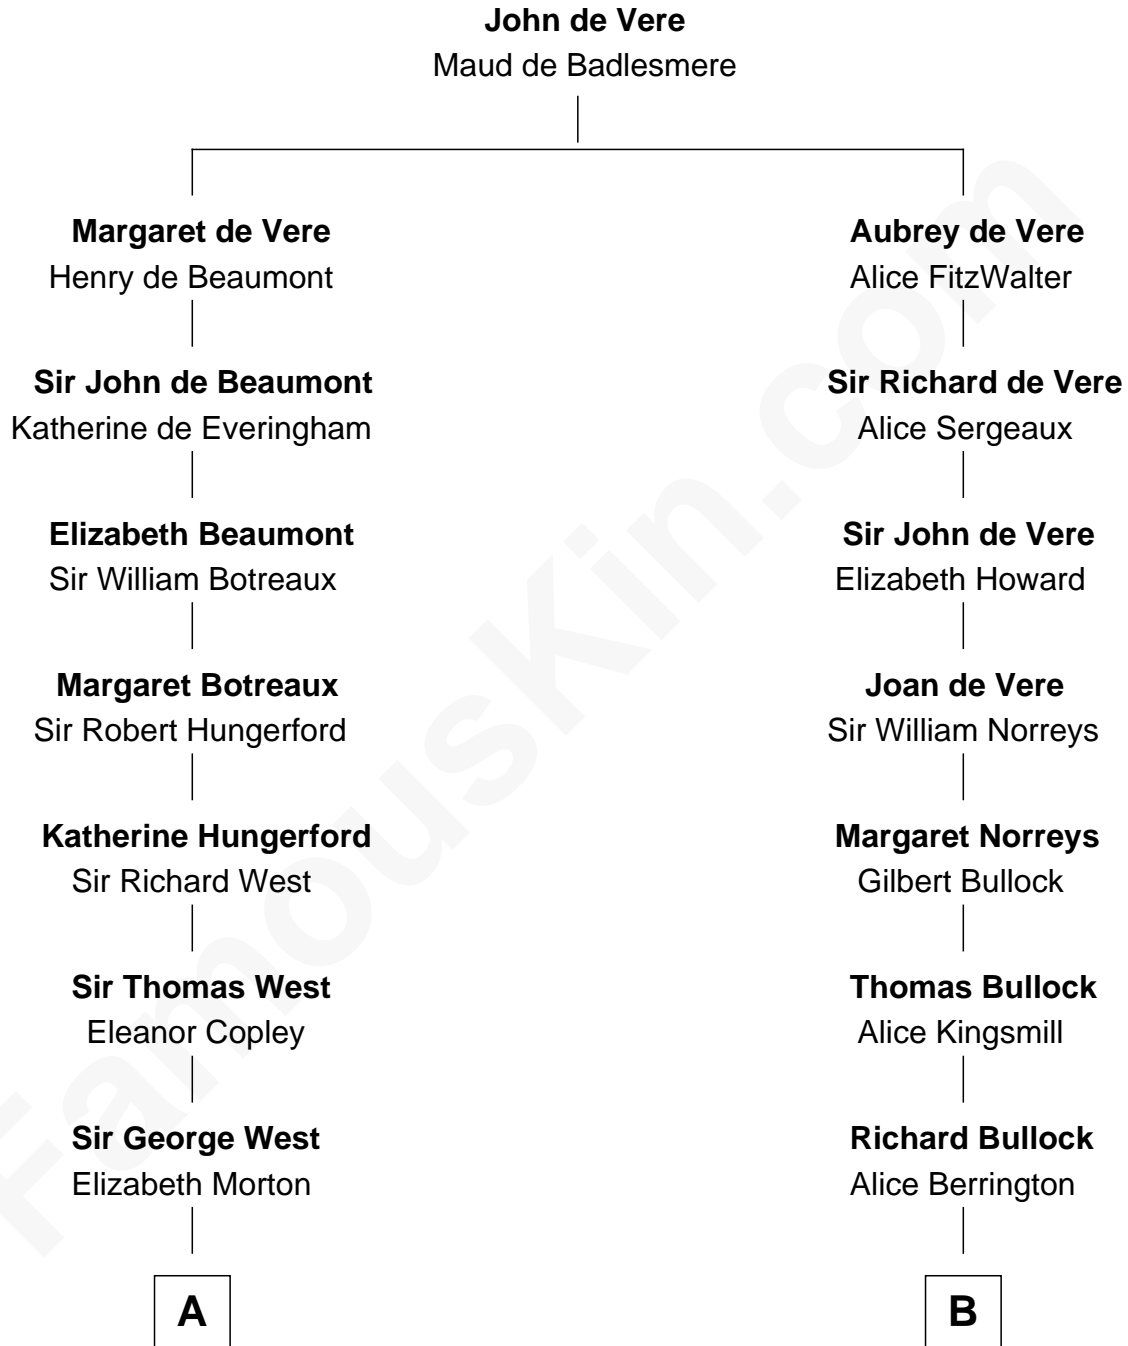

FamousKin.com
Relationship Chart of
Nelson Rockefeller
41st U.S. Vice-President

17th cousin 3 times removed of

Alan Ladd
Movie Actor

C

—
William Avery Rockefeller

Eliza Davison

—
John Davison Rockefeller

Laura Celestia Spelman

—
John Davison Rockefeller

Abby Greene Aldrich

—
Nelson Rockefeller

41st U.S. Vice-President

FamousKin.com