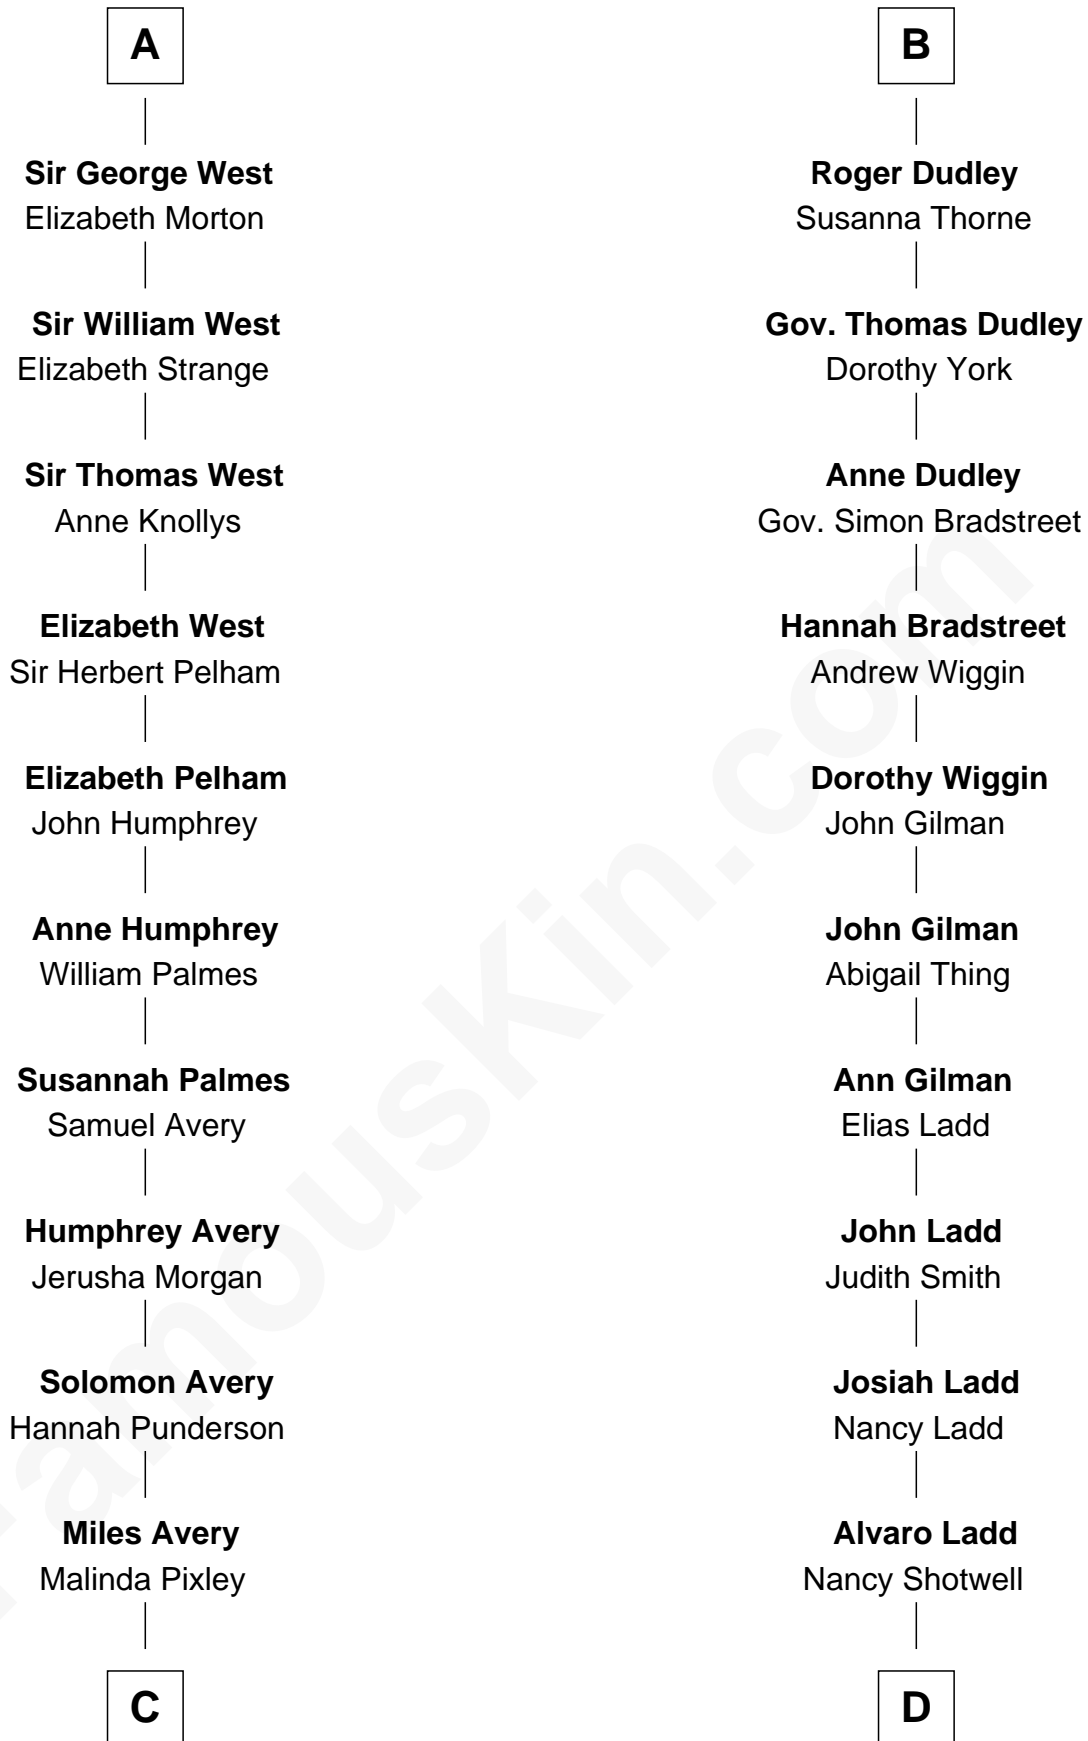

FamousKin.com
Relationship Chart of
Nelson Rockefeller
41st U.S. Vice-President

19th cousin 2 times removed of

Alan Ladd
Movie Actor

C

Lucy Avery

Godfrey Lewis Rockefeller

William Avery Rockefeller

Eliza Davison

John Davison Rockefeller

Laura Celestia Spelman

John Davison Rockefeller

Abby Greene Aldrich

Nelson Rockefeller

41st U.S. Vice-President

D

Oscar F. Ladd