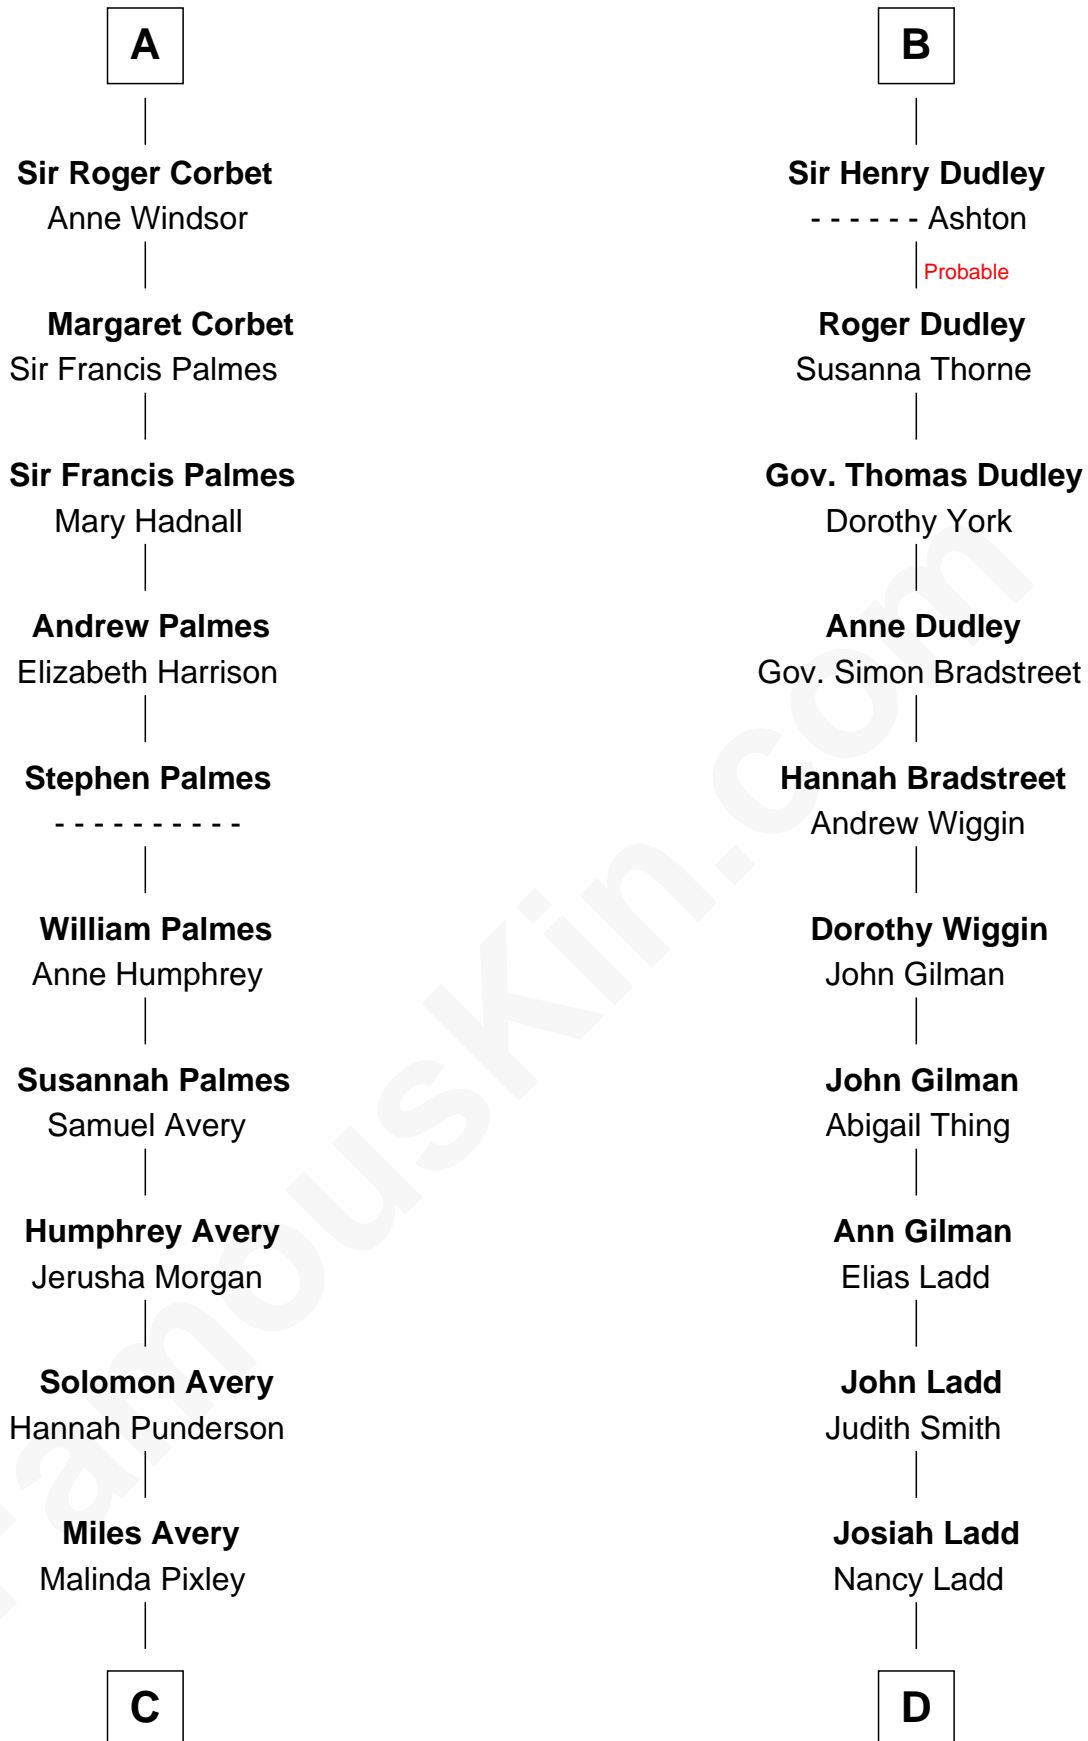

FamousKin.com Relationship Chart of

Nelson Rockefeller
41st U.S. Vice-President

20th cousin 1 time removed of

Alan Ladd
Movie Actor

C

Lucy Avery
Godfrey Lewis Rockefeller

William Avery Rockefeller
Eliza Davison

John Davison Rockefeller
Laura Celestia Spelman

John Davison Rockefeller
Abby Greene Aldrich

Nelson Rockefeller
41st U.S. Vice-President

D

Alvaro Ladd
Nancy Shotwell

Oscar F. Ladd
Julia Henrietta Meigs

Alan Harwood Ladd
Selina Raleigh