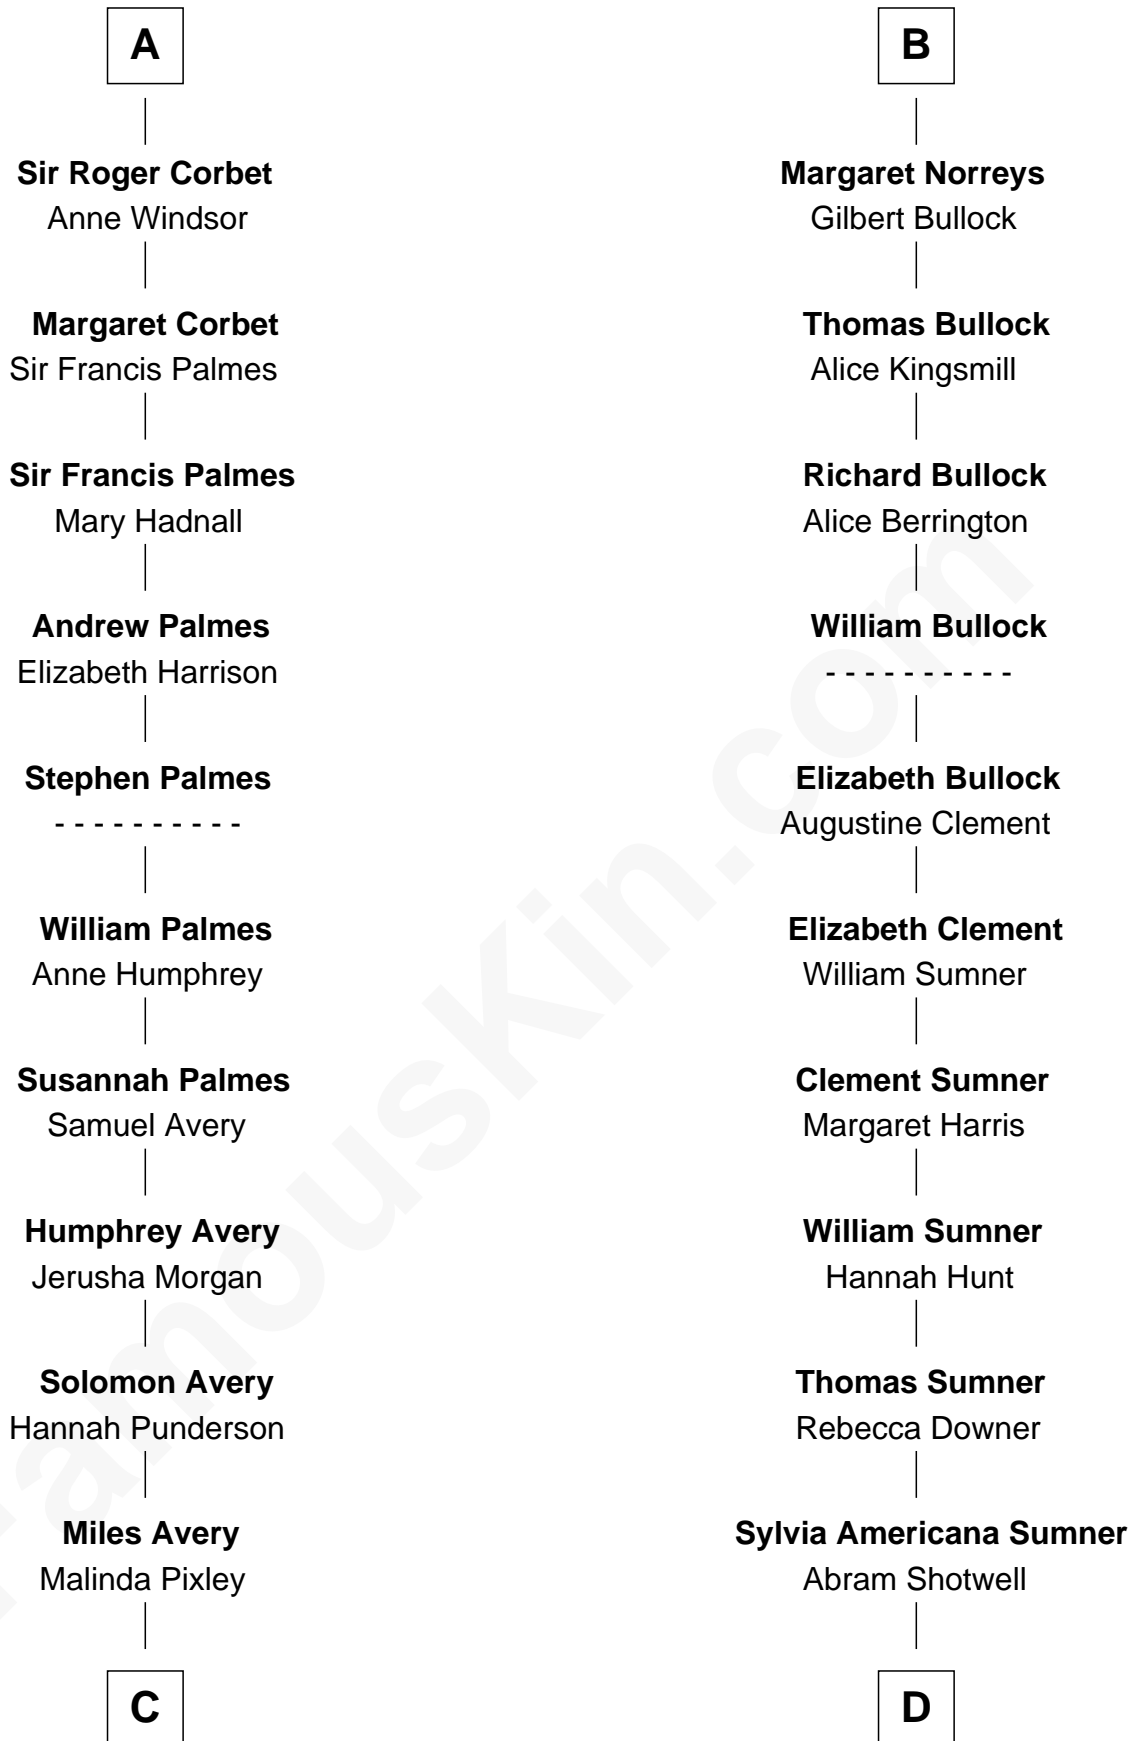

FamousKin.com Relationship Chart of

Nelson Rockefeller
41st U.S. Vice-President

20th cousin 1 time removed of

Alan Ladd
Movie Actor

Sir Richard de Burgh

Margaret - - - - -

C

Lucy Avery
Godfrey Lewis Rockefeller

William Avery Rockefeller
Eliza Davison

John Davison Rockefeller
Laura Celestia Spelman

John Davison Rockefeller
Abby Greene Aldrich

Nelson Rockefeller
41st U.S. Vice-President

D

Nancy Shotwell
Alvaro Ladd