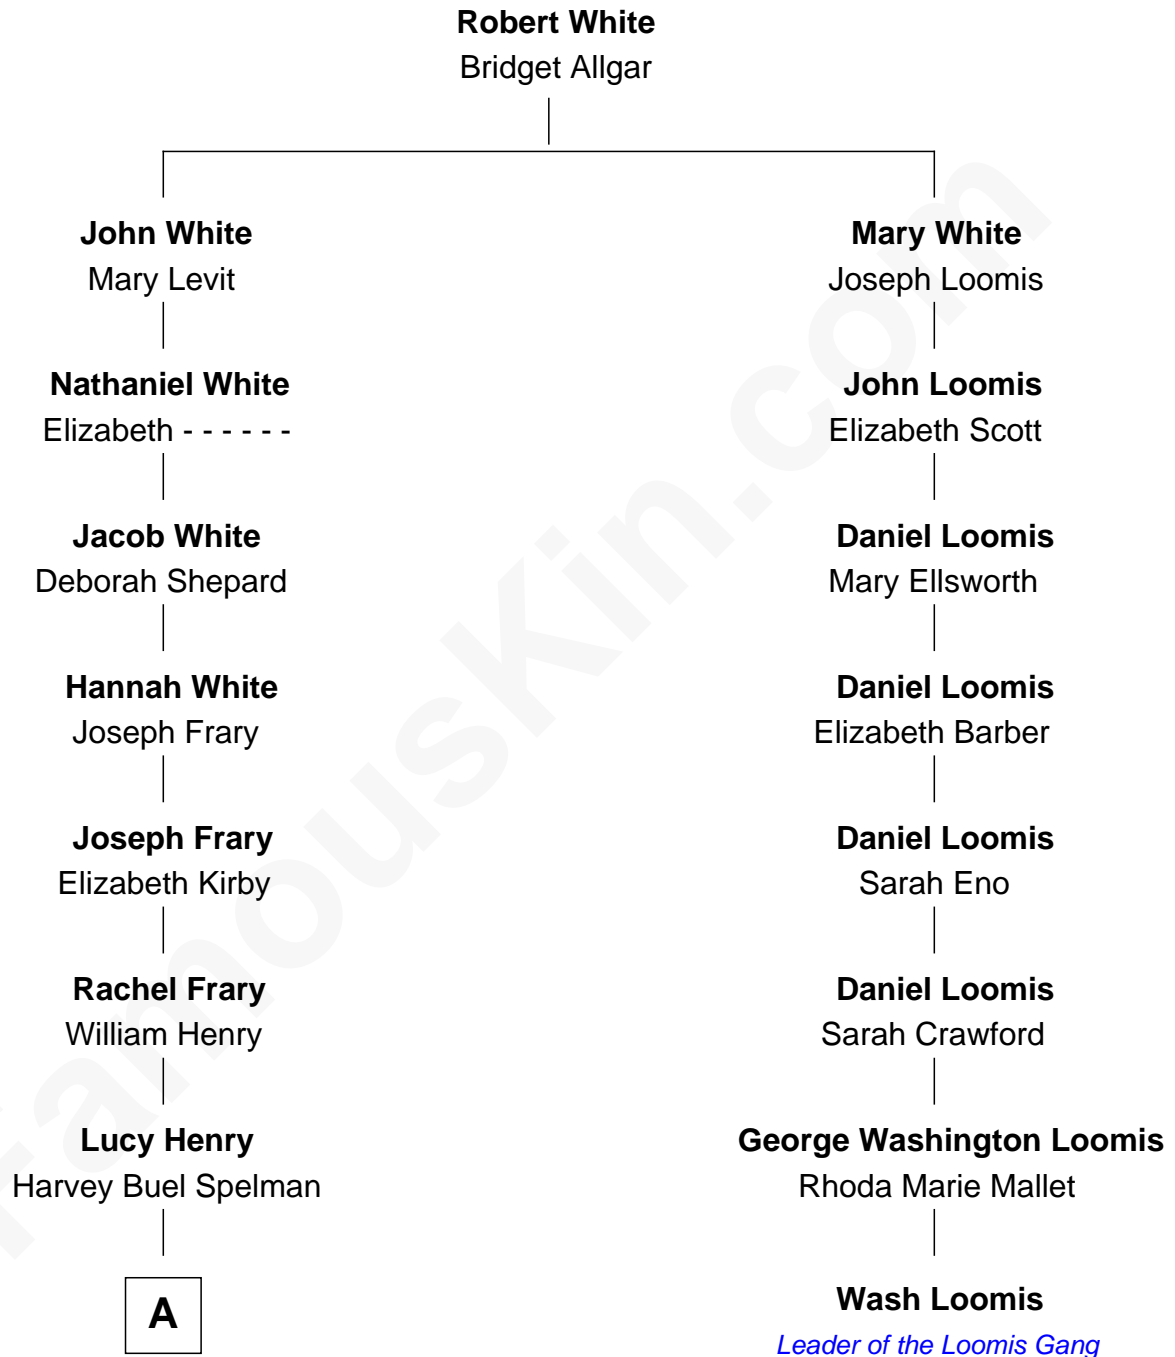

# FamousKin.com Relationship Chart of

**Nelson Rockefeller**  
41st U.S. Vice-President

7th cousin 2 times removed of

**Wash Loomis**  
Leader of the Loomis Gang

**A**

—  
**Laura Celestia Spelman**  
John Davison Rockefeller

—  
**John Davison Rockefeller**  
Abby Greene Aldrich

—  
**Nelson Rockefeller**  
*41st U.S. Vice-President*

FamousKin.com