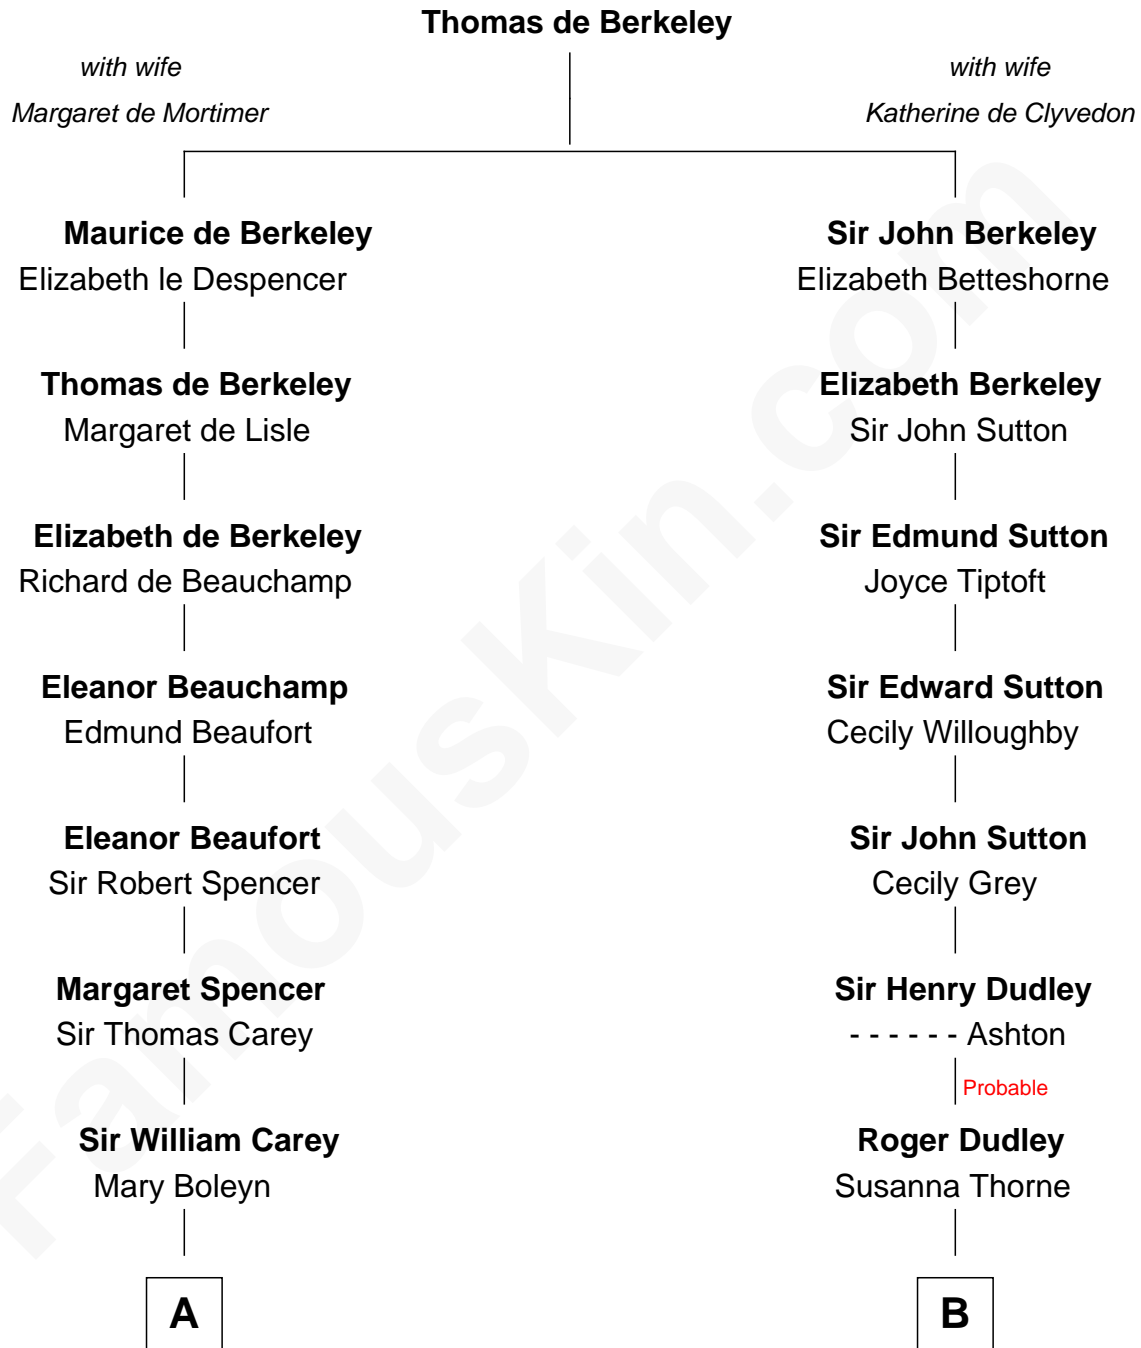

FamousKin.com
Relationship Chart of
Nelson Rockefeller
41st U.S. Vice-President

18th cousin 2 times removed of

George Hamilton
TV and Movie Actor

George Hamilton photo by [Angela George](#) [\(CC BY-SA 3.0\)](#)