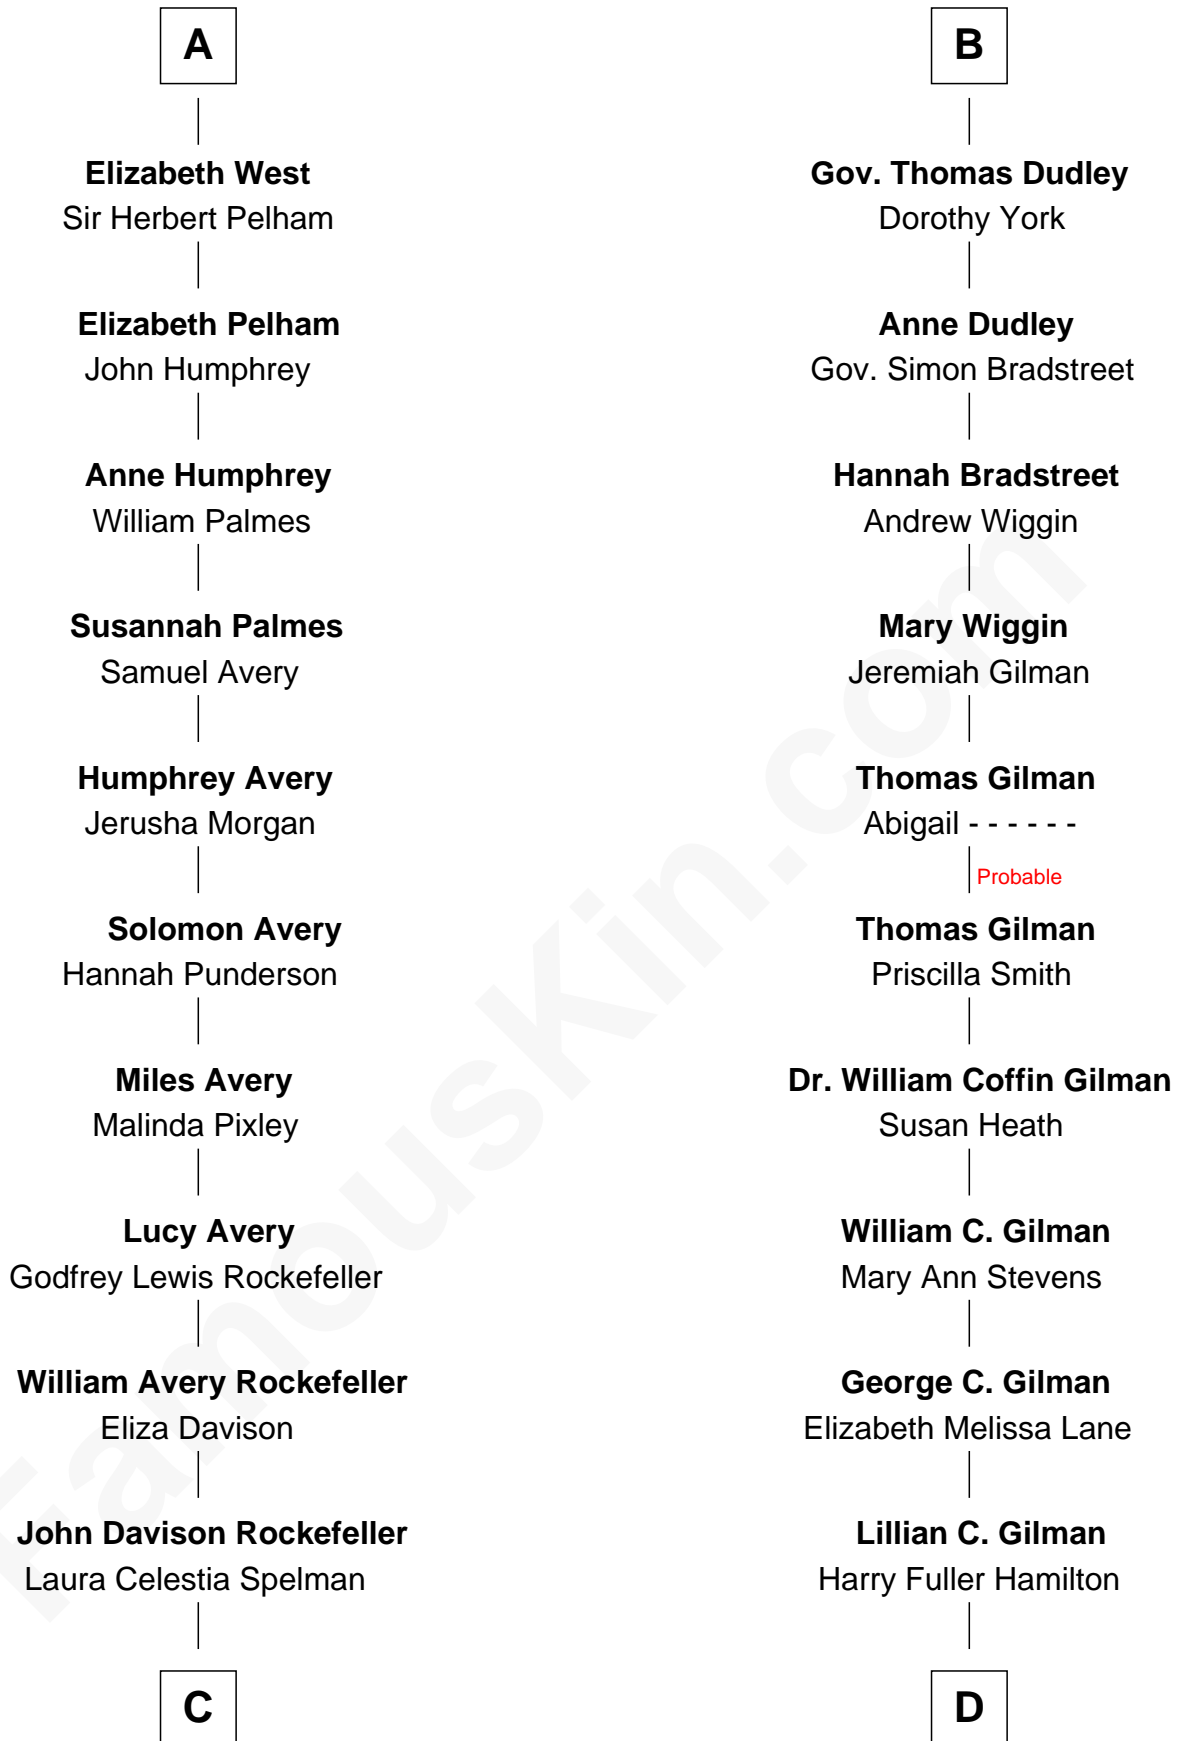

# FamousKin.com Relationship Chart of

**Nelson Rockefeller**  
41st U.S. Vice-President

18th cousin of

**George Hamilton**  
TV and Movie Actor

**John of Gaunt**  
Katherine Roet

**Sir John Beaufort**  
Margaret de Holand

**Edmund Beaufort**  
Eleanor Beauchamp

**Eleanor Beaufort**  
Sir Robert Spencer

**Margaret Spencer**  
Sir Thomas Carey

**Sir William Carey**  
Mary Boleyn

**Catherine Carey**  
Sir Francis Knollys

**Anne Knollys**  
Sir Thomas West

**A**

**Joan Beaufort**  
Sir Ralph Neville

**Katherine Neville**  
Sir Thomas Strangeways

**Joan Strangeways**  
Sir William Willoughby

**Cecily Willoughby**  
Sir Edward Sutton

**Sir John Sutton**  
Cecily Grey

**Sir Henry Dudley**  
----- Ashton

Probable

**Roger Dudley**  
Susanna Thorne

**B**

**C**

**John Davison Rockefeller**

Abby Greene Aldrich

**Nelson Rockefeller**