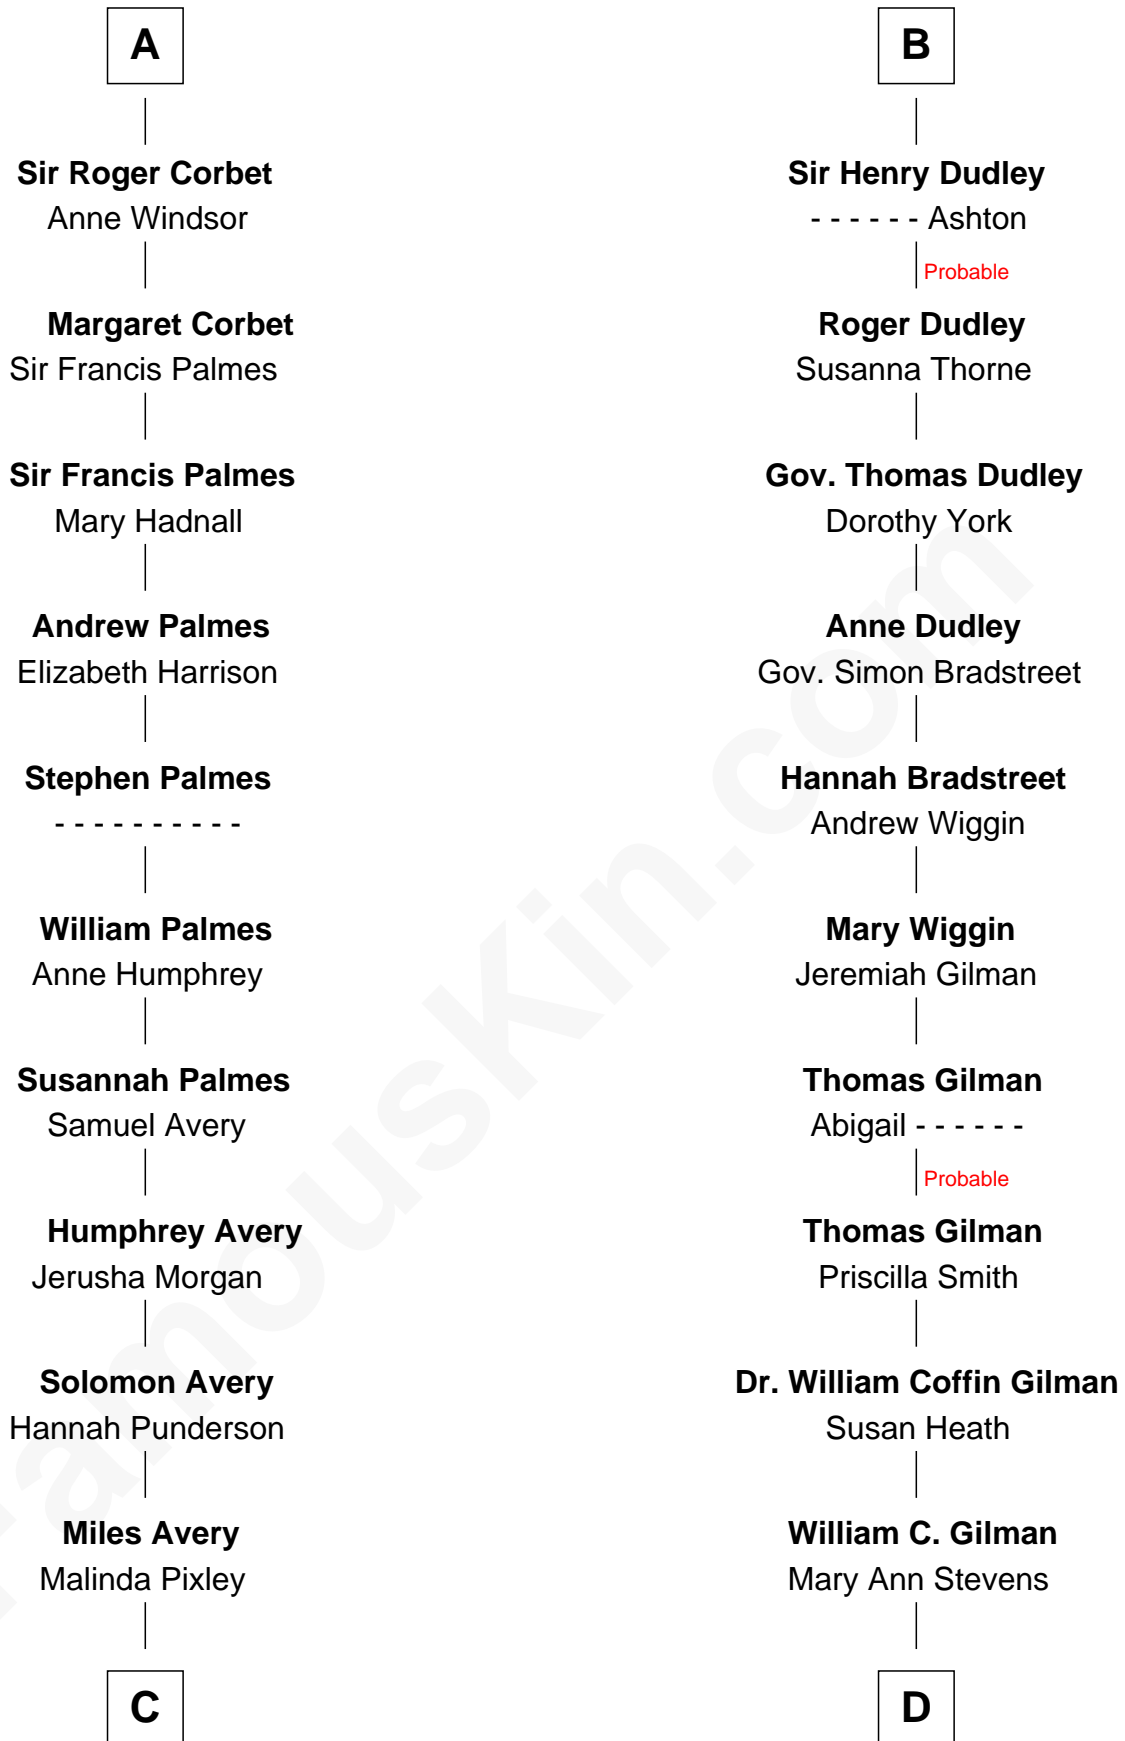

## Relationship Chart of

**Nelson Rockefeller**

*41st U.S. Vice-President*

20th cousin 1 time removed of

**George Hamilton**

*TV and Movie Actor*

**Ralph de Stafford**

Margaret de Audley

Thomas de Ros

**Margaret de Ros**

Sir Reynold Grey

**Margaret Grey**

Sir William Bonville

**William Bonville**

Elizabeth Harington

**William Bonville**

Katherine Neville

**Cecily Bonville**

Thomas Grey

**Cecily Grey**

Sir John Sutton

**B**

**C**

**Lucy Avery**  
Godfrey Lewis Rockefeller

**William Avery Rockefeller**  
Eliza Davison

**John Davison Rockefeller**  
Laura Celestia Spelman

**John Davison Rockefeller**  
Abby Greene Aldrich

**Nelson Rockefeller**  
*41st U.S. Vice-President*

**D**